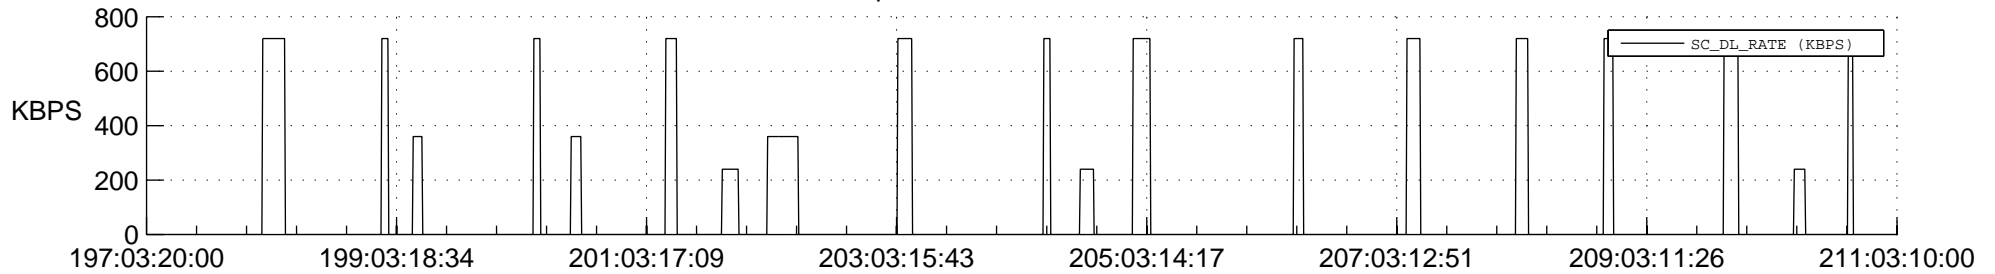

STEREO AHEAD SSR PCT Full Prediction

SWAVES_Percent_Full_Prediction

IMPACT_Percent_Full_Prediction

PLASTIC_Percent_Full_Prediction

Spacecraft_DownLink_Rate

Ground Time (2019:197:03:20:00.000 -2019:211:03:10:00.000)