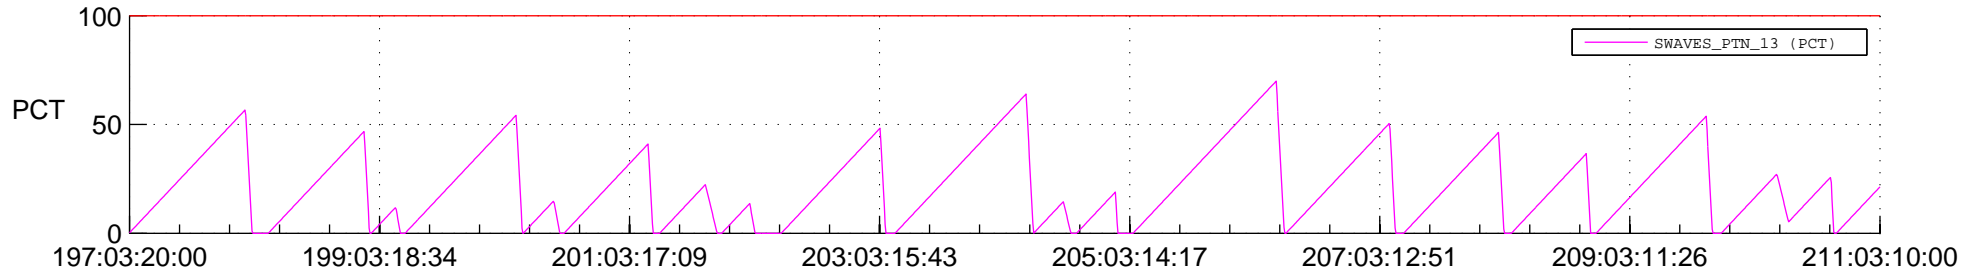

STEREO AHEAD SSR PCT Full Prediction

SWAVES_Percent_Full_Prediction

IMPACT_Percent_Full_Prediction

PLASTIC_Percent_Full_Prediction

Spacecraft_DownLink_Rate

Ground Time (2019:197:03:20:00.000 -2019:211:03:10:00.000)