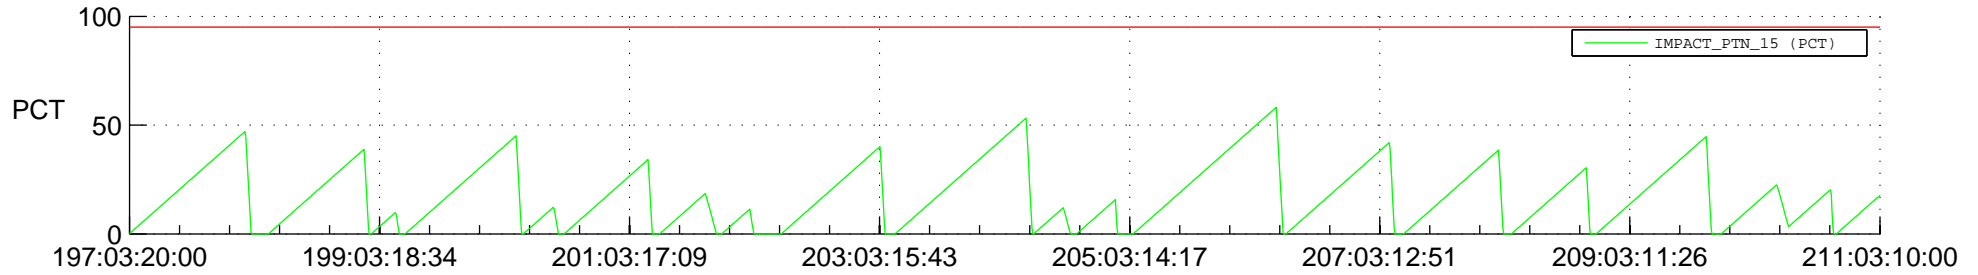

STEREO AHEAD SSR PCT Full Prediction

SWAVES_Percent_Full_Prediction

IMPACT_Percent_Full_Prediction

PLASTIC_Percent_Full_Prediction

Spacecraft_DownLink_Rate

Ground Time (2019:197:03:20:00.000 -2019:211:03:10:00.000)