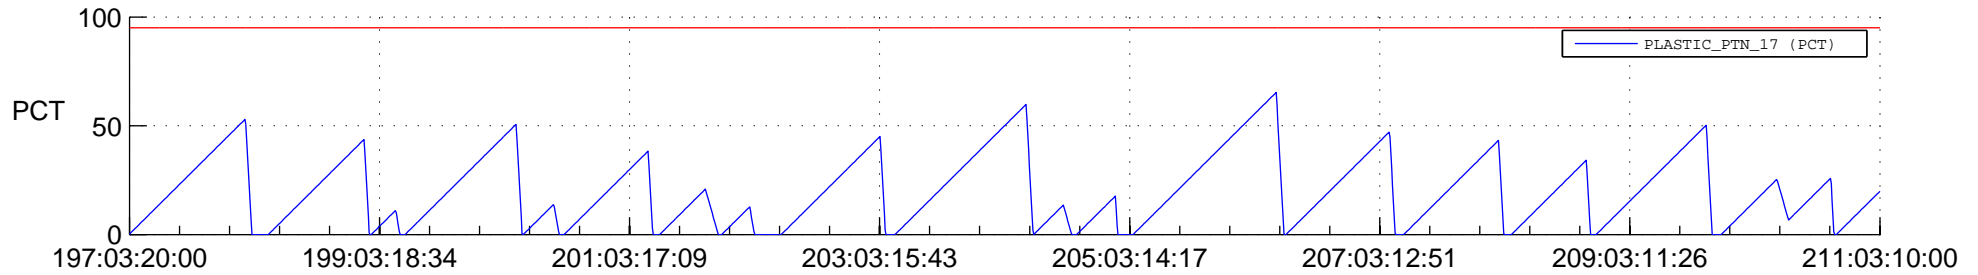

STEREO AHEAD SSR PCT Full Prediction

SWAVES_Percent_Full_Prediction

IMPACT_Percent_Full_Prediction

PLASTIC_Percent_Full_Prediction

Spacecraft_DownLink_Rate

Ground Time (2019:197:03:20:00.000 -2019:211:03:10:00.000)