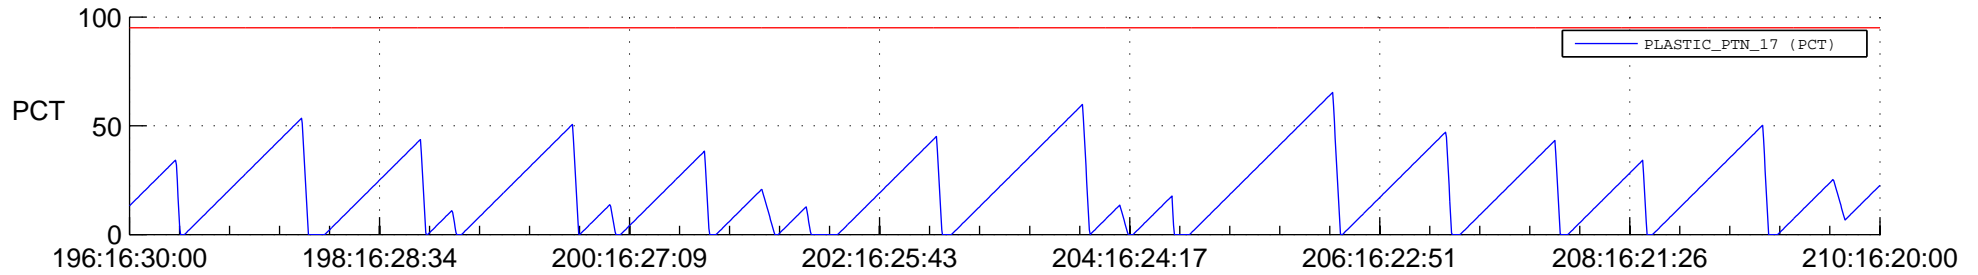

STEREO AHEAD SSR PCT Full Prediction

SWAVES_Percent_Full_Prediction

IMPACT_Percent_Full_Prediction

PLASTIC_Percent_Full_Prediction

Spacecraft_DownLink_Rate