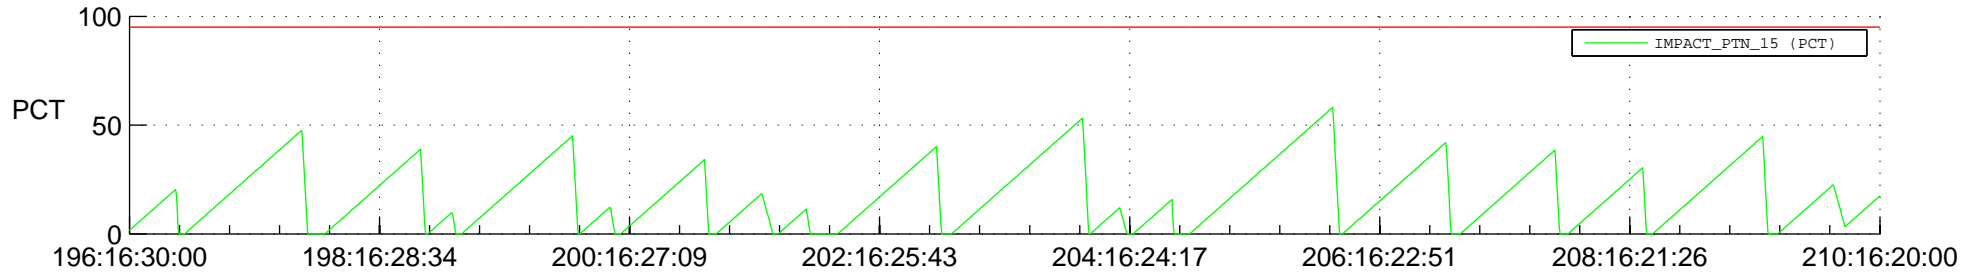

STEREO AHEAD SSR PCT Full Prediction

SWAVES_Percent_Full_Prediction

IMPACT_Percent_Full_Prediction

PLASTIC_Percent_Full_Prediction

Spacecraft_DownLink_Rate