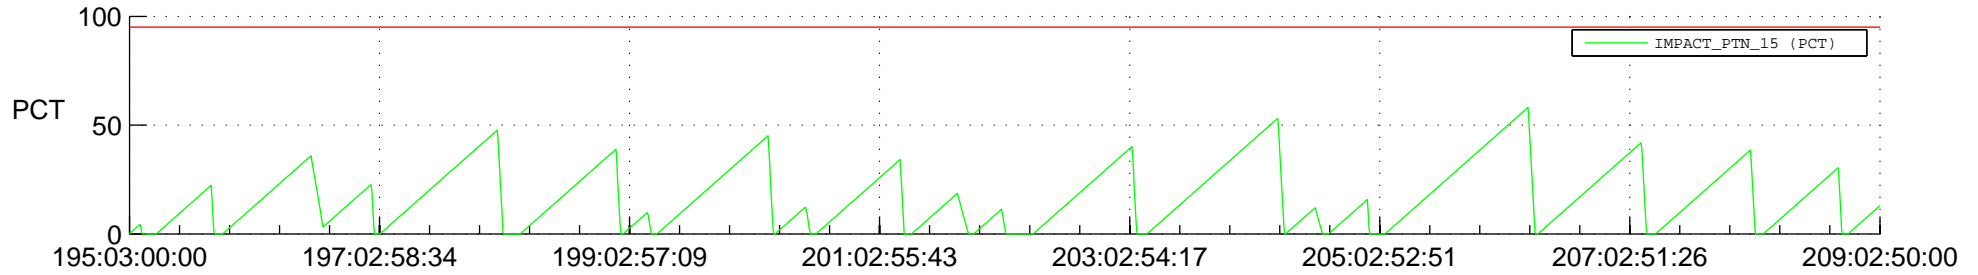

STEREO AHEAD SSR PCT Full Prediction

SWAVES_Percent_Full_Prediction

IMPACT_Percent_Full_Prediction

PLASTIC_Percent_Full_Prediction

Spacecraft_DownLink_Rate

Ground Time (2019:195:03:00:00.000 -2019:209:02:50:00.000)