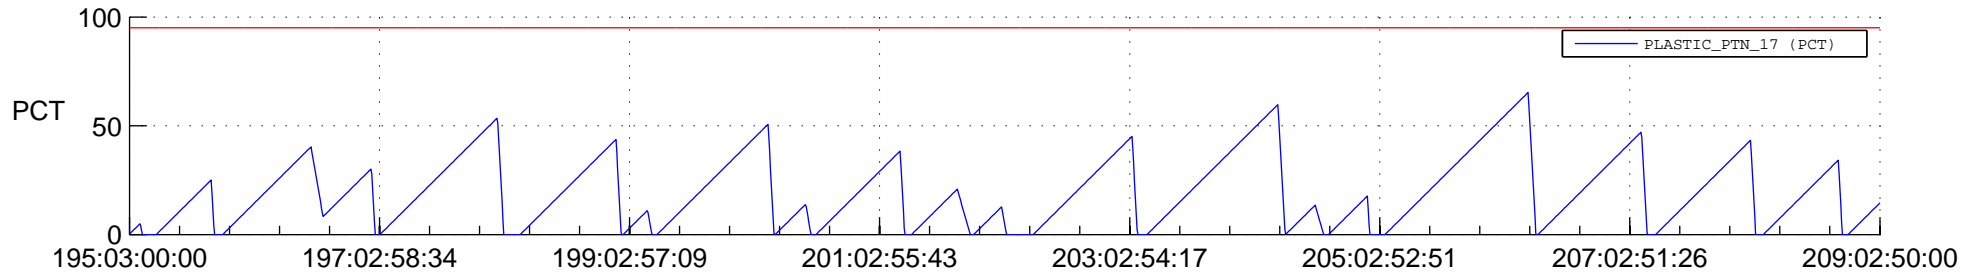

STEREO AHEAD SSR PCT Full Prediction

SWAVES_Percent_Full_Prediction

IMPACT_Percent_Full_Prediction

PLASTIC_Percent_Full_Prediction

Spacecraft_DownLink_Rate

Ground Time (2019:195:03:00:00.000 -2019:209:02:50:00.000)