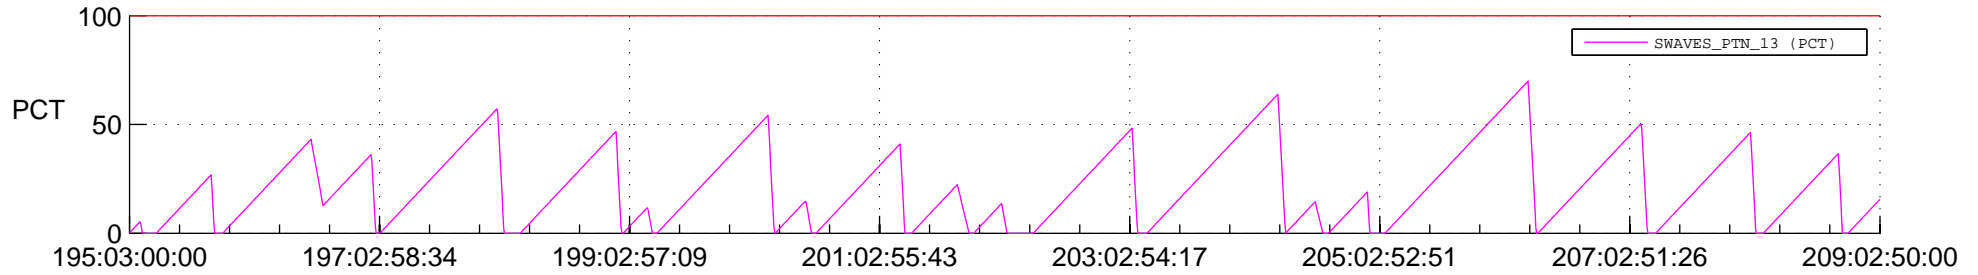

STEREO AHEAD SSR PCT Full Prediction

SWAVES_Percent_Full_Prediction

IMPACT_Percent_Full_Prediction

PLASTIC_Percent_Full_Prediction

Spacecraft_DownLink_Rate

Ground Time (2019:195:03:00:00.000 -2019:209:02:50:00.000)