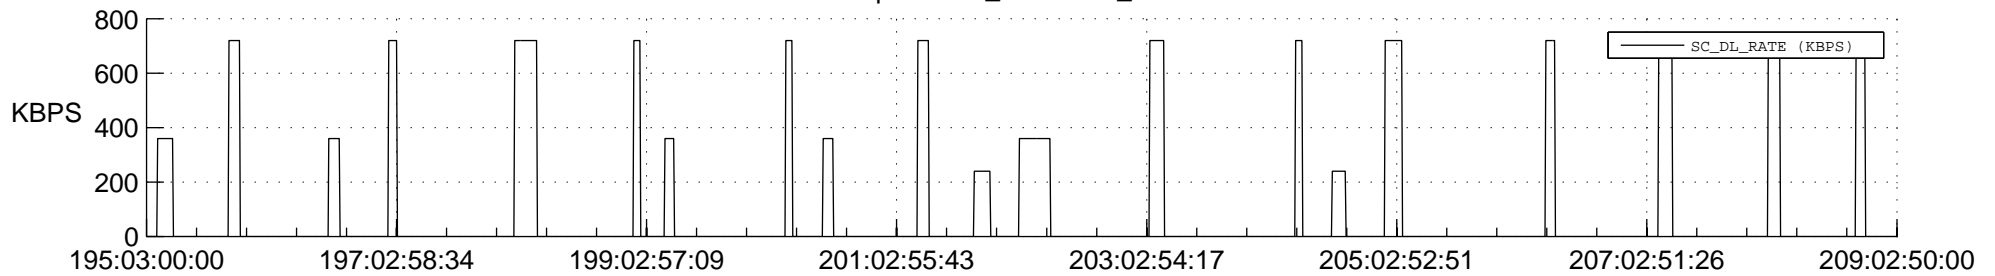

STEREO AHEAD SSR PCT Full Prediction

SWAVES_Percent_Full_Prediction

IMPACT_Percent_Full_Prediction

PLASTIC_Percent_Full_Prediction

Spacecraft_DownLink_Rate

Ground Time (2019:195:03:00:00.000 -2019:209:02:50:00.000)