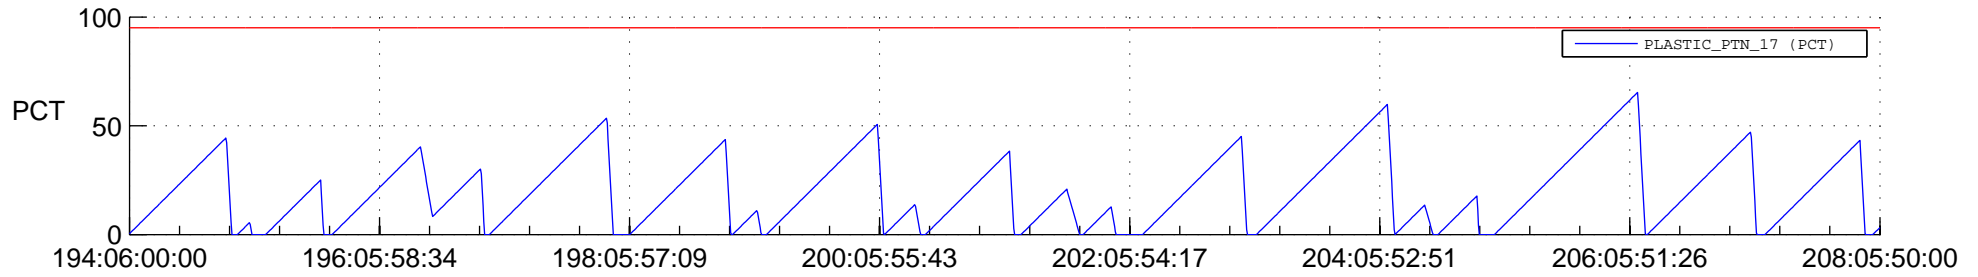

# STEREO AHEAD SSR PCT Full Prediction

## SWAVES\_Percent\_Full\_Prediction

## Spacecraft\_DownLink\_Rate

Ground Time (2019:194:06:00:00.000 -2019:208:05:50:00.000)