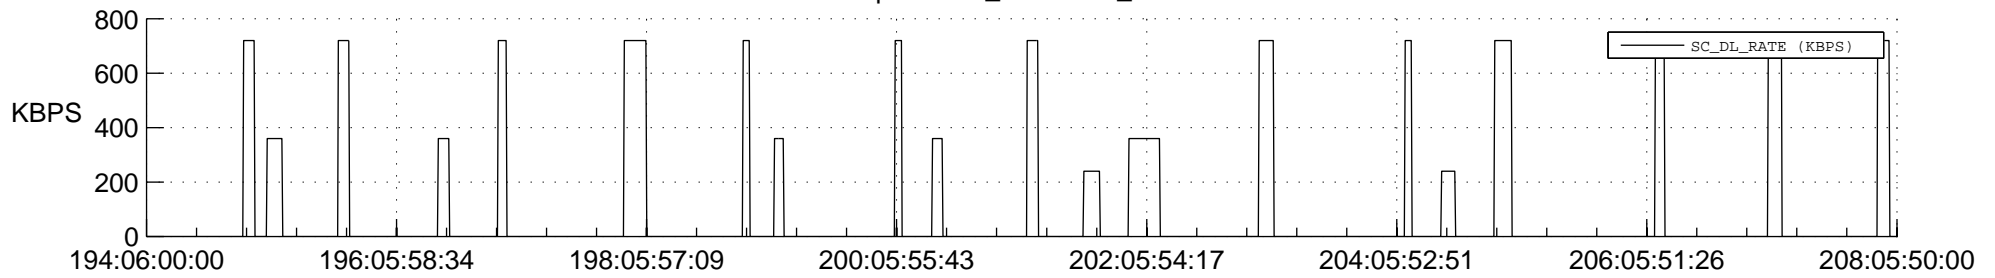

## Spacecraft\_DownLink\_Rate

Ground Time (2019:194:06:00:00.000 -2019:208:05:50:00.000)