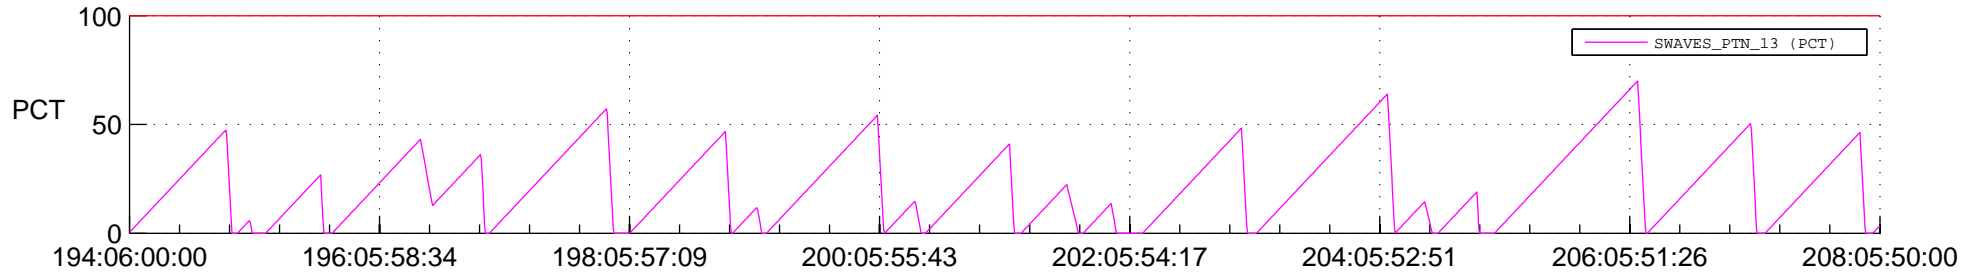

## SWAVES\_Percent\_Full\_Prediction

## Spacecraft\_DownLink\_Rate

Ground Time (2019:194:06:00:00.000 -2019:208:05:50:00.000)