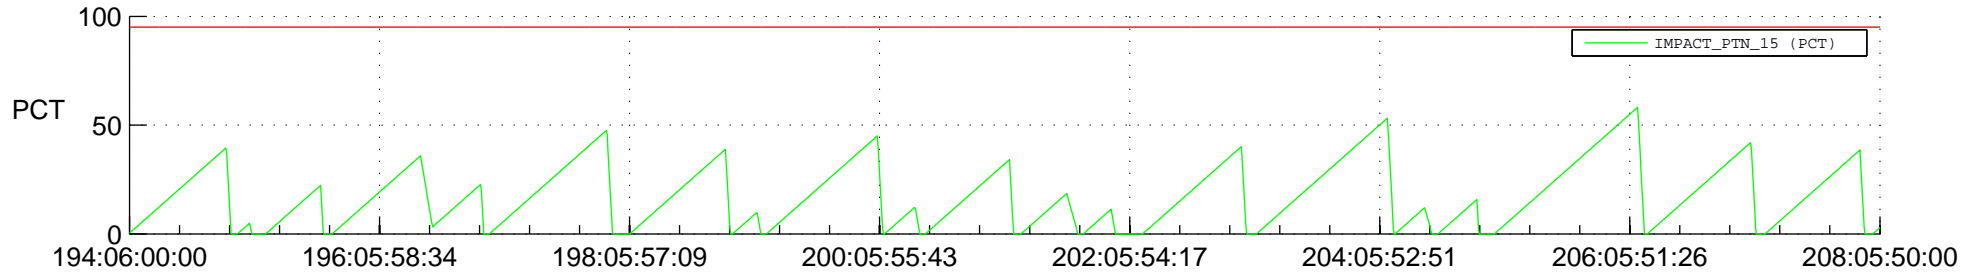

IMPACT_Percent_Full_Prediction