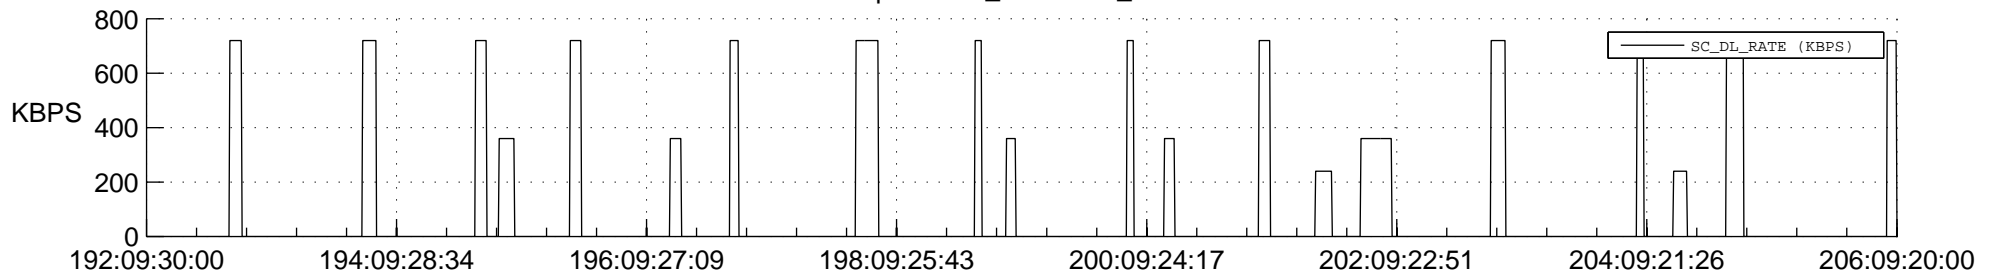

STEREO AHEAD SSR PCT Full Prediction

SWAVES_Percent_Full_Prediction

IMPACT_Percent_Full_Prediction

PLASTIC_Percent_Full_Prediction

Spacecraft_DownLink_Rate

Ground Time (2019:192:09:30:00.000 -2019:206:09:20:00.000)