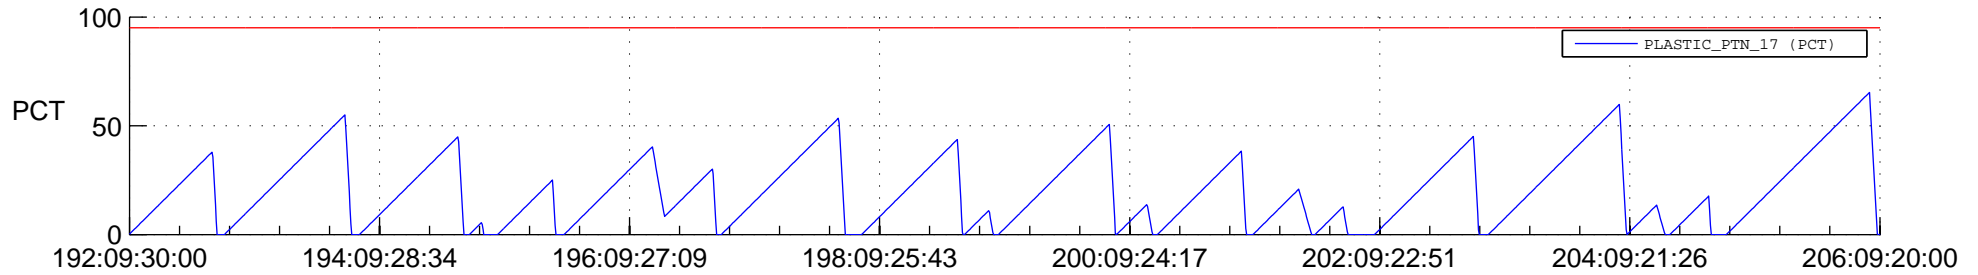

STEREO AHEAD SSR PCT Full Prediction

SWAVES_Percent_Full_Prediction

IMPACT_Percent_Full_Prediction

PLASTIC_Percent_Full_Prediction

Spacecraft_DownLink_Rate

Ground Time (2019:192:09:30:00.000 -2019:206:09:20:00.000)