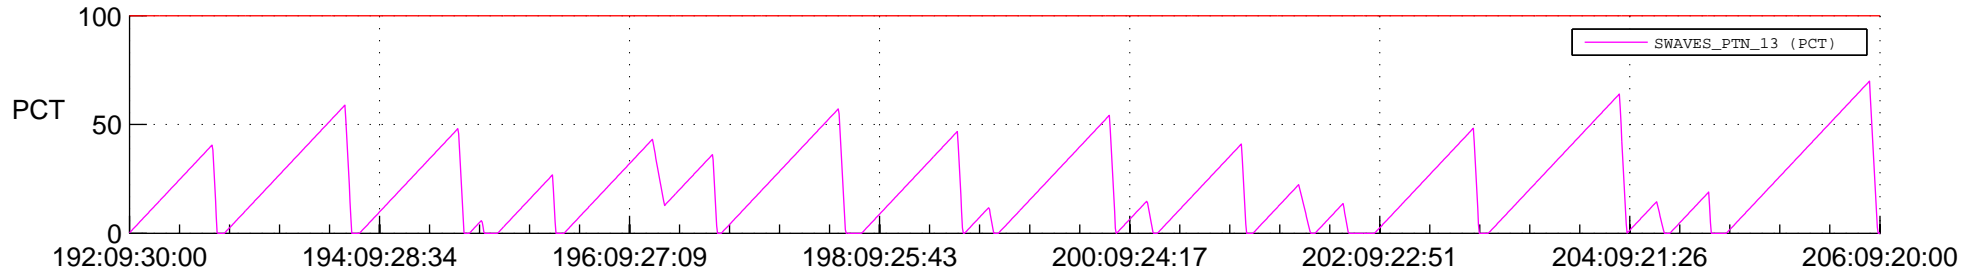

STEREO AHEAD SSR PCT Full Prediction

SWAVES_Percent_Full_Prediction

IMPACT_Percent_Full_Prediction

PLASTIC_Percent_Full_Prediction

Spacecraft_DownLink_Rate

Ground Time (2019:192:09:30:00.000 -2019:206:09:20:00.000)