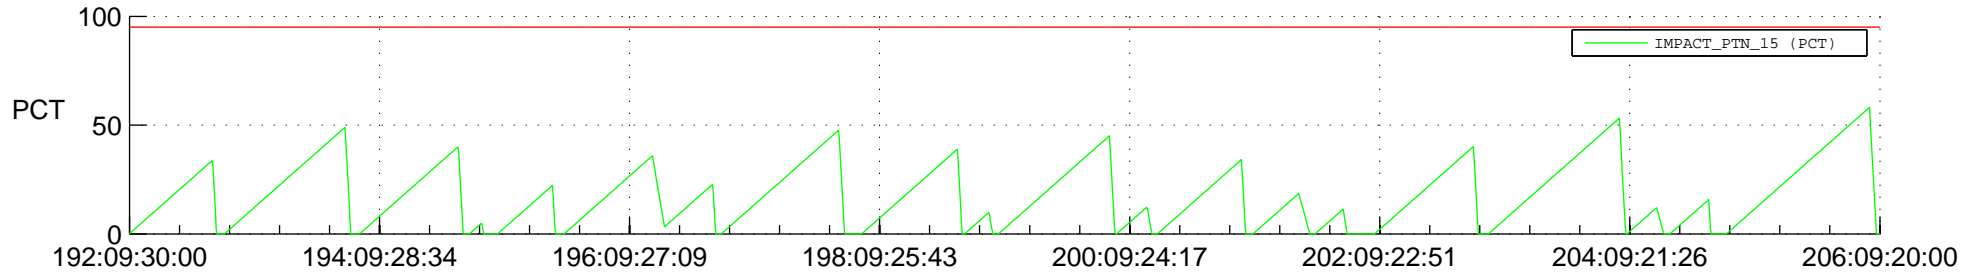

STEREO AHEAD SSR PCT Full Prediction

SWAVES_Percent_Full_Prediction

IMPACT_Percent_Full_Prediction

PLASTIC_Percent_Full_Prediction

Spacecraft_DownLink_Rate

Ground Time (2019:192:09:30:00.000 -2019:206:09:20:00.000)