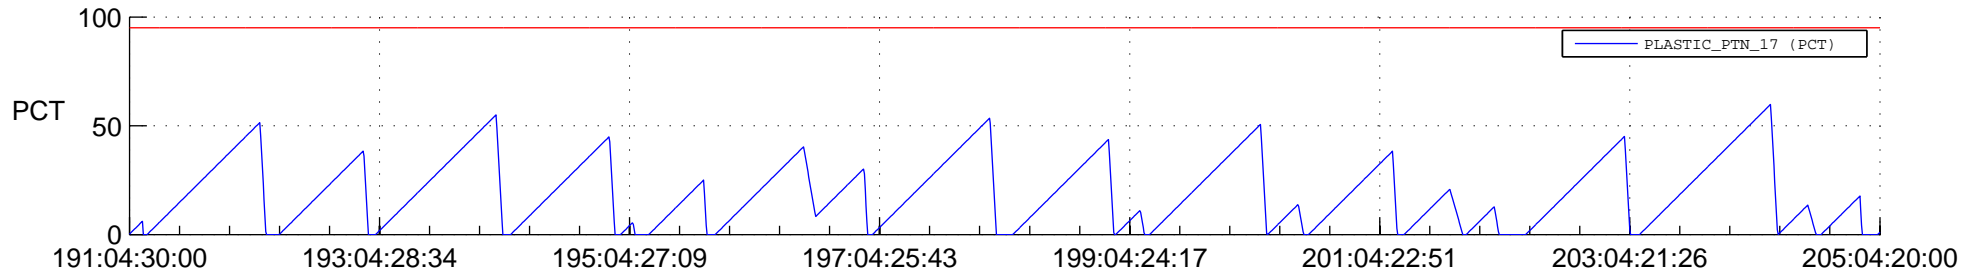

STEREO AHEAD SSR PCT Full Prediction

SWAVES_Percent_Full_Prediction

IMPACT_Percent_Full_Prediction

PLASTIC_Percent_Full_Prediction

Spacecraft_DownLink_Rate