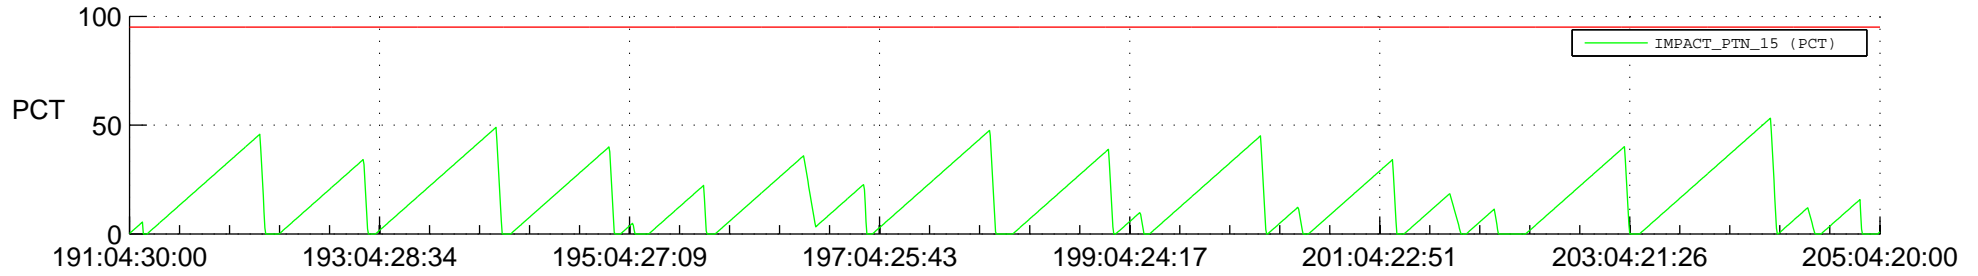

STEREO AHEAD SSR PCT Full Prediction

SWAVES_Percent_Full_Prediction

IMPACT_Percent_Full_Prediction

PLASTIC_Percent_Full_Prediction

Spacecraft_DownLink_Rate