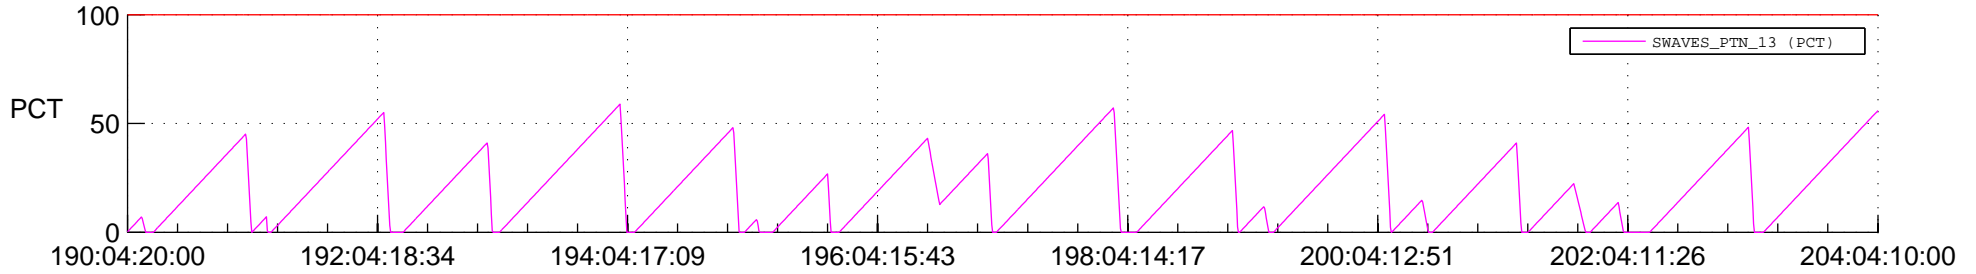

# STEREO AHEAD SSR PCT Full Prediction

## SWAVES\_Percent\_Full\_Prediction

## Spacecraft\_DownLink\_Rate

Ground Time (2019:190:04:20:00.000 -2019:204:04:10:00.000)