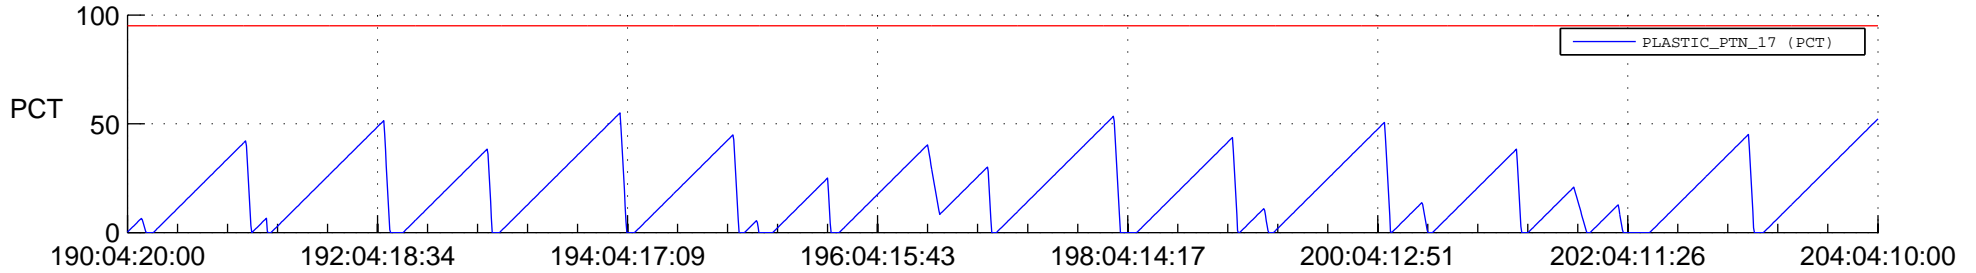

# STEREO AHEAD SSR PCT Full Prediction

## SWAVES\_Percent\_Full\_Prediction

## Spacecraft\_DownLink\_Rate

Ground Time (2019:190:04:20:00.000 -2019:204:04:10:00.000)