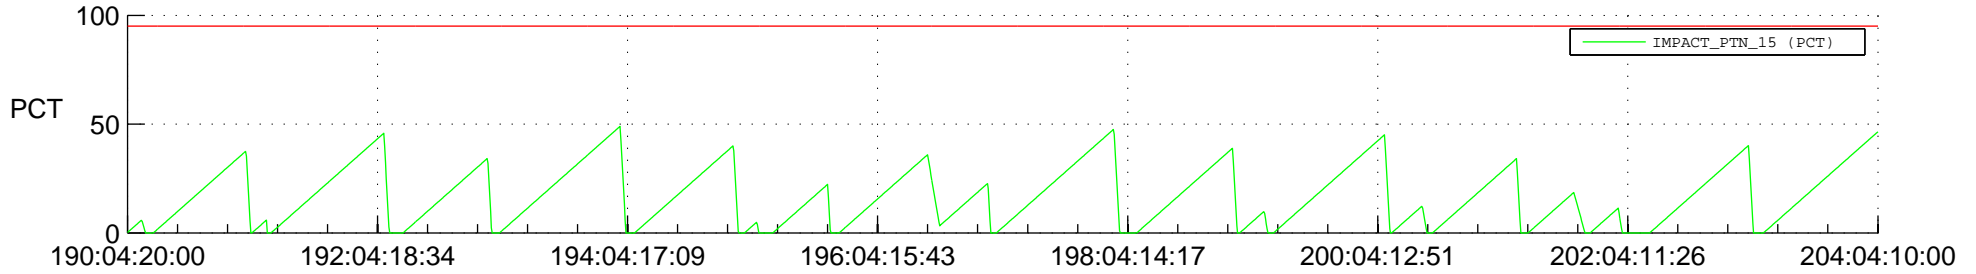

IMPACT_Percent_Full_Prediction