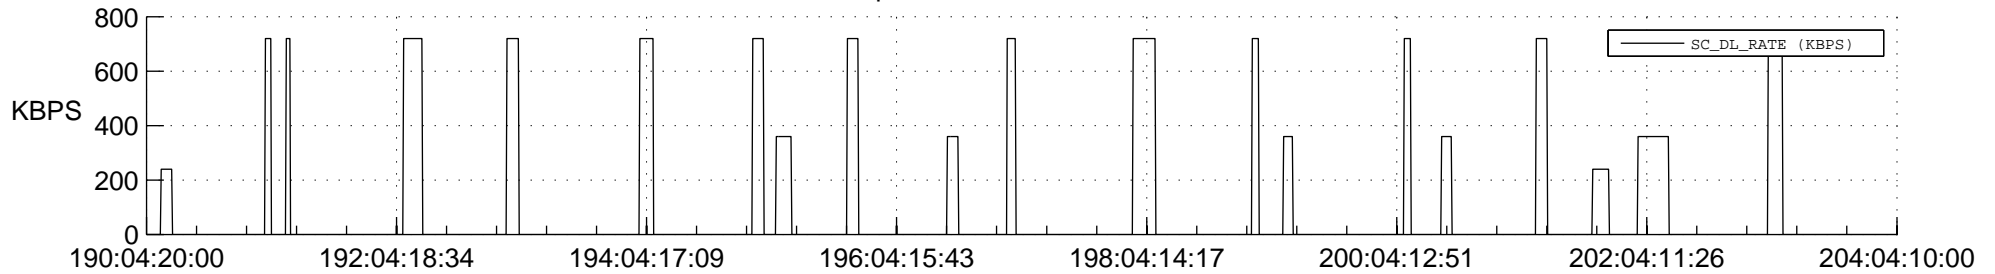

## Spacecraft\_DownLink\_Rate

Ground Time (2019:190:04:20:00.000 -2019:204:04:10:00.000)