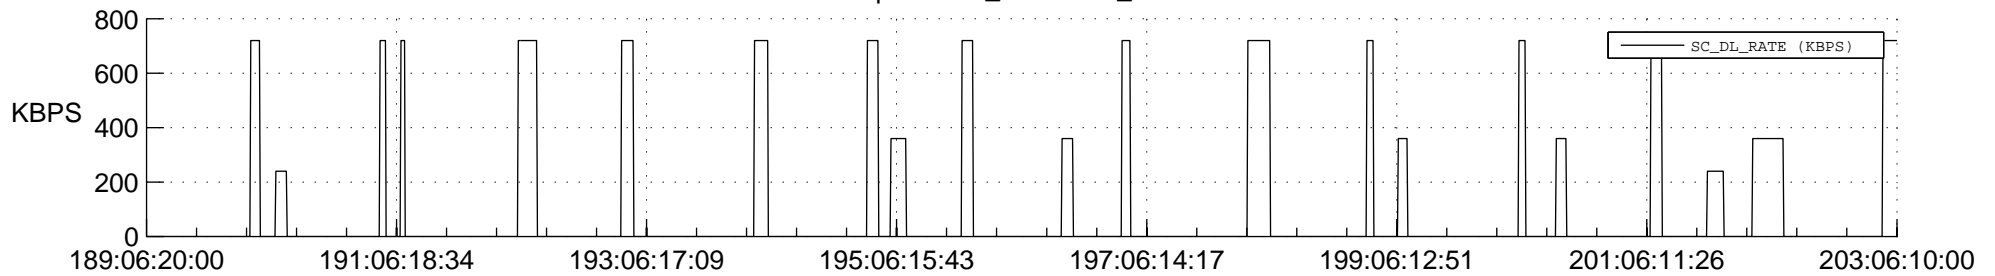

## Spacecraft\_DownLink\_Rate

Ground Time (2019:189:06:20:00.000 -2019:203:06:10:00.000)