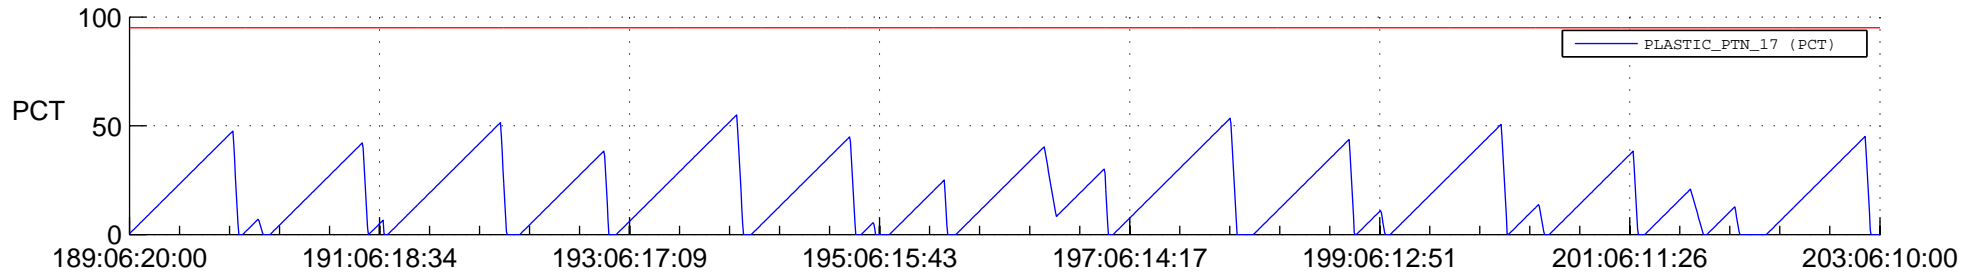

# STEREO AHEAD SSR PCT Full Prediction

## SWAVES\_Percent\_Full\_Prediction

## Spacecraft\_DownLink\_Rate

Ground Time (2019:189:06:20:00.000 -2019:203:06:10:00.000)