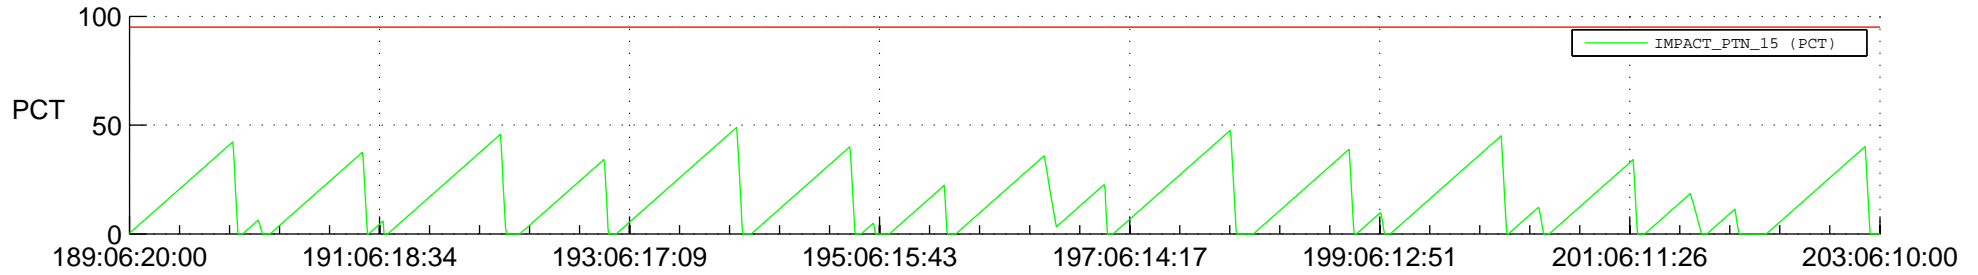

IMPACT_Percent_Full_Prediction