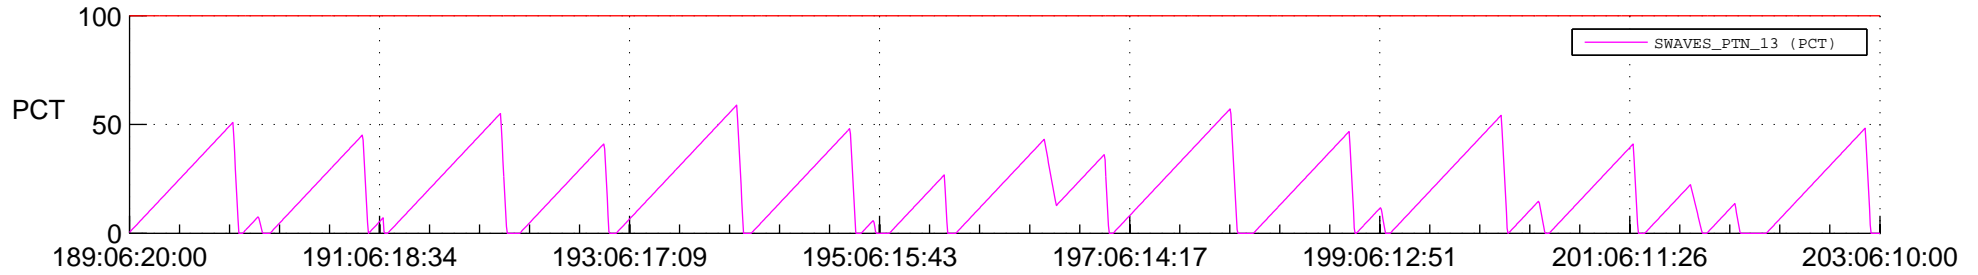

## SWAVES\_Percent\_Full\_Prediction

## Spacecraft\_DownLink\_Rate

Ground Time (2019:189:06:20:00.000 -2019:203:06:10:00.000)