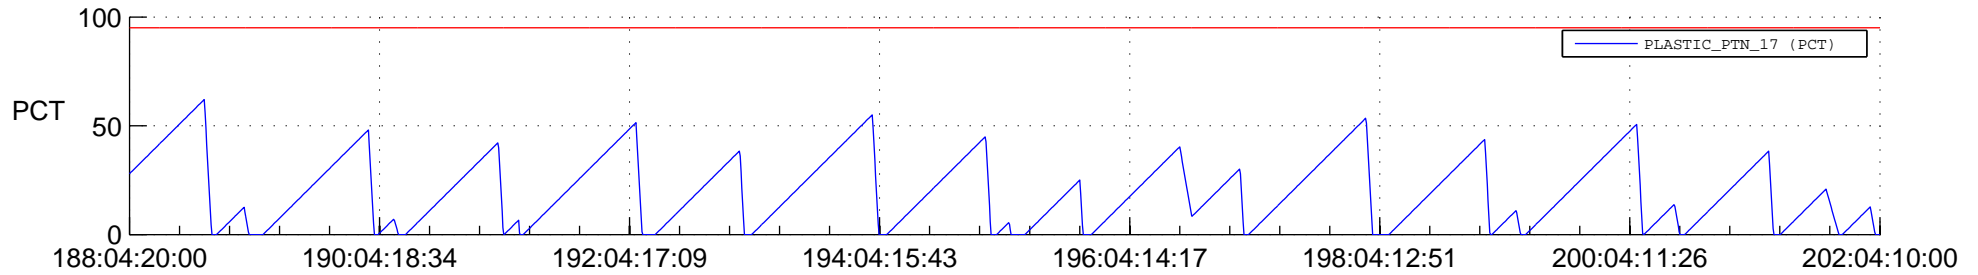

STEREO AHEAD SSR PCT Full Prediction

SWAVES_Percent_Full_Prediction

IMPACT_Percent_Full_Prediction

PLASTIC_Percent_Full_Prediction

Spacecraft_DownLink_Rate