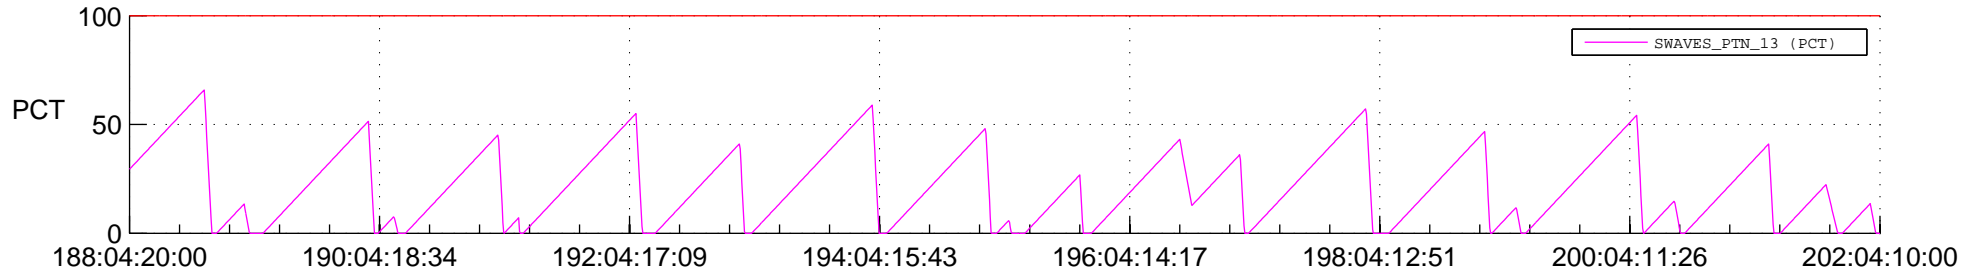

STEREO AHEAD SSR PCT Full Prediction

SWAVES_Percent_Full_Prediction

IMPACT_Percent_Full_Prediction

PLASTIC_Percent_Full_Prediction

Spacecraft_DownLink_Rate