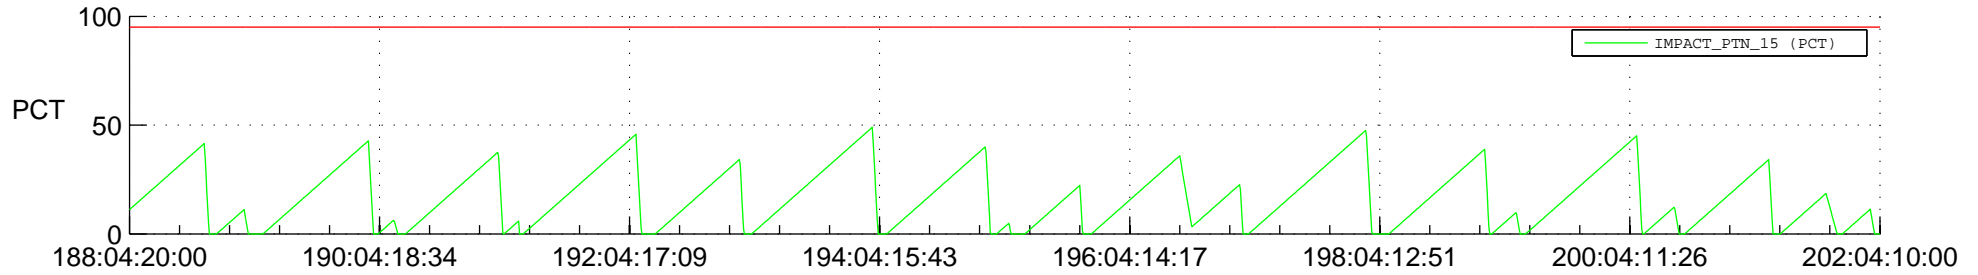

STEREO AHEAD SSR PCT Full Prediction

SWAVES_Percent_Full_Prediction

IMPACT_Percent_Full_Prediction

PLASTIC_Percent_Full_Prediction

Spacecraft_DownLink_Rate