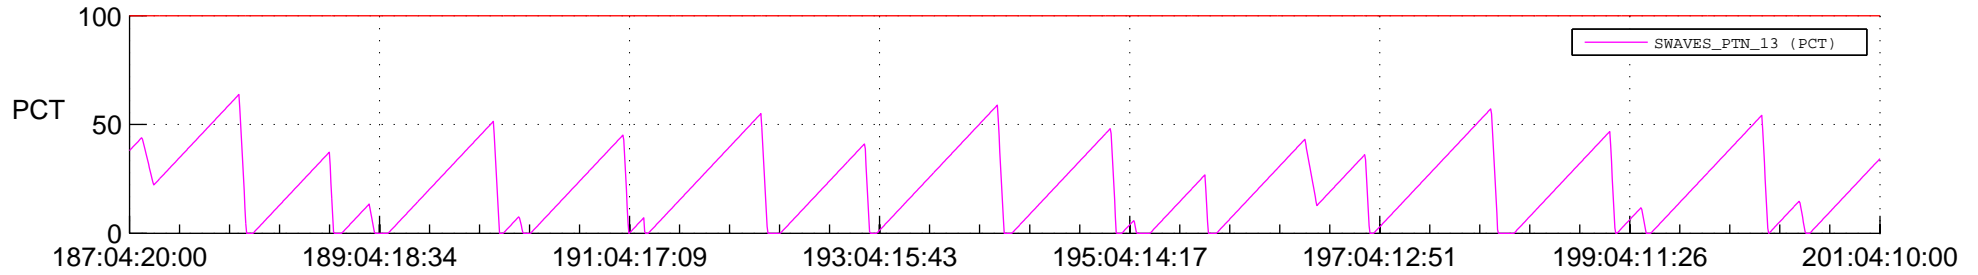

STEREO AHEAD SSR PCT Full Prediction

SWAVES_Percent_Full_Prediction

IMPACT_Percent_Full_Prediction

PLASTIC_Percent_Full_Prediction

Spacecraft_DownLink_Rate

Ground Time (2019:187:04:20:00.000 -2019:201:04:10:00.000)