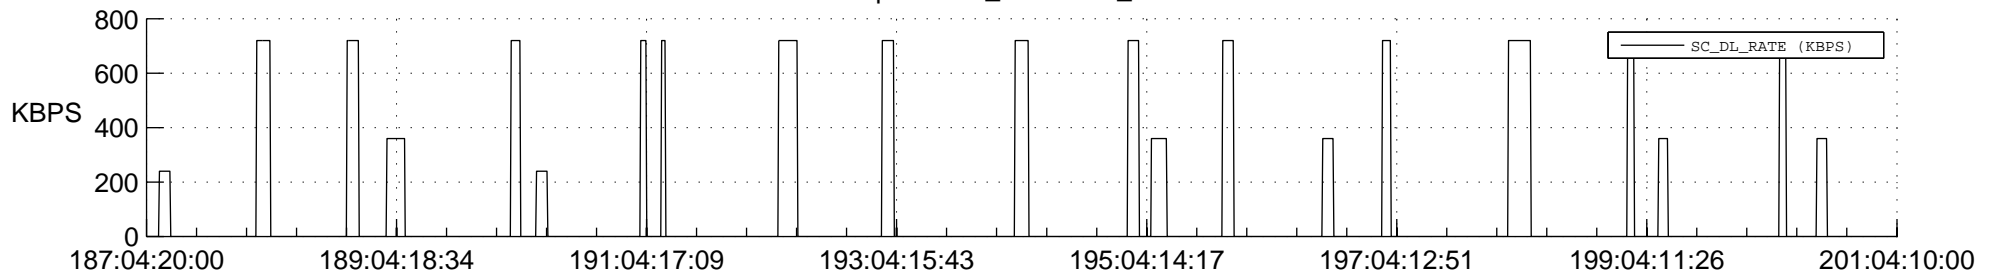

STEREO AHEAD SSR PCT Full Prediction

SWAVES_Percent_Full_Prediction

IMPACT_Percent_Full_Prediction

PLASTIC_Percent_Full_Prediction

Spacecraft_DownLink_Rate

Ground Time (2019:187:04:20:00.000 -2019:201:04:10:00.000)