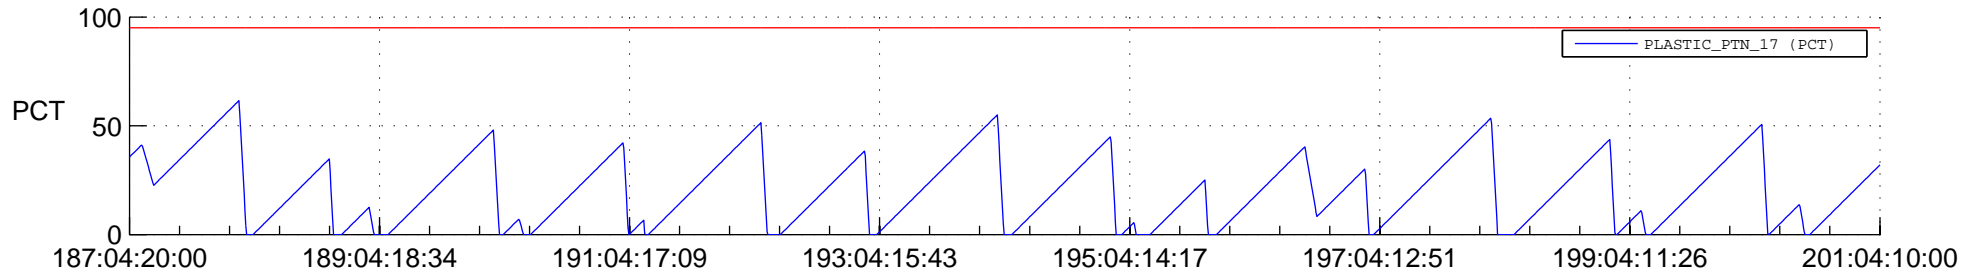

STEREO AHEAD SSR PCT Full Prediction

SWAVES_Percent_Full_Prediction

IMPACT_Percent_Full_Prediction

PLASTIC_Percent_Full_Prediction

Spacecraft_DownLink_Rate

Ground Time (2019:187:04:20:00.000 -2019:201:04:10:00.000)