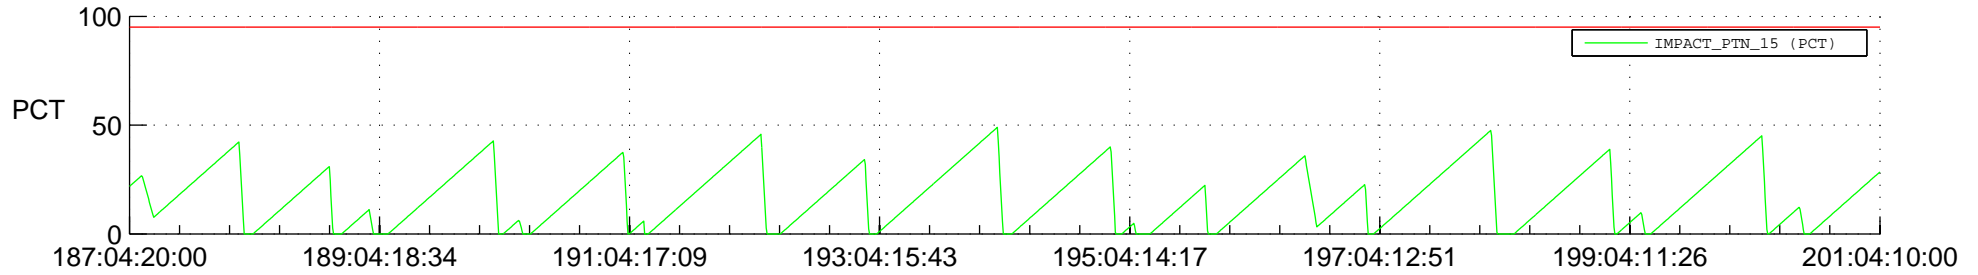

STEREO AHEAD SSR PCT Full Prediction

SWAVES_Percent_Full_Prediction

IMPACT_Percent_Full_Prediction

PLASTIC_Percent_Full_Prediction

Spacecraft_DownLink_Rate

Ground Time (2019:187:04:20:00.000 -2019:201:04:10:00.000)