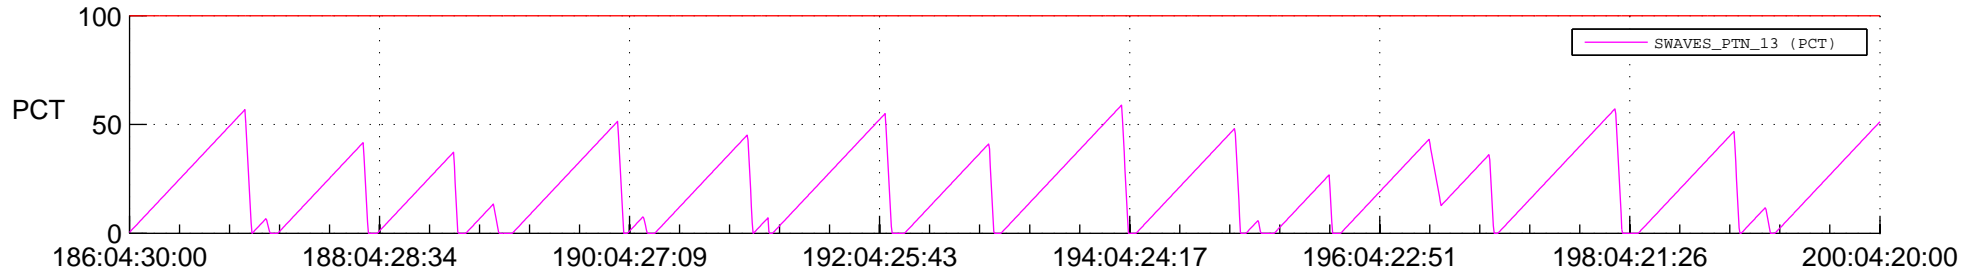

STEREO AHEAD SSR PCT Full Prediction

SWAVES_Percent_Full_Prediction

IMPACT_Percent_Full_Prediction

PLASTIC_Percent_Full_Prediction

Spacecraft_DownLink_Rate

Ground Time (2019:186:04:30:00.000 -2019:200:04:20:00.000)