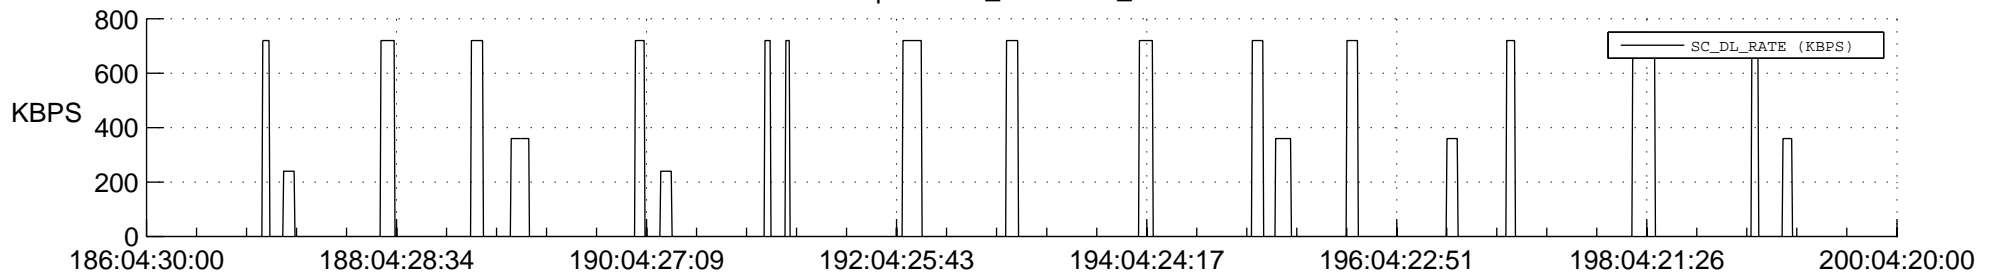

STEREO AHEAD SSR PCT Full Prediction

SWAVES_Percent_Full_Prediction

IMPACT_Percent_Full_Prediction

PLASTIC_Percent_Full_Prediction

Spacecraft_DownLink_Rate

Ground Time (2019:186:04:30:00.000 -2019:200:04:20:00.000)