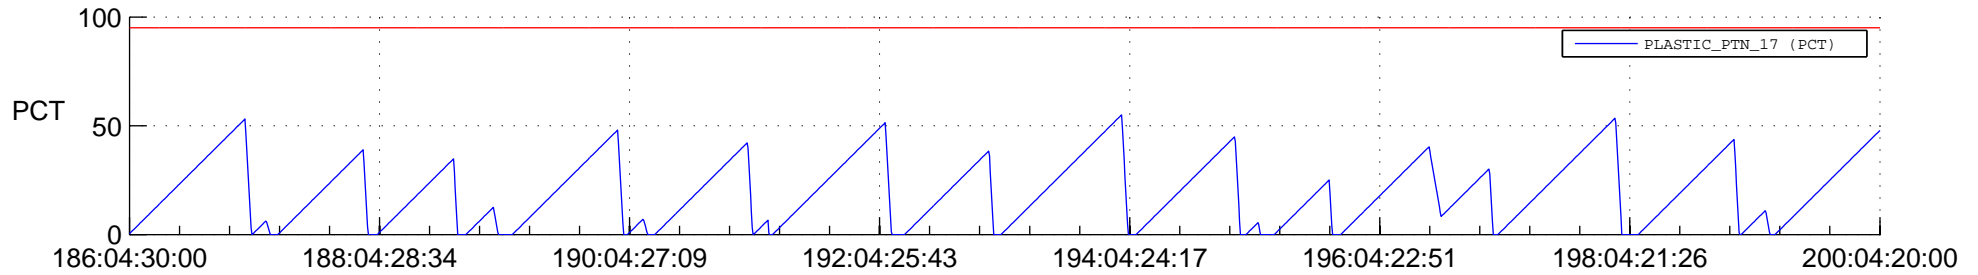

STEREO AHEAD SSR PCT Full Prediction

SWAVES_Percent_Full_Prediction

IMPACT_Percent_Full_Prediction

PLASTIC_Percent_Full_Prediction

Spacecraft_DownLink_Rate

Ground Time (2019:186:04:30:00.000 -2019:200:04:20:00.000)