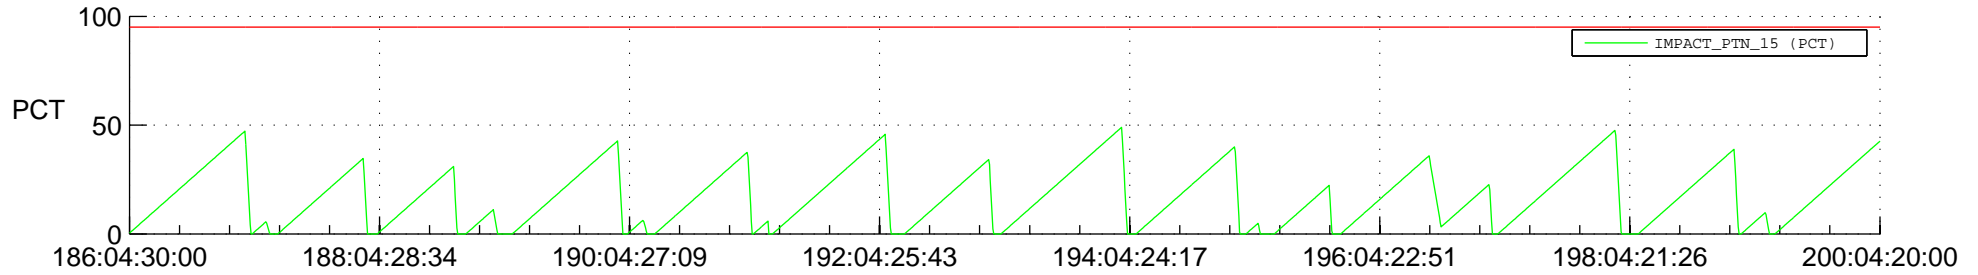

STEREO AHEAD SSR PCT Full Prediction

SWAVES_Percent_Full_Prediction

IMPACT_Percent_Full_Prediction

PLASTIC_Percent_Full_Prediction

Spacecraft_DownLink_Rate

Ground Time (2019:186:04:30:00.000 -2019:200:04:20:00.000)