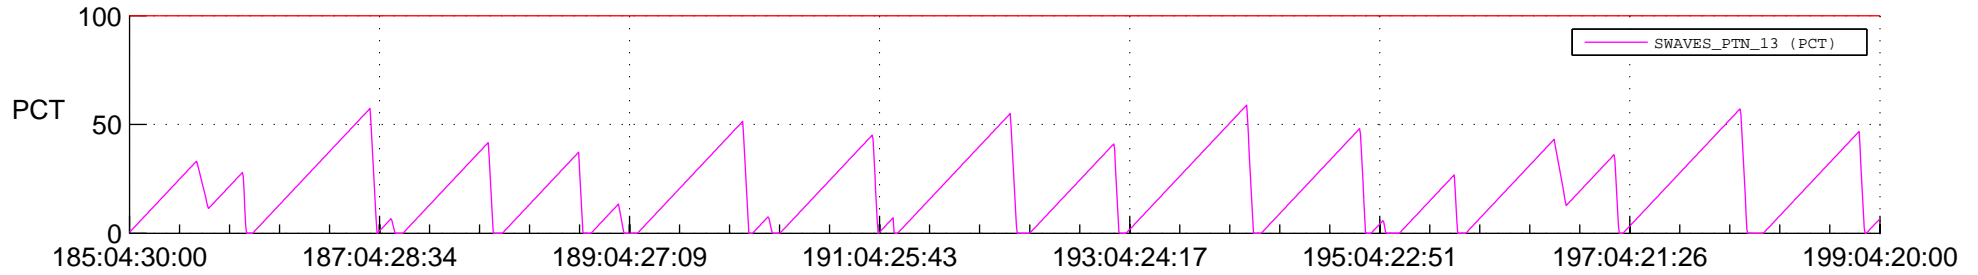

## SWAVES\_Percent\_Full\_Prediction

## Spacecraft\_DownLink\_Rate

Ground Time (2019:185:04:30:00.000 -2019:199:04:20:00.000)