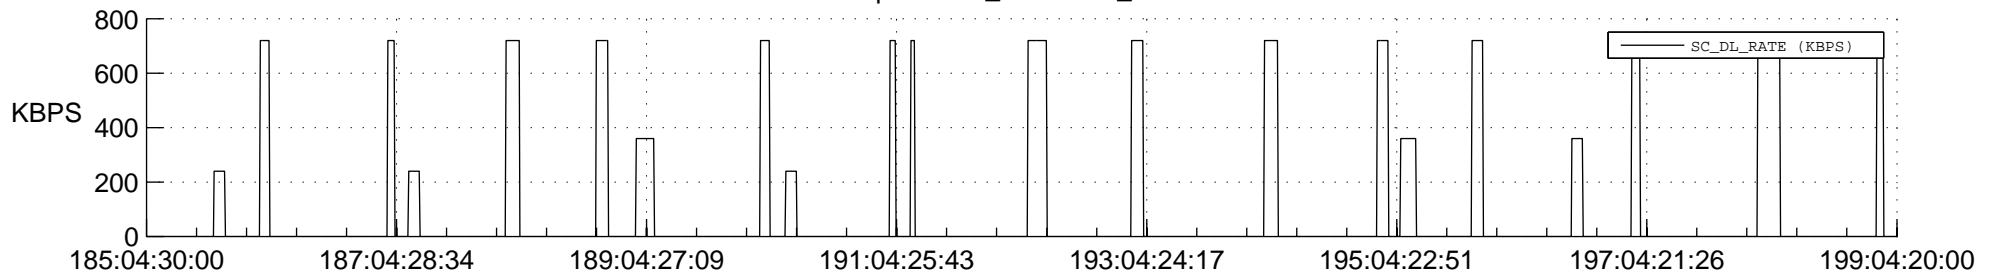

## Spacecraft\_DownLink\_Rate

Ground Time (2019:185:04:30:00.000 -2019:199:04:20:00.000)