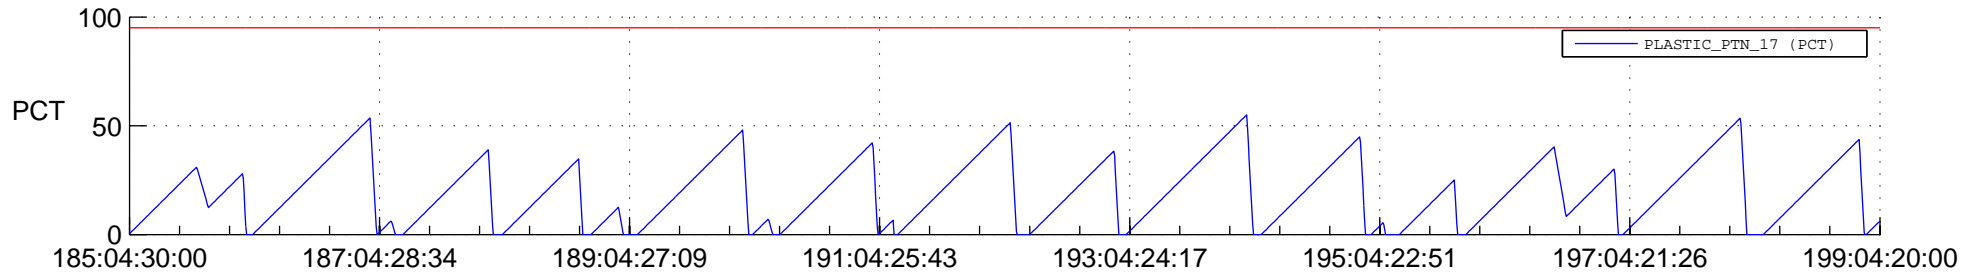

# STEREO AHEAD SSR PCT Full Prediction

## SWAVES\_Percent\_Full\_Prediction

## Spacecraft\_DownLink\_Rate

Ground Time (2019:185:04:30:00.000 -2019:199:04:20:00.000)