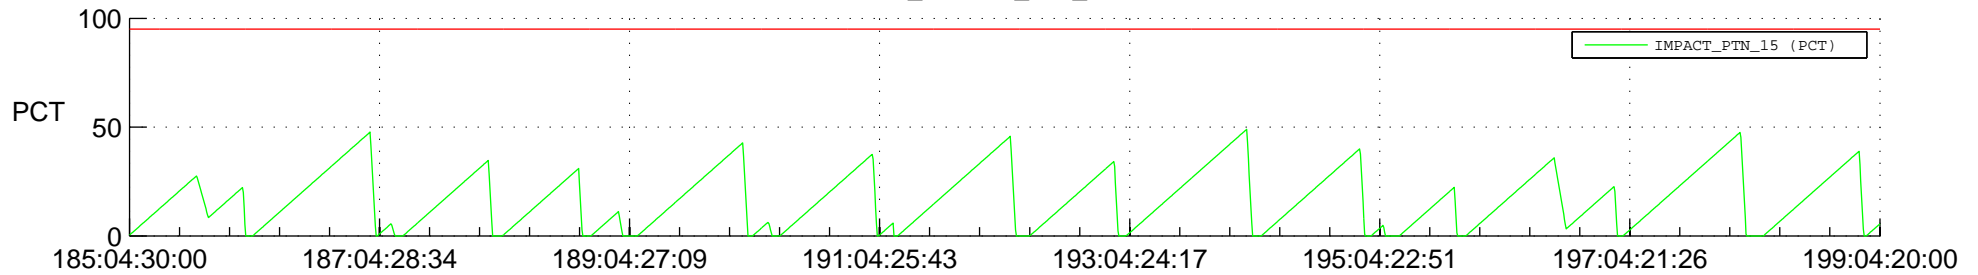

IMPACT_Percent_Full_Prediction