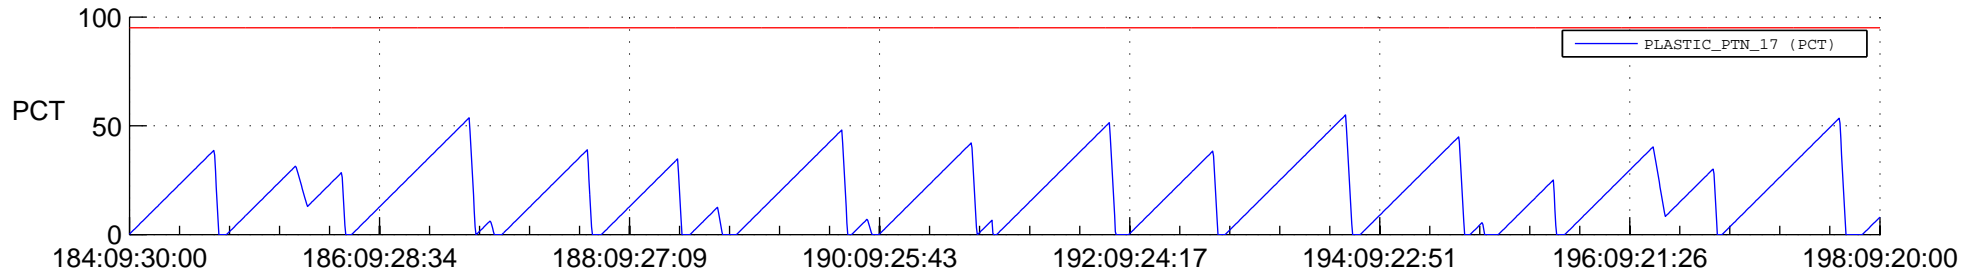

STEREO AHEAD SSR PCT Full Prediction

SWAVES_Percent_Full_Prediction

IMPACT_Percent_Full_Prediction

PLASTIC_Percent_Full_Prediction

Spacecraft_DownLink_Rate