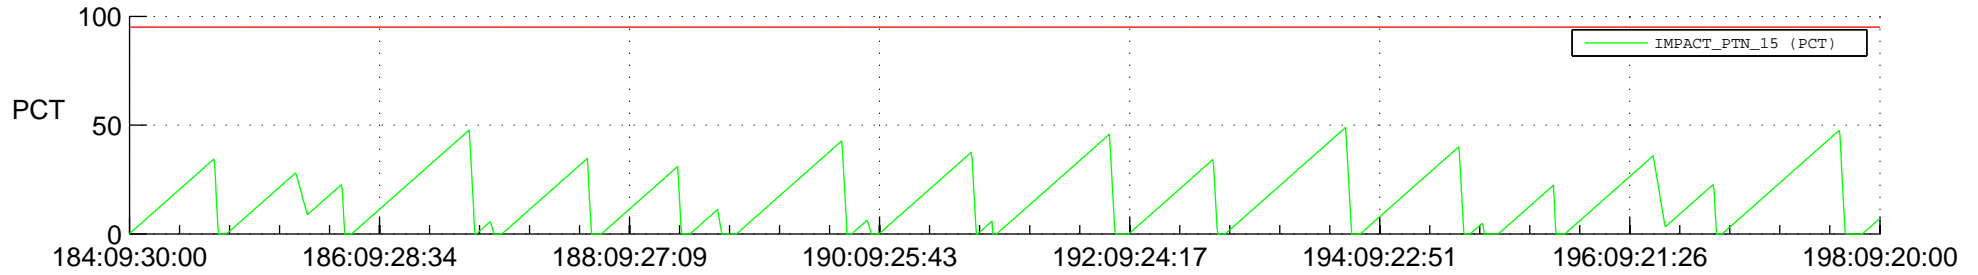

STEREO AHEAD SSR PCT Full Prediction

SWAVES_Percent_Full_Prediction

IMPACT_Percent_Full_Prediction

PLASTIC_Percent_Full_Prediction

Spacecraft_DownLink_Rate