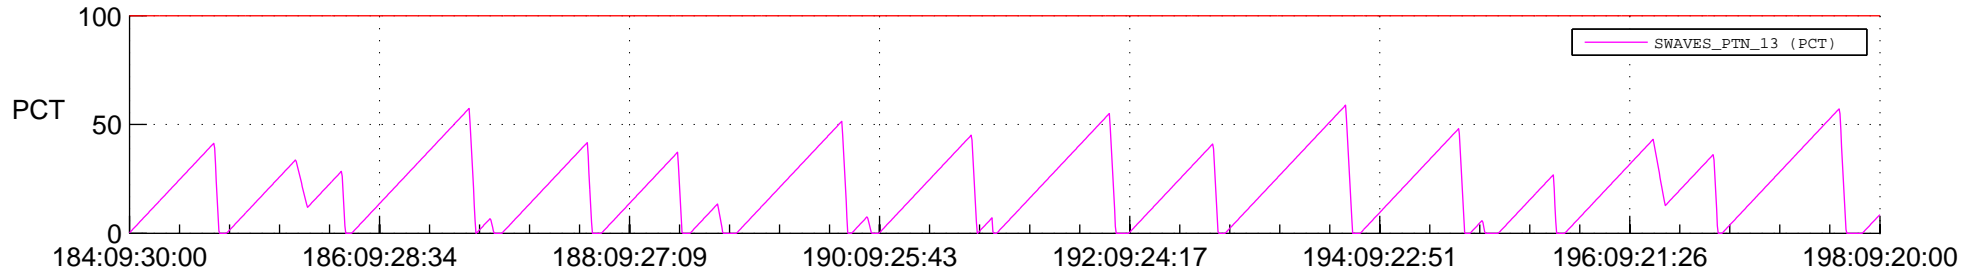

STEREO AHEAD SSR PCT Full Prediction

SWAVES_Percent_Full_Prediction

IMPACT_Percent_Full_Prediction

PLASTIC_Percent_Full_Prediction

Spacecraft_DownLink_Rate