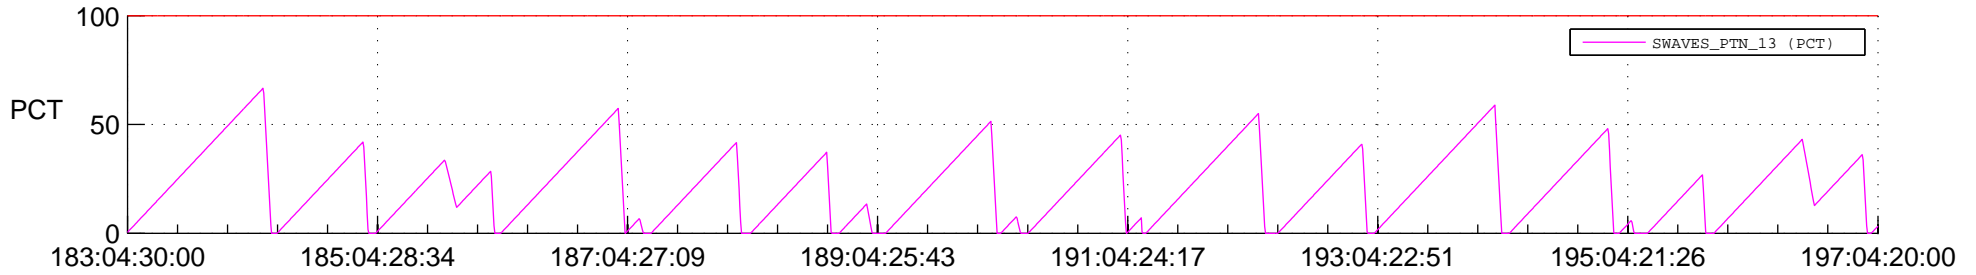

STEREO AHEAD SSR PCT Full Prediction

SWAVES_Percent_Full_Prediction

IMPACT_Percent_Full_Prediction

PLASTIC_Percent_Full_Prediction

Spacecraft_DownLink_Rate

Ground Time (2019:183:04:30:00.000 -2019:197:04:20:00.000)