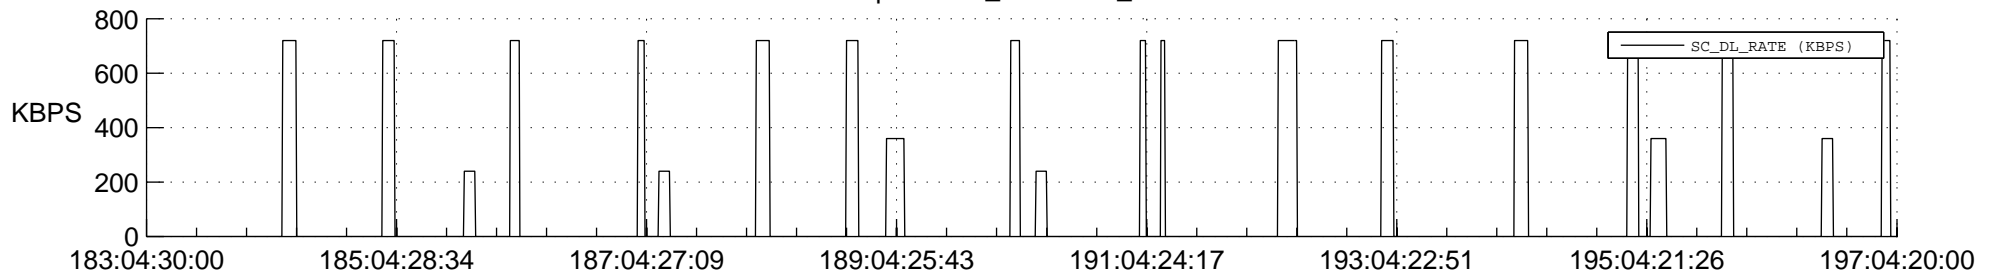

STEREO AHEAD SSR PCT Full Prediction

SWAVES_Percent_Full_Prediction

IMPACT_Percent_Full_Prediction

PLASTIC_Percent_Full_Prediction

Spacecraft_DownLink_Rate

Ground Time (2019:183:04:30:00.000 -2019:197:04:20:00.000)