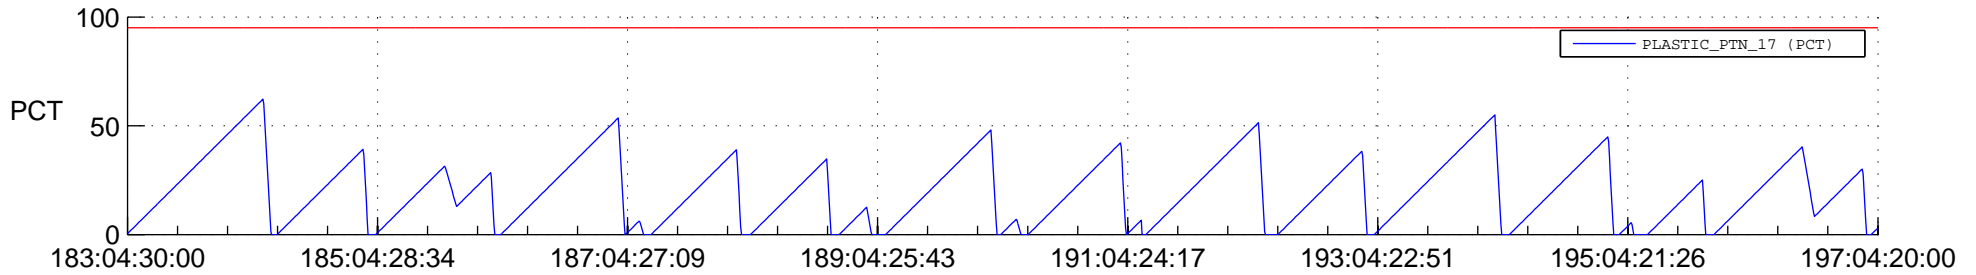

STEREO AHEAD SSR PCT Full Prediction

SWAVES_Percent_Full_Prediction

IMPACT_Percent_Full_Prediction

PLASTIC_Percent_Full_Prediction

Spacecraft_DownLink_Rate

Ground Time (2019:183:04:30:00.000 -2019:197:04:20:00.000)