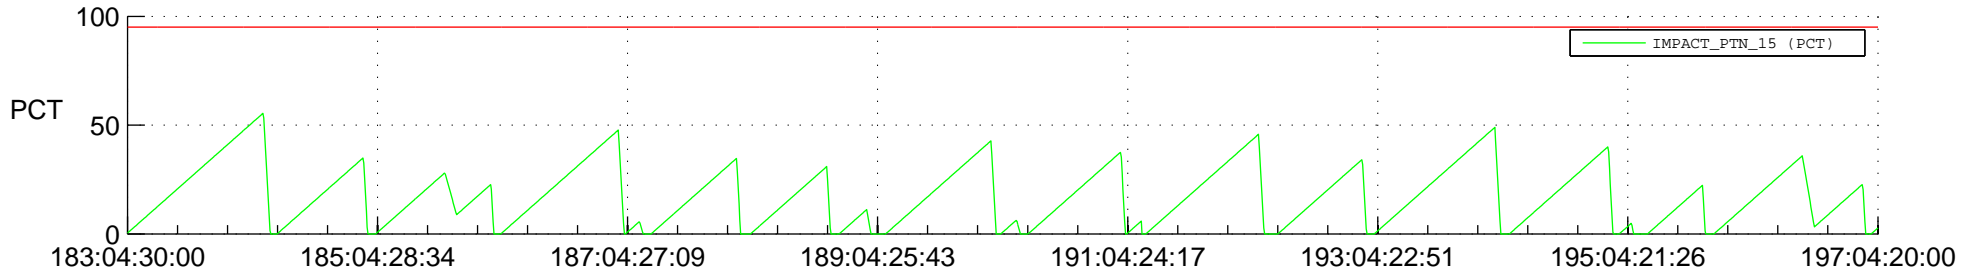

STEREO AHEAD SSR PCT Full Prediction

SWAVES_Percent_Full_Prediction

IMPACT_Percent_Full_Prediction

PLASTIC_Percent_Full_Prediction

Spacecraft_DownLink_Rate

Ground Time (2019:183:04:30:00.000 -2019:197:04:20:00.000)