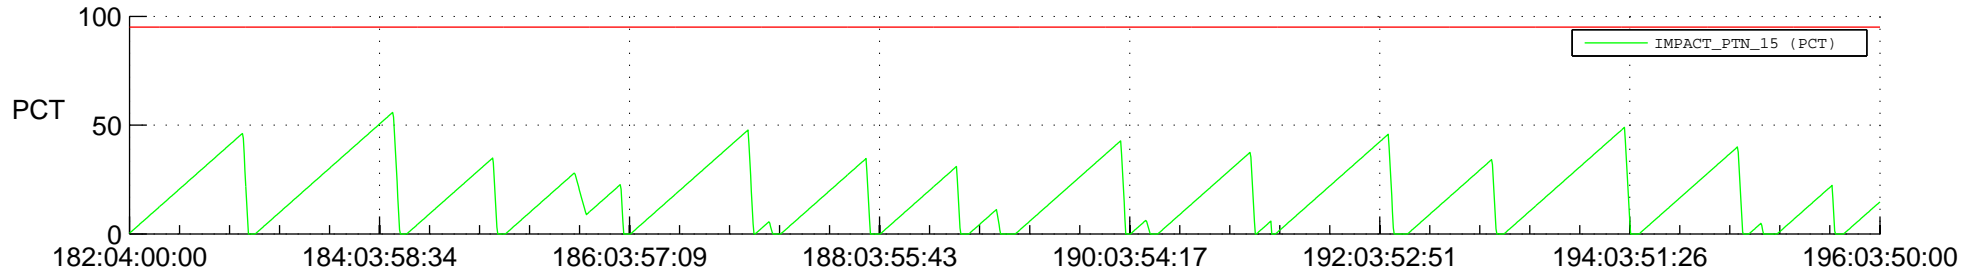

STEREO AHEAD SSR PCT Full Prediction

SWAVES_Percent_Full_Prediction

IMPACT_Percent_Full_Prediction

PLASTIC_Percent_Full_Prediction

Spacecraft_DownLink_Rate