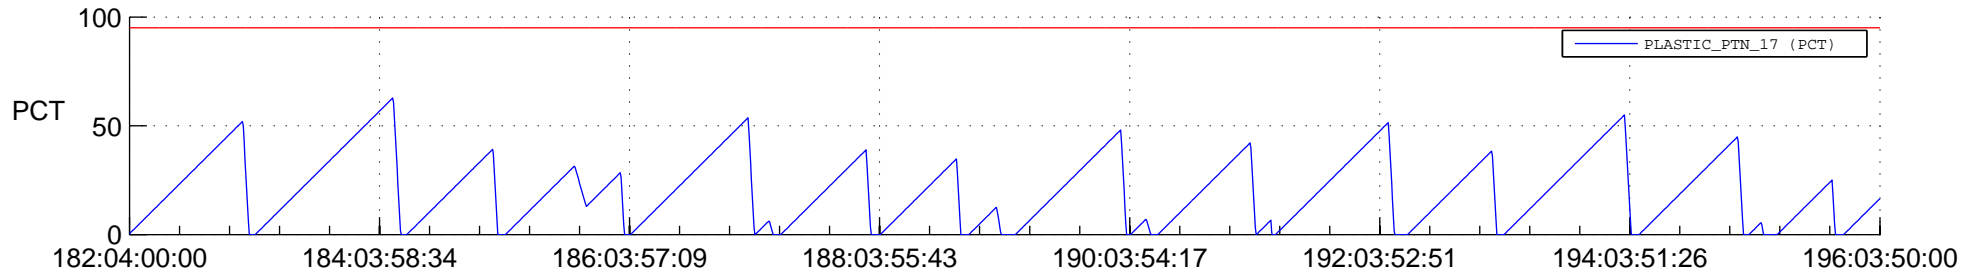

STEREO AHEAD SSR PCT Full Prediction

SWAVES_Percent_Full_Prediction

IMPACT_Percent_Full_Prediction

PLASTIC_Percent_Full_Prediction

Spacecraft_DownLink_Rate