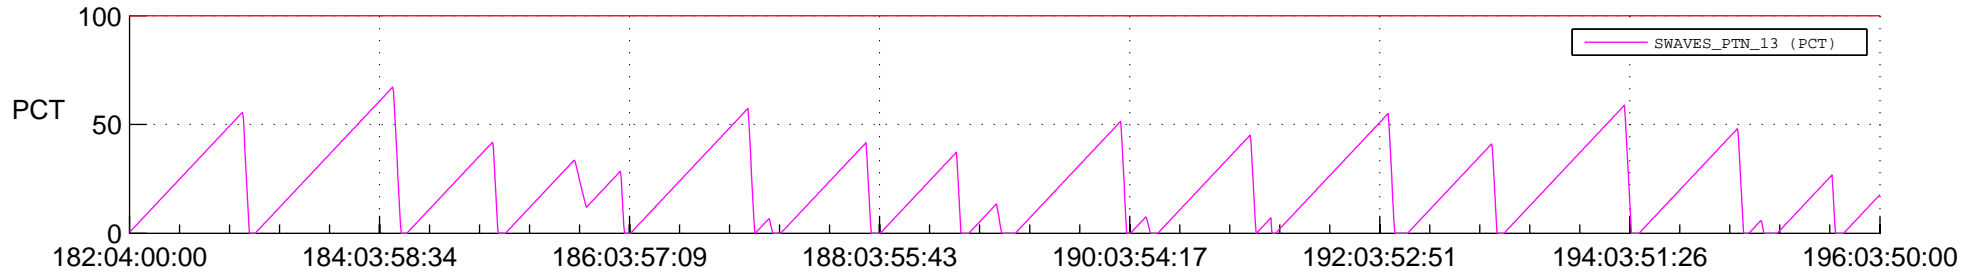

STEREO AHEAD SSR PCT Full Prediction

SWAVES_Percent_Full_Prediction

IMPACT_Percent_Full_Prediction

PLASTIC_Percent_Full_Prediction

Spacecraft_DownLink_Rate