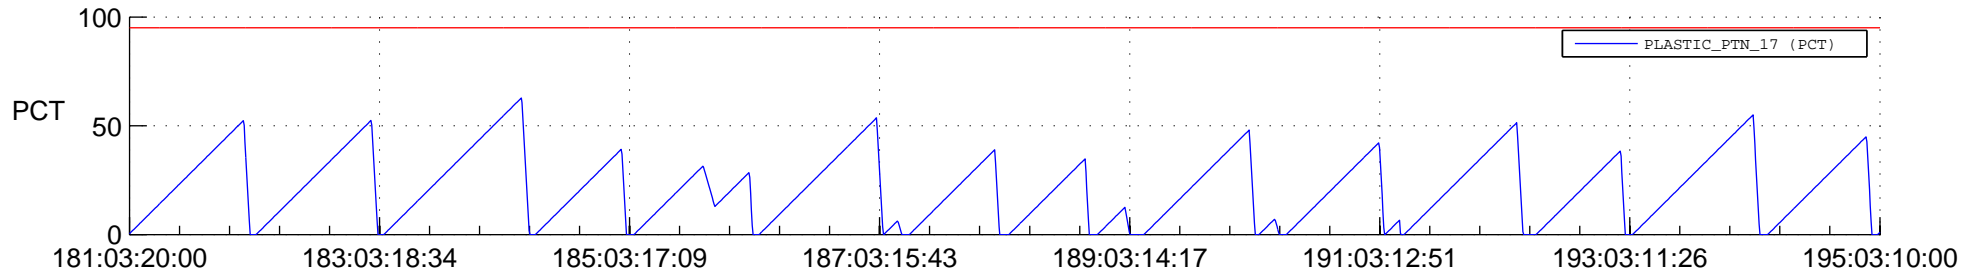

STEREO AHEAD SSR PCT Full Prediction

SWAVES_Percent_Full_Prediction

IMPACT_Percent_Full_Prediction

PLASTIC_Percent_Full_Prediction

Spacecraft_DownLink_Rate