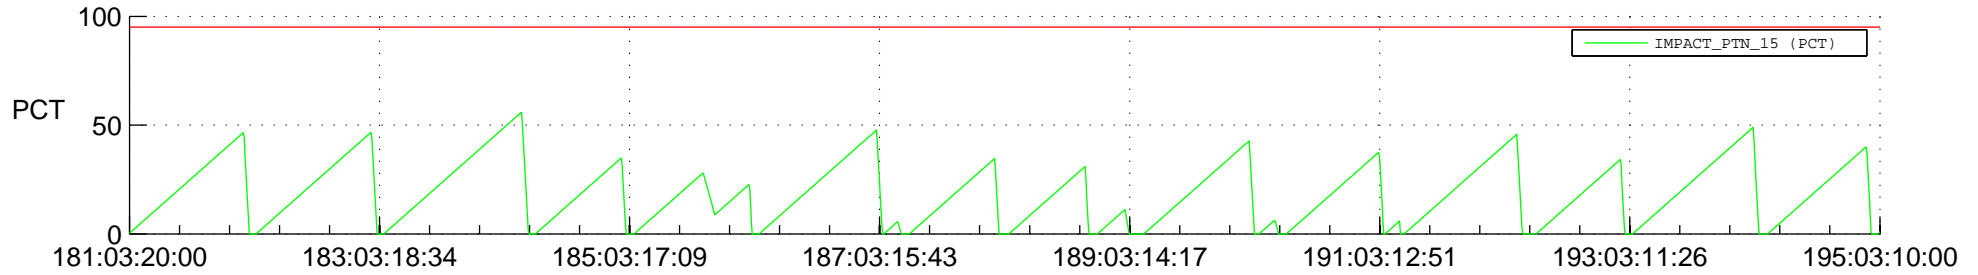

STEREO AHEAD SSR PCT Full Prediction

SWAVES_Percent_Full_Prediction

IMPACT_Percent_Full_Prediction

PLASTIC_Percent_Full_Prediction

Spacecraft_DownLink_Rate