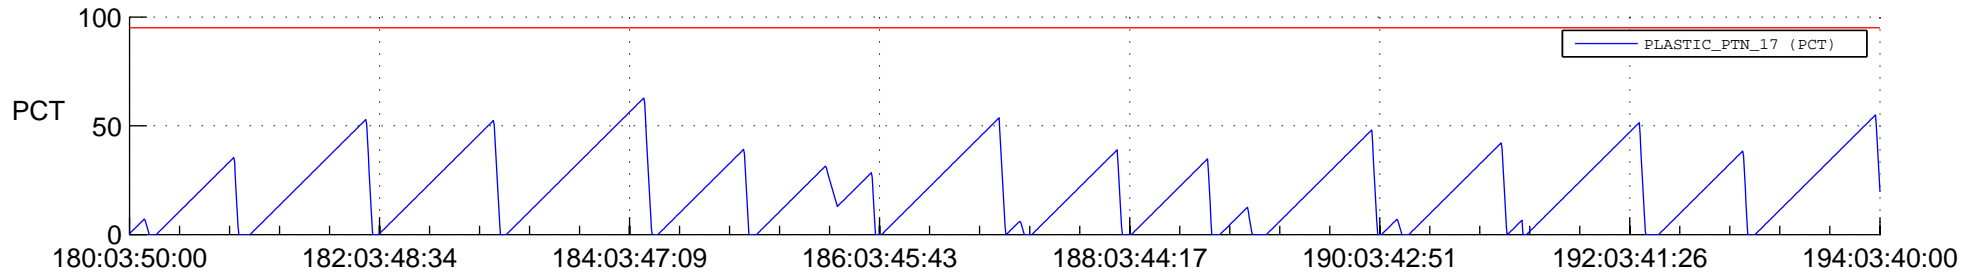

# STEREO AHEAD SSR PCT Full Prediction

## SWAVES\_Percent\_Full\_Prediction

## Spacecraft\_DownLink\_Rate

Ground Time (2019:180:03:50:00.000 -2019:194:03:40:00.000)