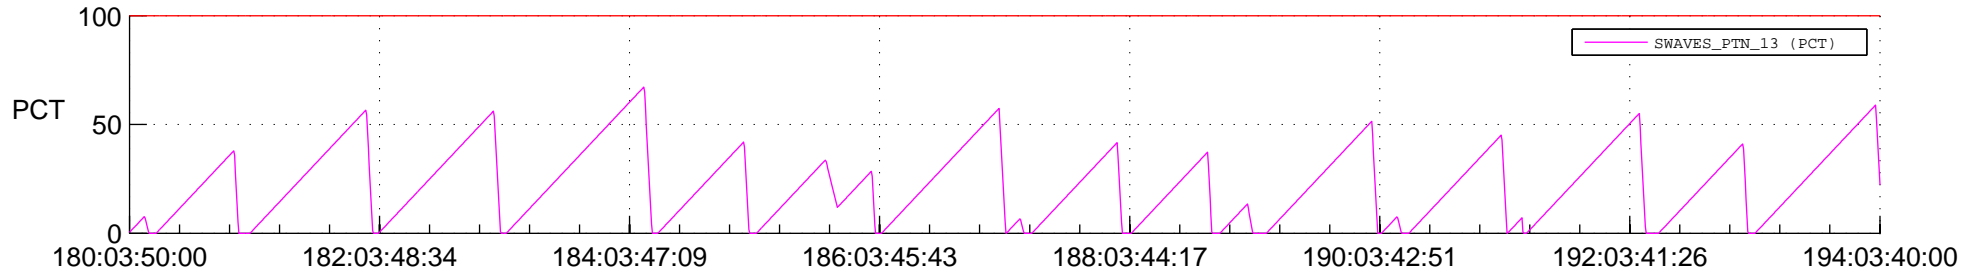

## SWAVES\_Percent\_Full\_Prediction

## Spacecraft\_DownLink\_Rate

Ground Time (2019:180:03:50:00.000 -2019:194:03:40:00.000)