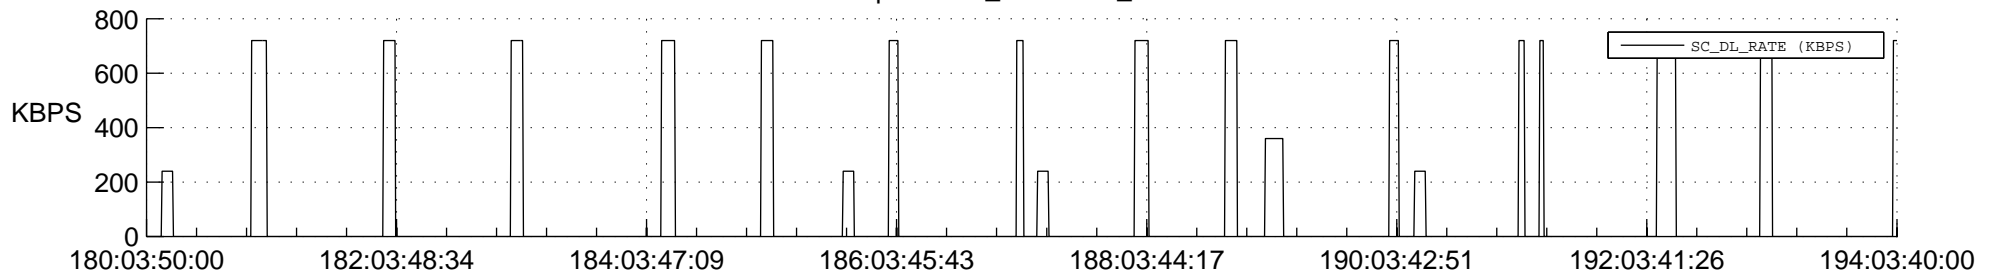

## Spacecraft\_DownLink\_Rate

Ground Time (2019:180:03:50:00.000 -2019:194:03:40:00.000)