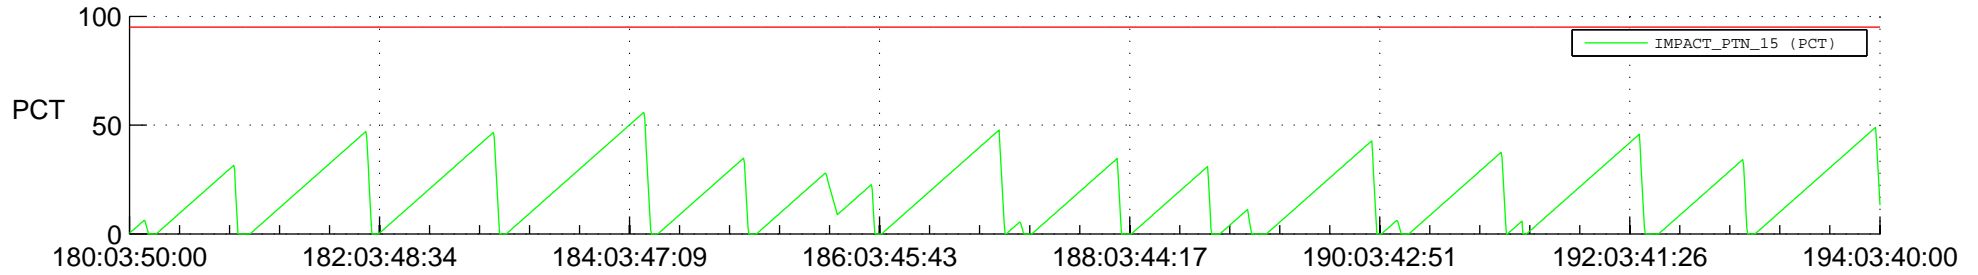

IMPACT_Percent_Full_Prediction