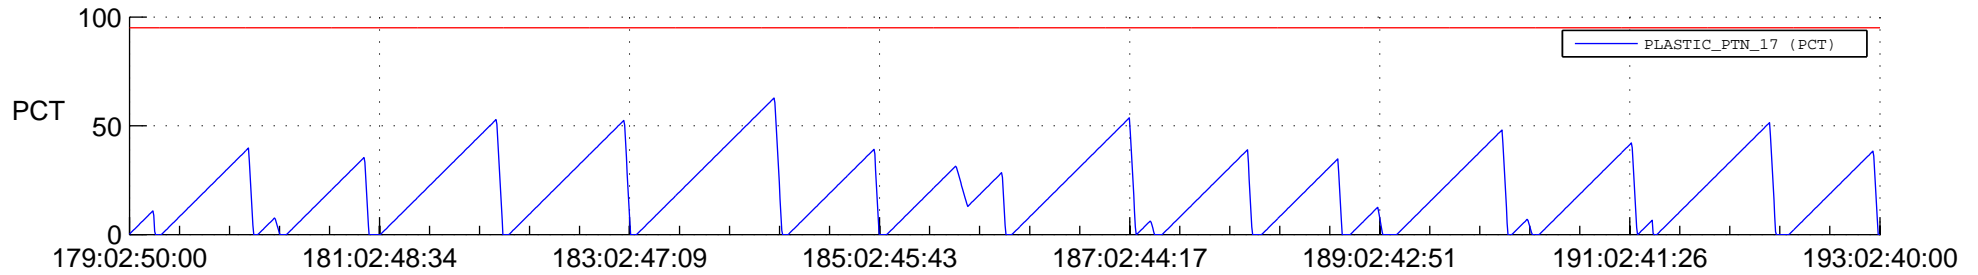

STEREO AHEAD SSR PCT Full Prediction

SWAVES_Percent_Full_Prediction

IMPACT_Percent_Full_Prediction

PLASTIC_Percent_Full_Prediction

Spacecraft_DownLink_Rate

Ground Time (2019:179:02:50:00.000 -2019:193:02:40:00.000)