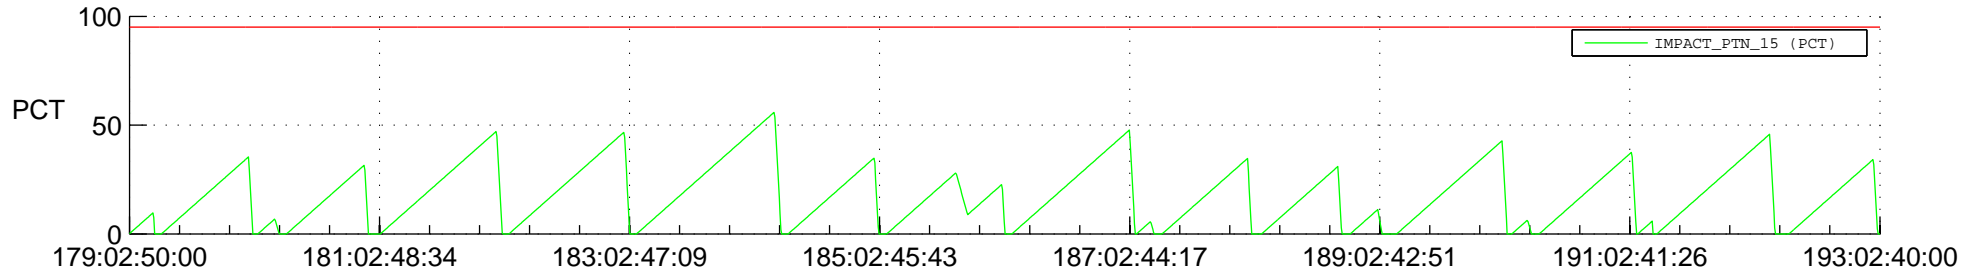

STEREO AHEAD SSR PCT Full Prediction

SWAVES_Percent_Full_Prediction

IMPACT_Percent_Full_Prediction

PLASTIC_Percent_Full_Prediction

Spacecraft_DownLink_Rate

Ground Time (2019:179:02:50:00.000 -2019:193:02:40:00.000)