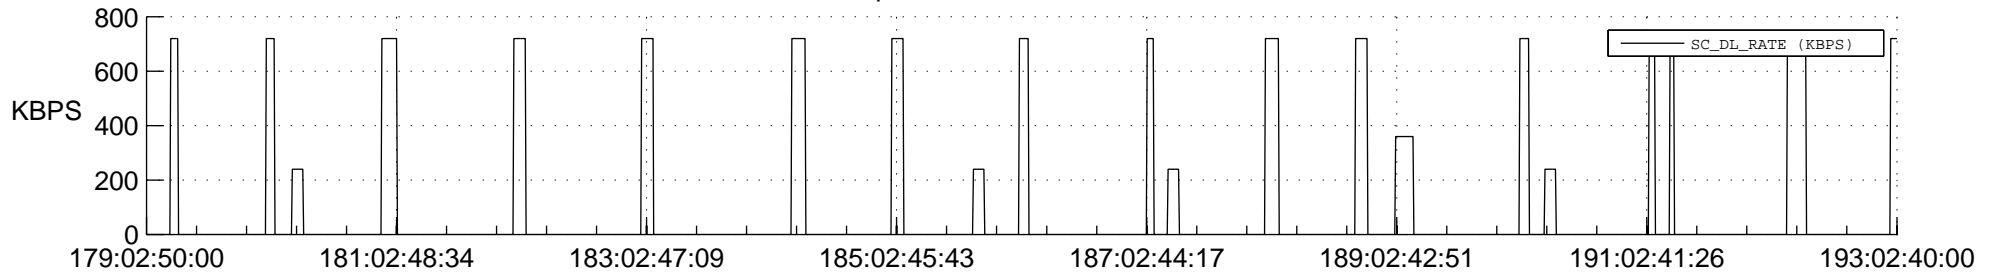

STEREO AHEAD SSR PCT Full Prediction

SWAVES_Percent_Full_Prediction

IMPACT_Percent_Full_Prediction

PLASTIC_Percent_Full_Prediction

Spacecraft_DownLink_Rate

Ground Time (2019:179:02:50:00.000 -2019:193:02:40:00.000)