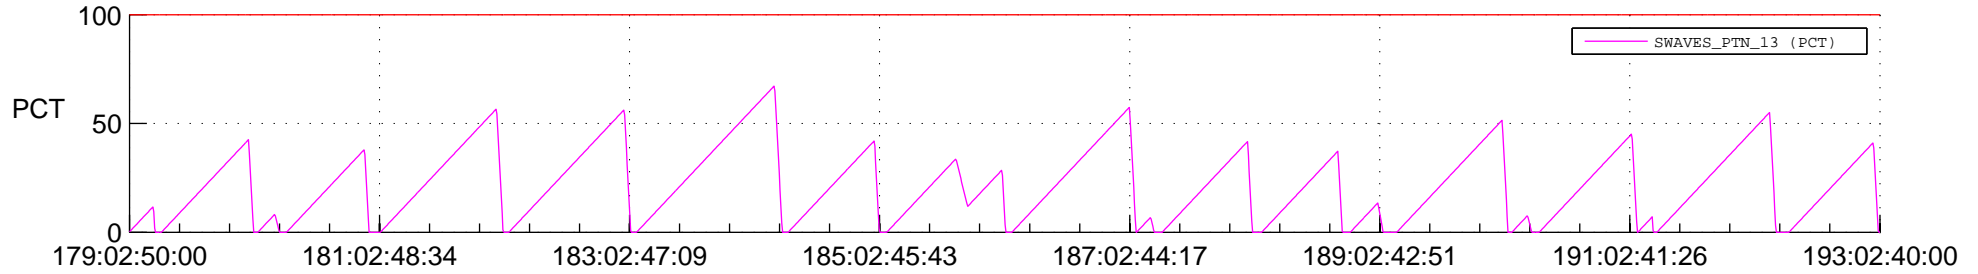

STEREO AHEAD SSR PCT Full Prediction

SWAVES_Percent_Full_Prediction

IMPACT_Percent_Full_Prediction

PLASTIC_Percent_Full_Prediction

Spacecraft_DownLink_Rate

Ground Time (2019:179:02:50:00.000 -2019:193:02:40:00.000)