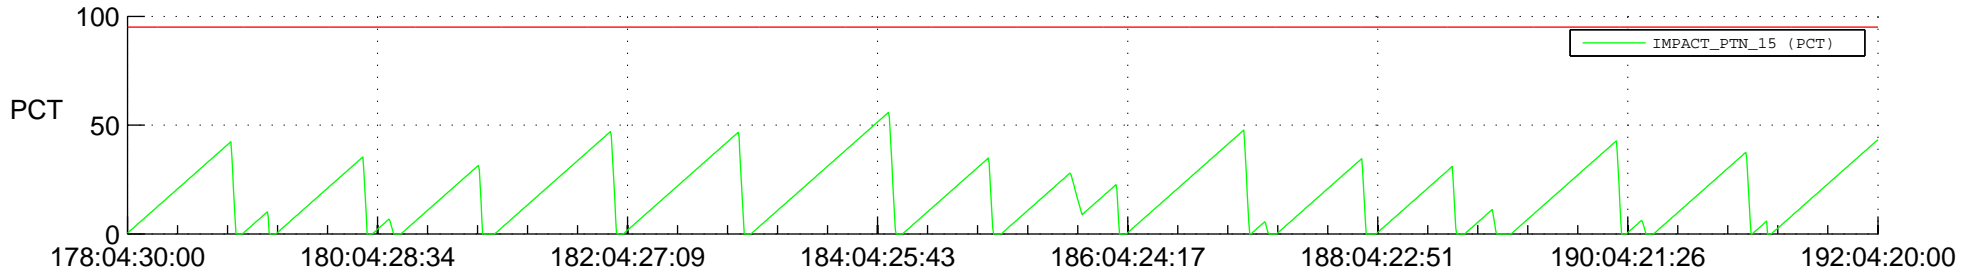

IMPACT_Percent_Full_Prediction