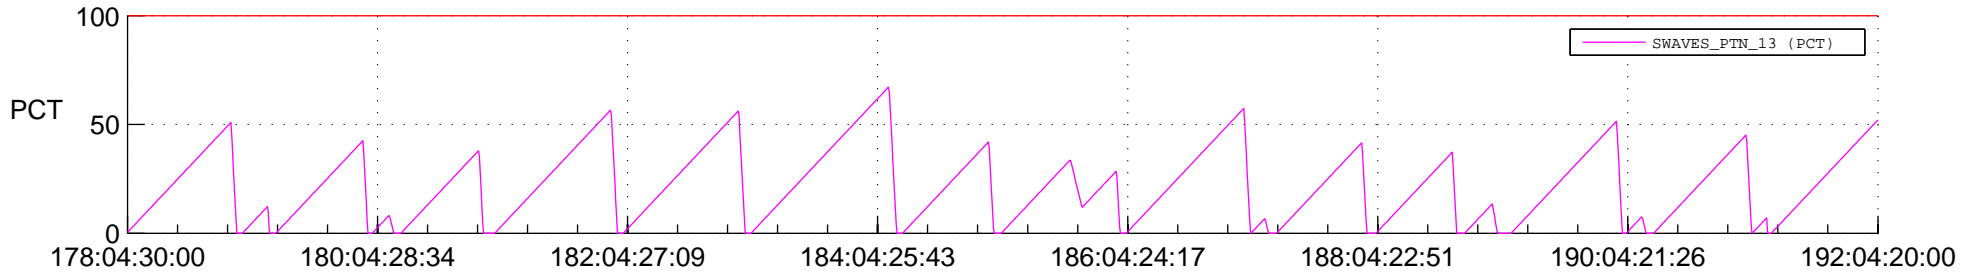

## SWAVES\_Percent\_Full\_Prediction

## Spacecraft\_DownLink\_Rate

Ground Time (2019:178:04:30:00.000 -2019:192:04:20:00.000)