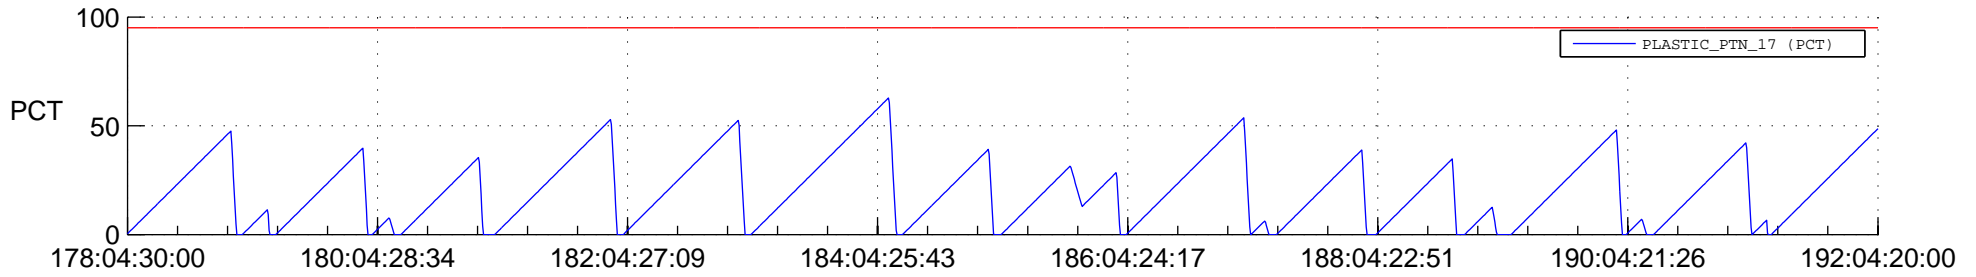

# STEREO AHEAD SSR PCT Full Prediction

## SWAVES\_Percent\_Full\_Prediction

## Spacecraft\_DownLink\_Rate

Ground Time (2019:178:04:30:00.000 -2019:192:04:20:00.000)