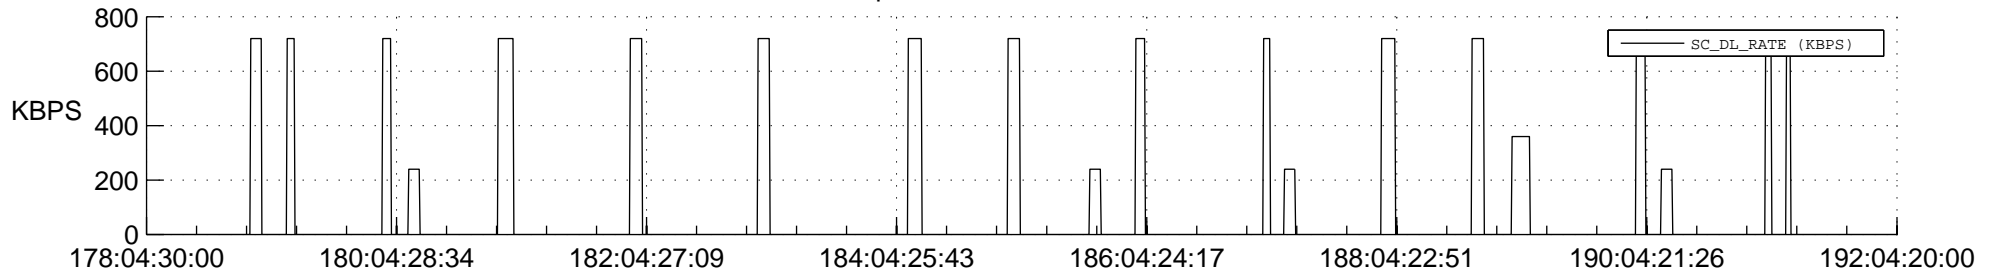

## Spacecraft\_DownLink\_Rate

Ground Time (2019:178:04:30:00.000 -2019:192:04:20:00.000)