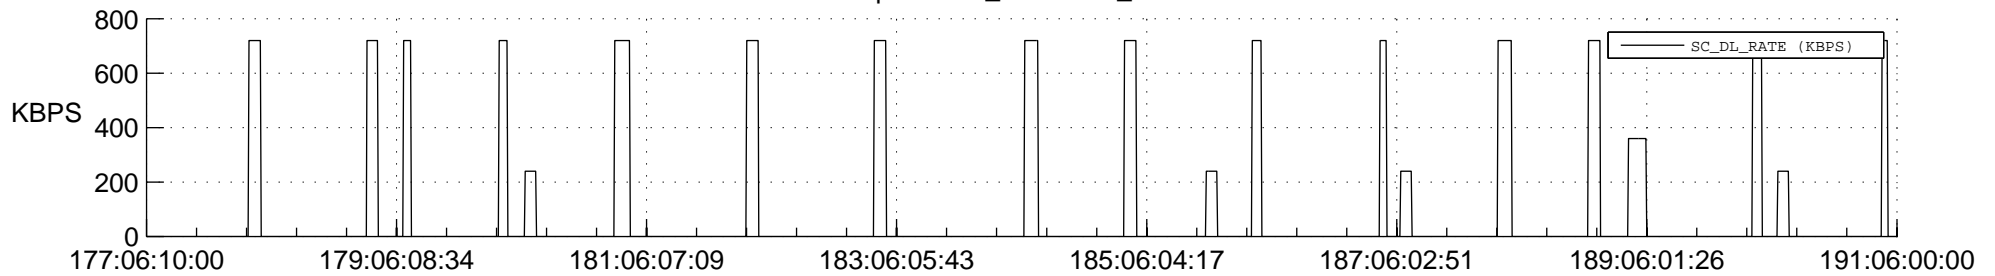

## Spacecraft\_DownLink\_Rate

Ground Time (2019:177:06:10:00.000 -2019:191:06:00:00.000)