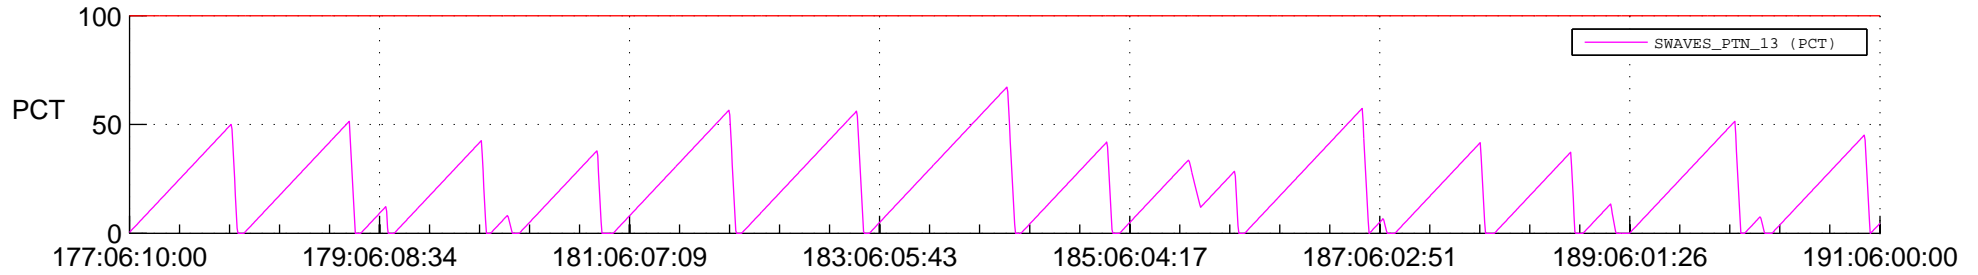

## SWAVES\_Percent\_Full\_Prediction

## Spacecraft\_DownLink\_Rate

Ground Time (2019:177:06:10:00.000 -2019:191:06:00:00.000)