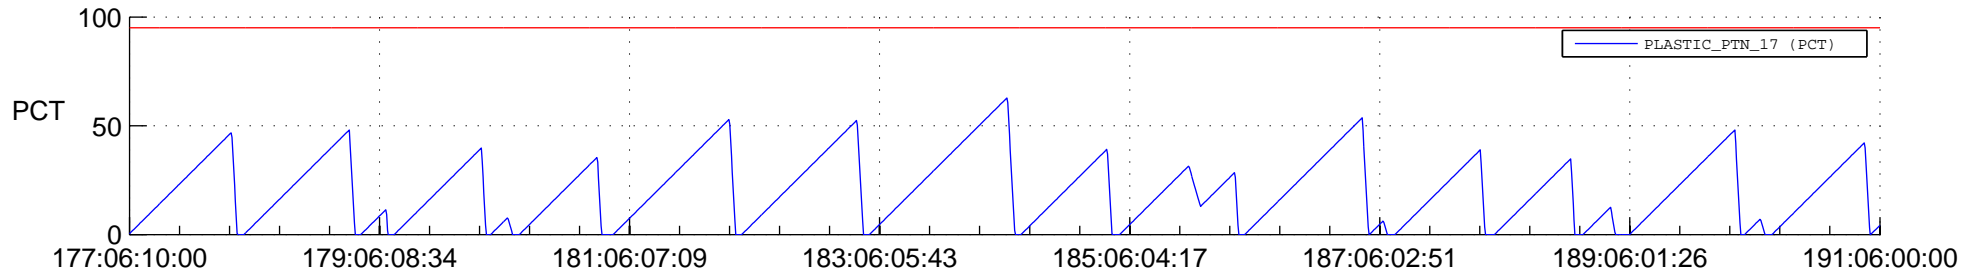

## SWAVES\_Percent\_Full\_Prediction

## Spacecraft\_DownLink\_Rate

Ground Time (2019:177:06:10:00.000 -2019:191:06:00:00.000)