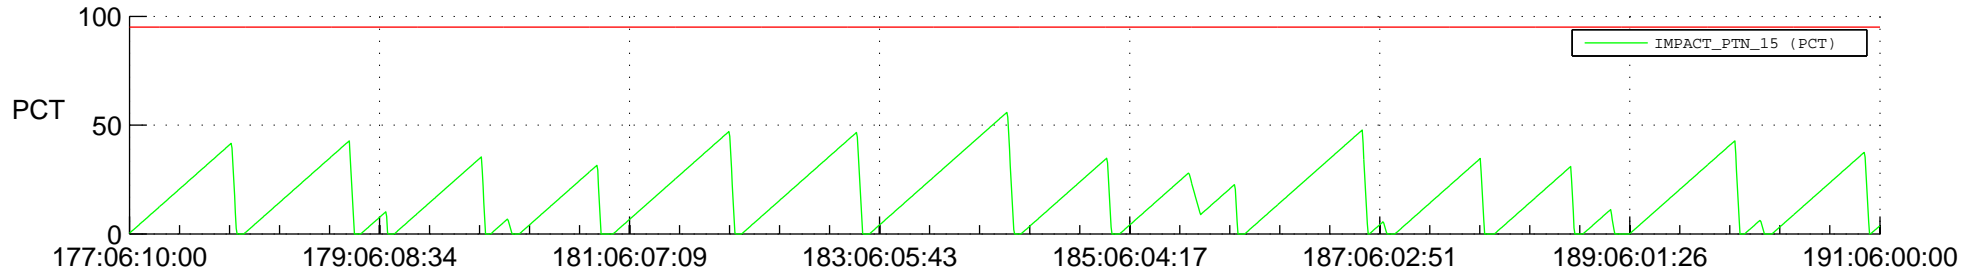

IMPACT_Percent_Full_Prediction