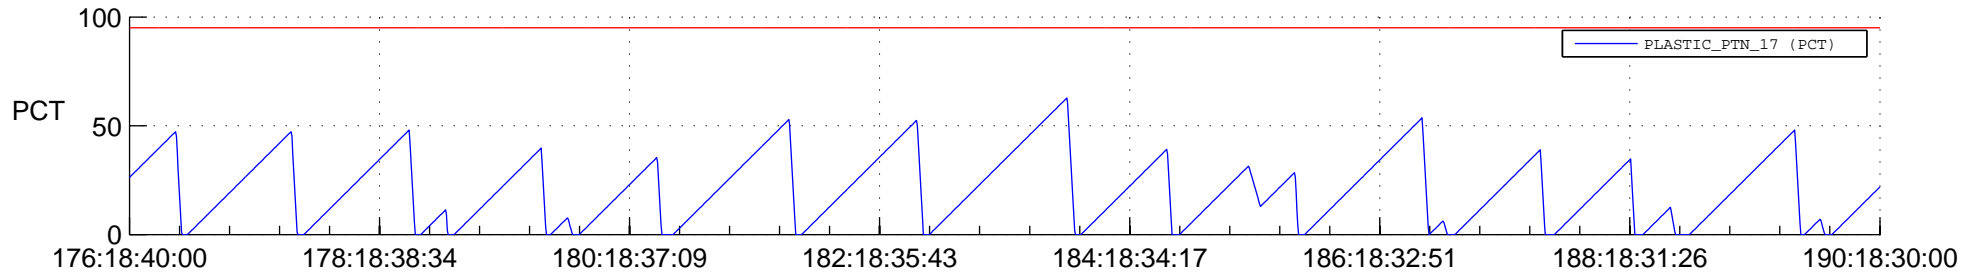

STEREO AHEAD SSR PCT Full Prediction

SWAVES_Percent_Full_Prediction

IMPACT_Percent_Full_Prediction

PLASTIC_Percent_Full_Prediction

Spacecraft_DownLink_Rate