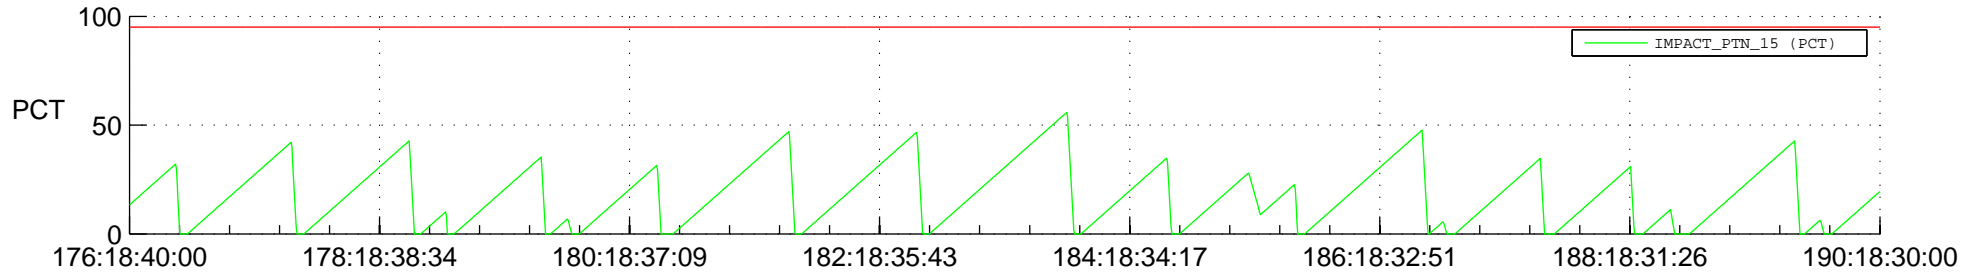

STEREO AHEAD SSR PCT Full Prediction

SWAVES_Percent_Full_Prediction

IMPACT_Percent_Full_Prediction

PLASTIC_Percent_Full_Prediction

Spacecraft_DownLink_Rate