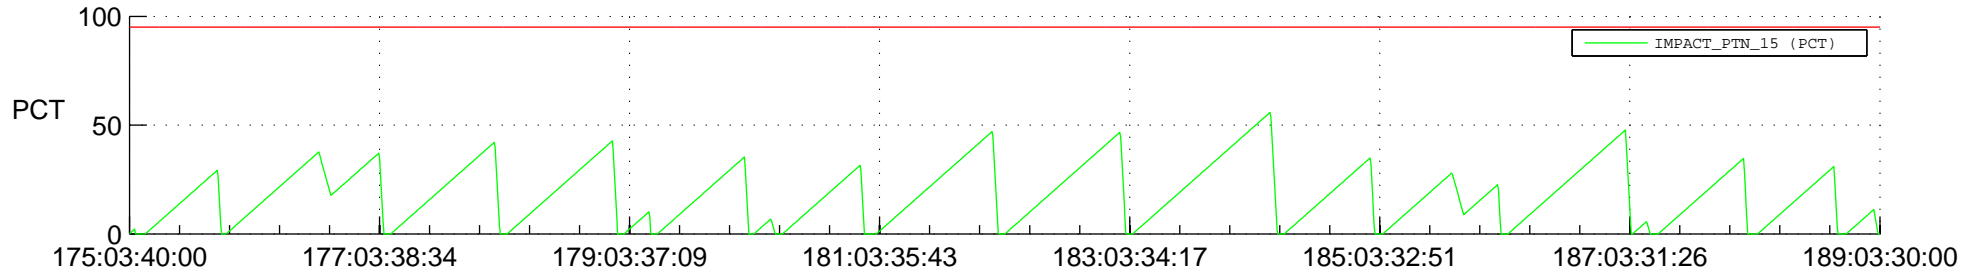

STEREO AHEAD SSR PCT Full Prediction

SWAVES_Percent_Full_Prediction

IMPACT_Percent_Full_Prediction

PLASTIC_Percent_Full_Prediction

Spacecraft_DownLink_Rate

Ground Time (2019:175:03:40:00.000 -2019:189:03:30:00.000)