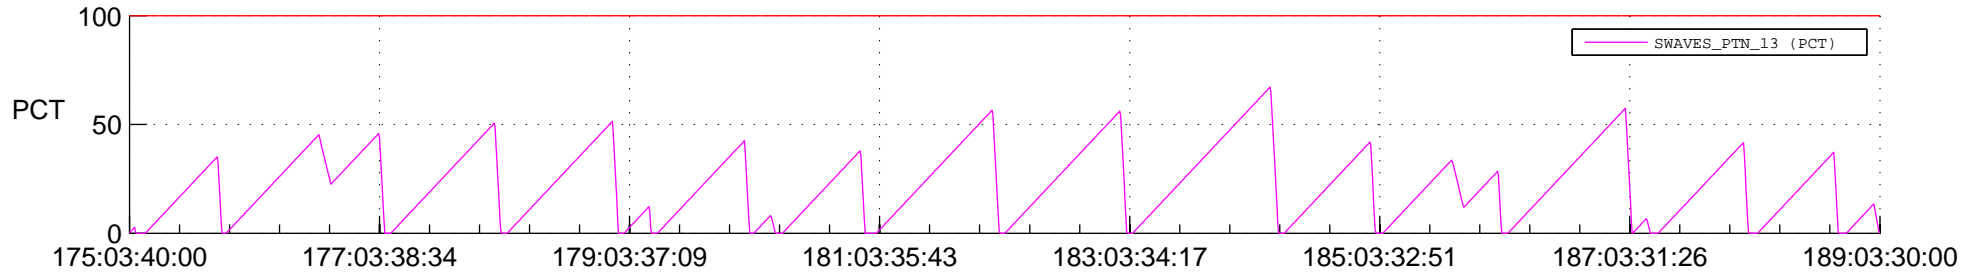

STEREO AHEAD SSR PCT Full Prediction

SWAVES_Percent_Full_Prediction

IMPACT_Percent_Full_Prediction

PLASTIC_Percent_Full_Prediction

Spacecraft_DownLink_Rate

Ground Time (2019:175:03:40:00.000 -2019:189:03:30:00.000)