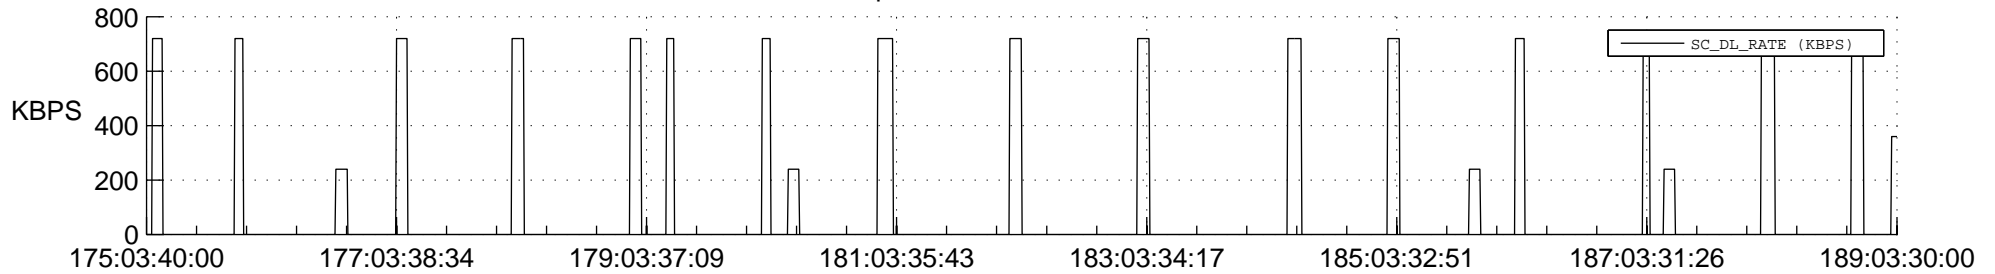

STEREO AHEAD SSR PCT Full Prediction

SWAVES_Percent_Full_Prediction

IMPACT_Percent_Full_Prediction

PLASTIC_Percent_Full_Prediction

Spacecraft_DownLink_Rate

Ground Time (2019:175:03:40:00.000 -2019:189:03:30:00.000)