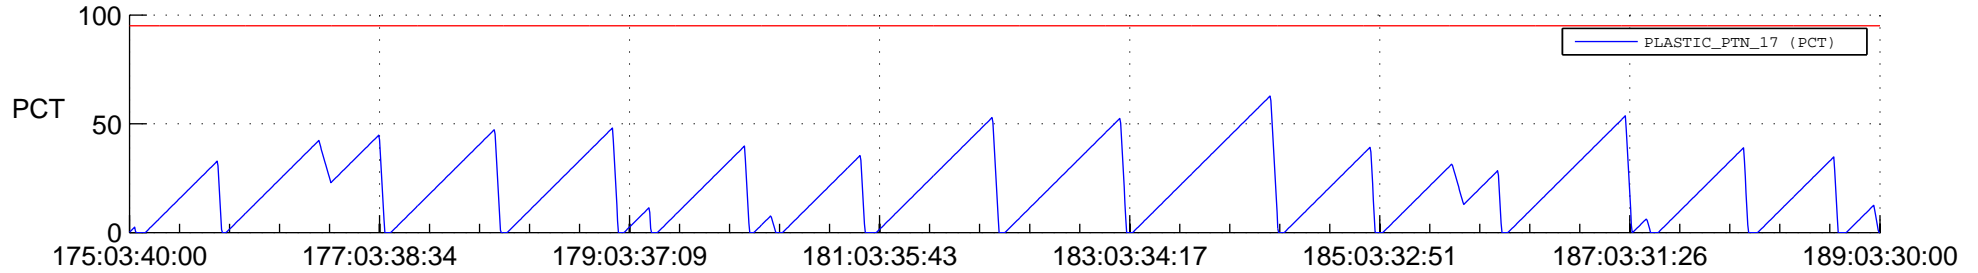

STEREO AHEAD SSR PCT Full Prediction

SWAVES_Percent_Full_Prediction

IMPACT_Percent_Full_Prediction

PLASTIC_Percent_Full_Prediction

Spacecraft_DownLink_Rate

Ground Time (2019:175:03:40:00.000 -2019:189:03:30:00.000)