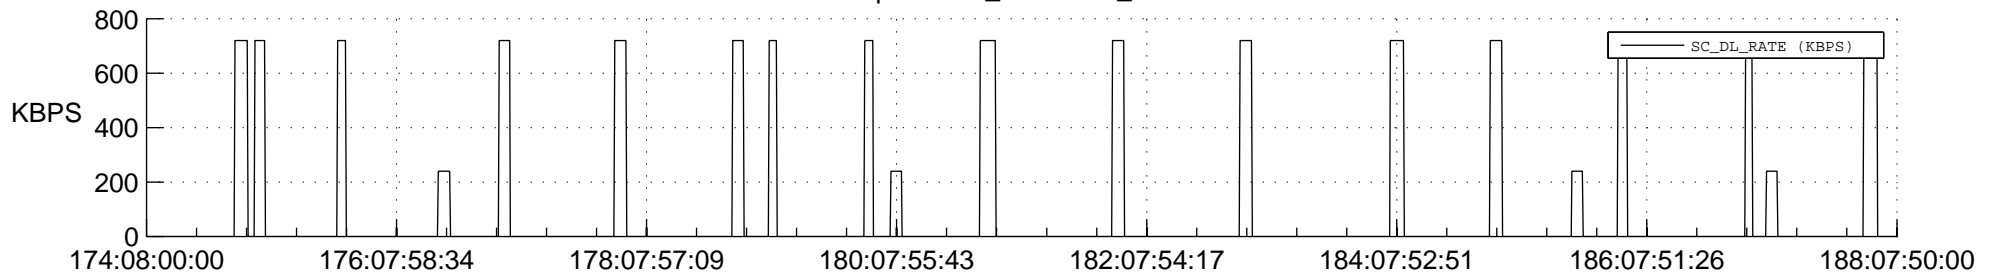

## Spacecraft\_DownLink\_Rate

Ground Time (2019:174:08:00:00.000 -2019:188:07:50:00.000)