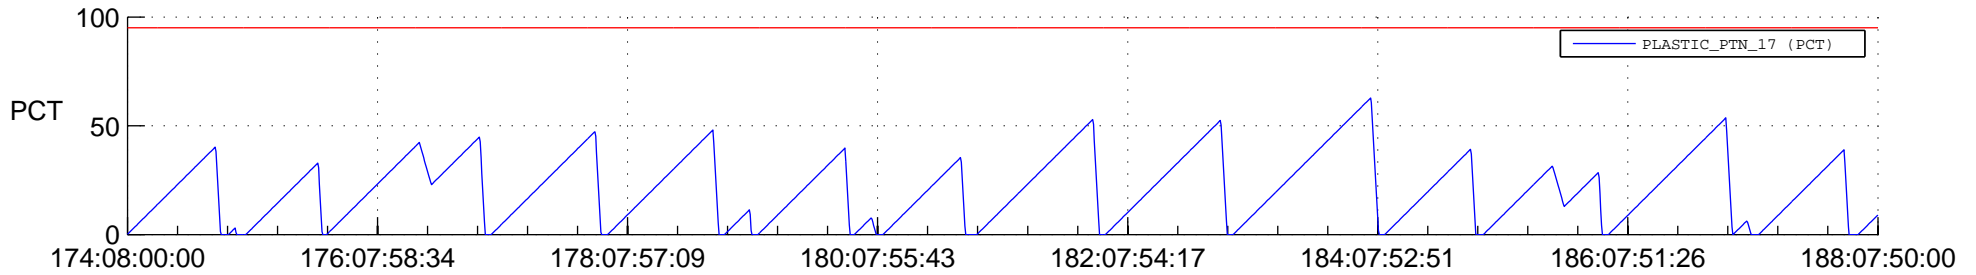

# STEREO AHEAD SSR PCT Full Prediction

## SWAVES\_Percent\_Full\_Prediction

## Spacecraft\_DownLink\_Rate

Ground Time (2019:174:08:00:00.000 -2019:188:07:50:00.000)