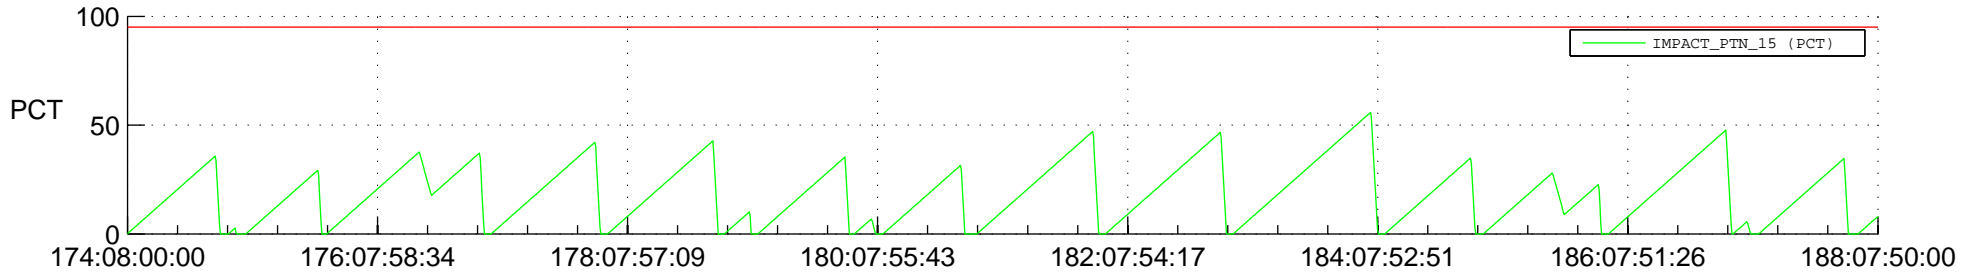

IMPACT_Percent_Full_Prediction