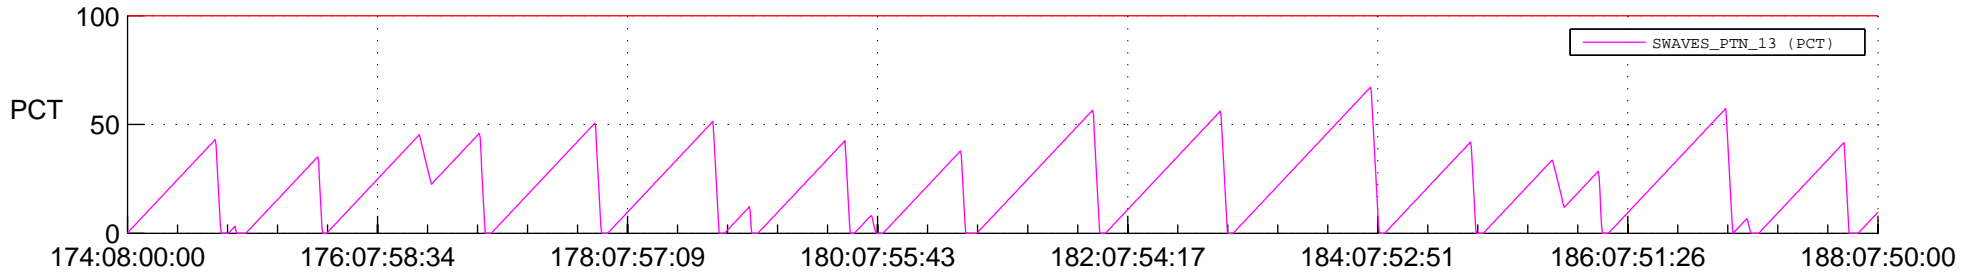

## SWAVES\_Percent\_Full\_Prediction

## Spacecraft\_DownLink\_Rate

Ground Time (2019:174:08:00:00.000 -2019:188:07:50:00.000)