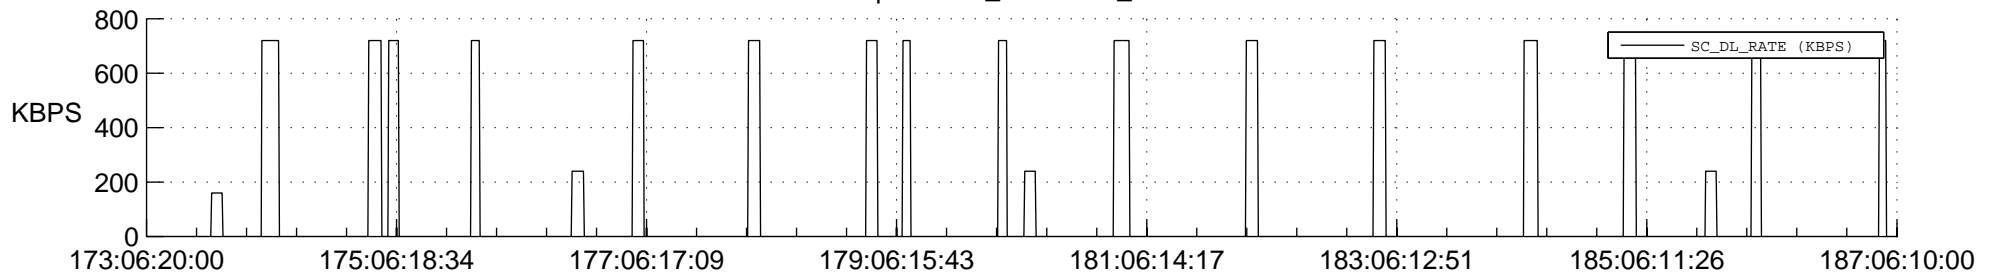

STEREO AHEAD SSR PCT Full Prediction

SWAVES_Percent_Full_Prediction

IMPACT_Percent_Full_Prediction

PLASTIC_Percent_Full_Prediction

Spacecraft_DownLink_Rate

Ground Time (2019:173:06:20:00.000 -2019:187:06:10:00.000)