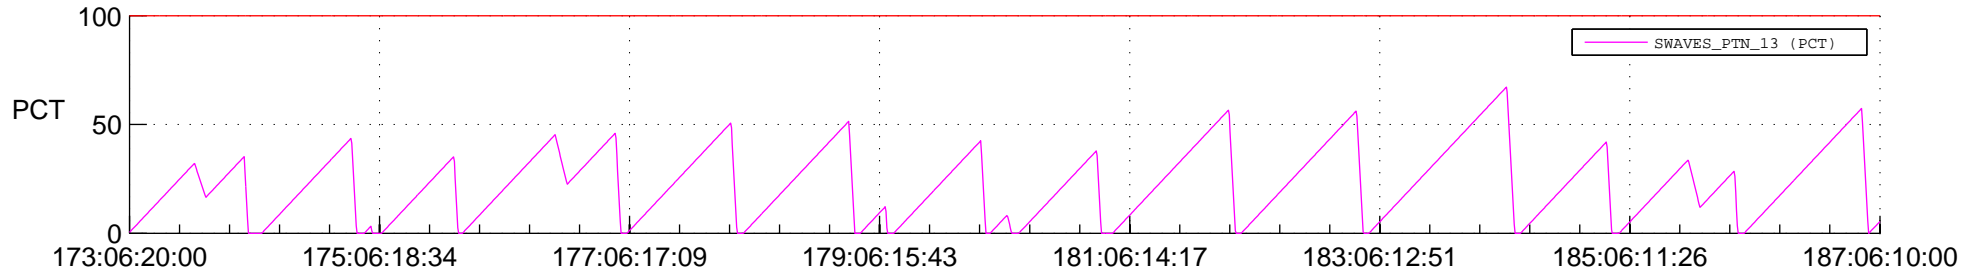

STEREO AHEAD SSR PCT Full Prediction

SWAVES_Percent_Full_Prediction

IMPACT_Percent_Full_Prediction

PLASTIC_Percent_Full_Prediction

Spacecraft_DownLink_Rate

Ground Time (2019:173:06:20:00.000 -2019:187:06:10:00.000)