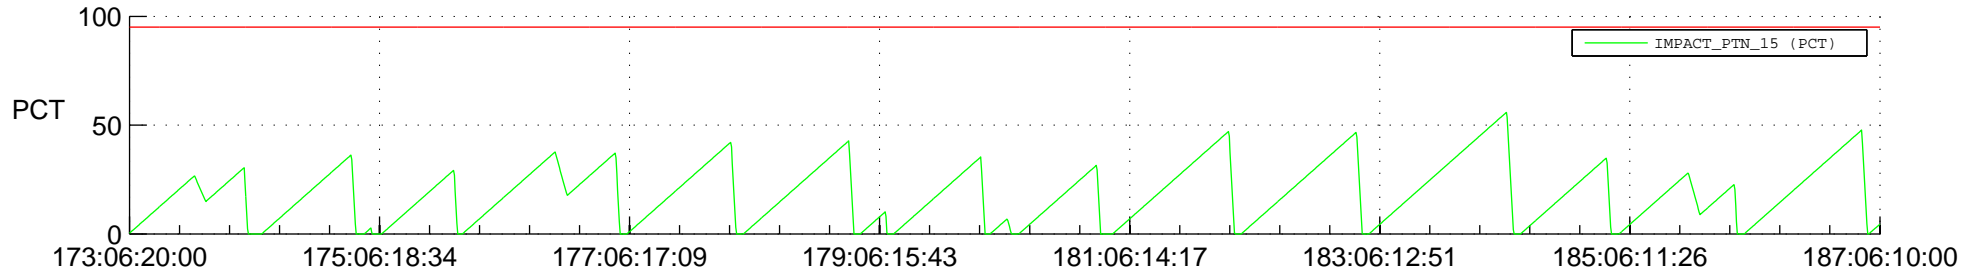

STEREO AHEAD SSR PCT Full Prediction

SWAVES_Percent_Full_Prediction

IMPACT_Percent_Full_Prediction

PLASTIC_Percent_Full_Prediction

Spacecraft_DownLink_Rate

Ground Time (2019:173:06:20:00.000 -2019:187:06:10:00.000)