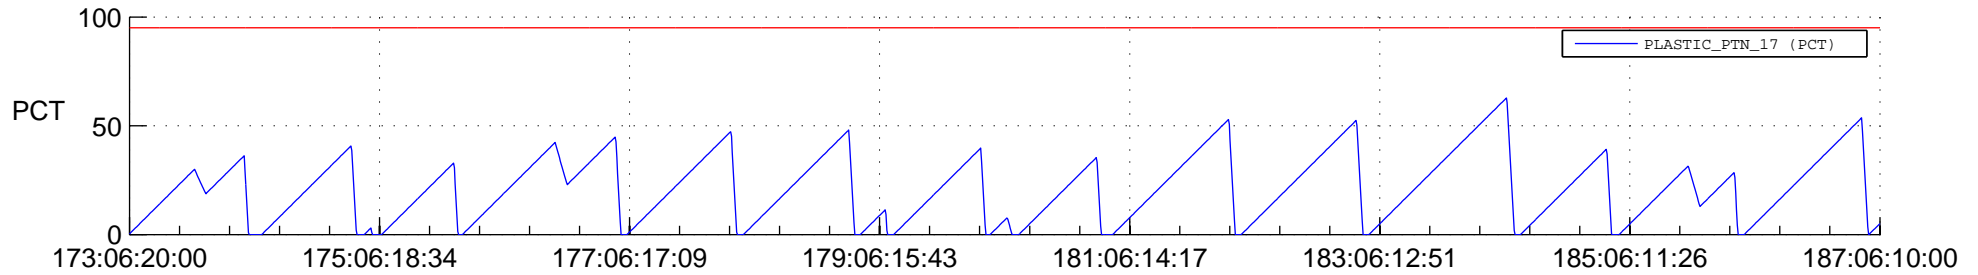

STEREO AHEAD SSR PCT Full Prediction

SWAVES_Percent_Full_Prediction

IMPACT_Percent_Full_Prediction

PLASTIC_Percent_Full_Prediction

Spacecraft_DownLink_Rate

Ground Time (2019:173:06:20:00.000 -2019:187:06:10:00.000)