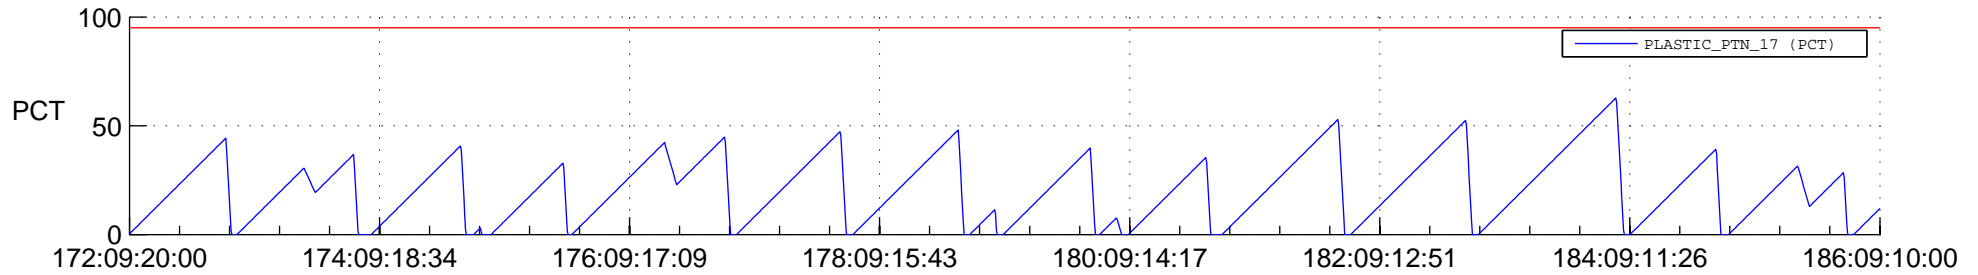

STEREO AHEAD SSR PCT Full Prediction

SWAVES_Percent_Full_Prediction

IMPACT_Percent_Full_Prediction

PLASTIC_Percent_Full_Prediction

Spacecraft_DownLink_Rate