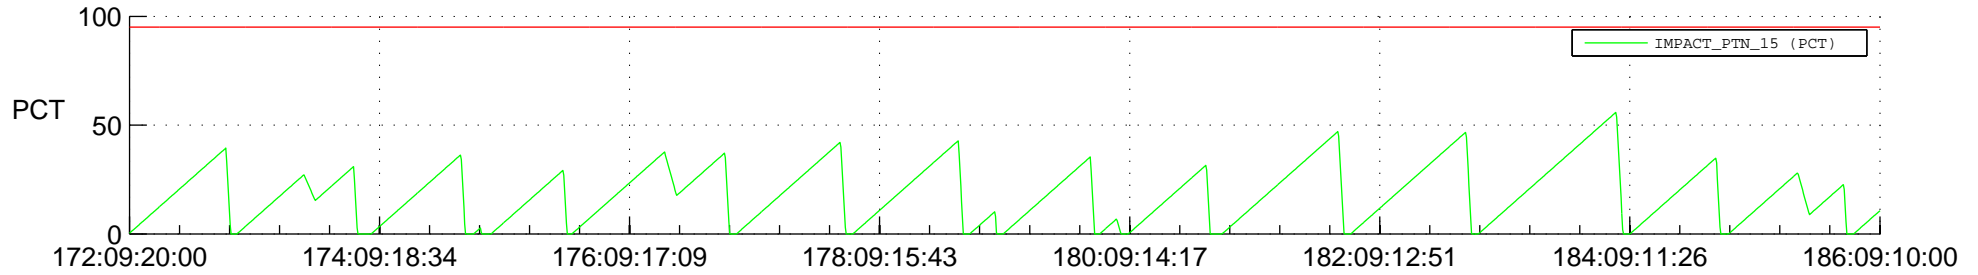

STEREO AHEAD SSR PCT Full Prediction

SWAVES_Percent_Full_Prediction

IMPACT_Percent_Full_Prediction

PLASTIC_Percent_Full_Prediction

Spacecraft_DownLink_Rate