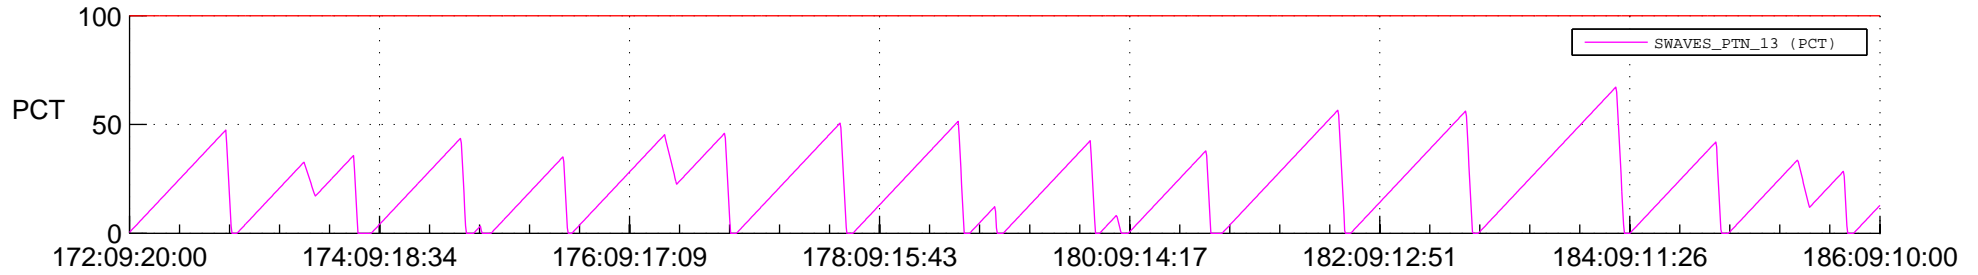

STEREO AHEAD SSR PCT Full Prediction

SWAVES_Percent_Full_Prediction

IMPACT_Percent_Full_Prediction

PLASTIC_Percent_Full_Prediction

Spacecraft_DownLink_Rate