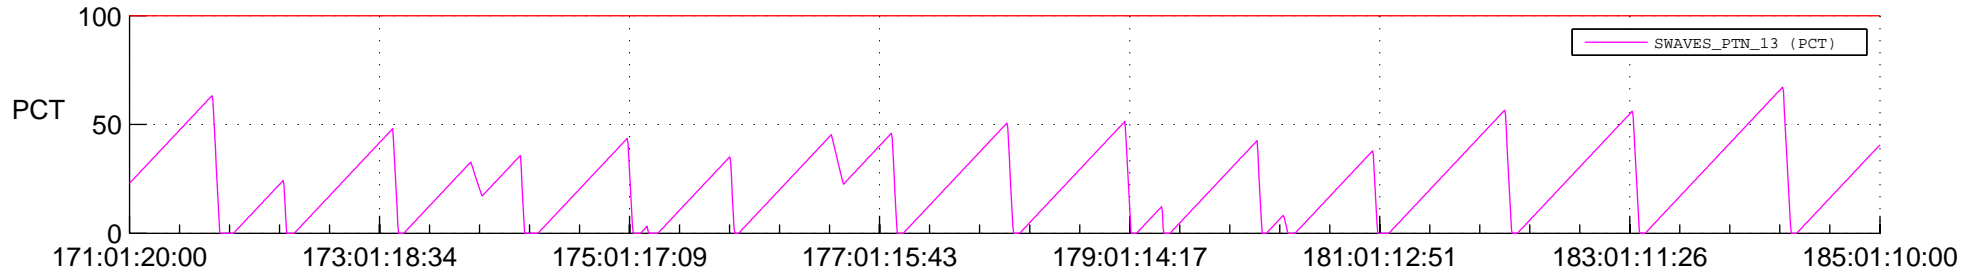

## SWAVES\_Percent\_Full\_Prediction

## Spacecraft\_DownLink\_Rate

Ground Time (2019:171:01:20:00.000 -2019:185:01:10:00.000)