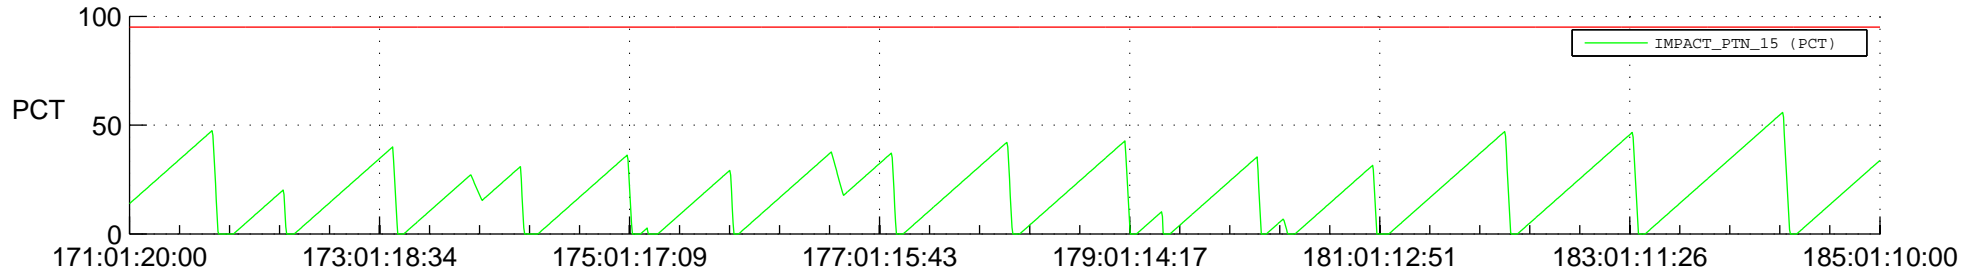

IMPACT_Percent_Full_Prediction