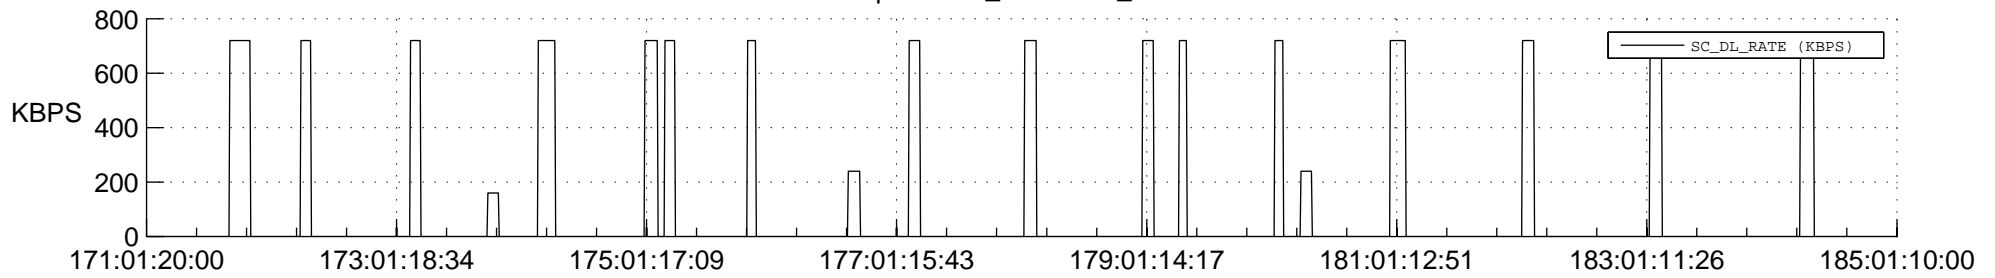

## Spacecraft\_DownLink\_Rate

Ground Time (2019:171:01:20:00.000 -2019:185:01:10:00.000)