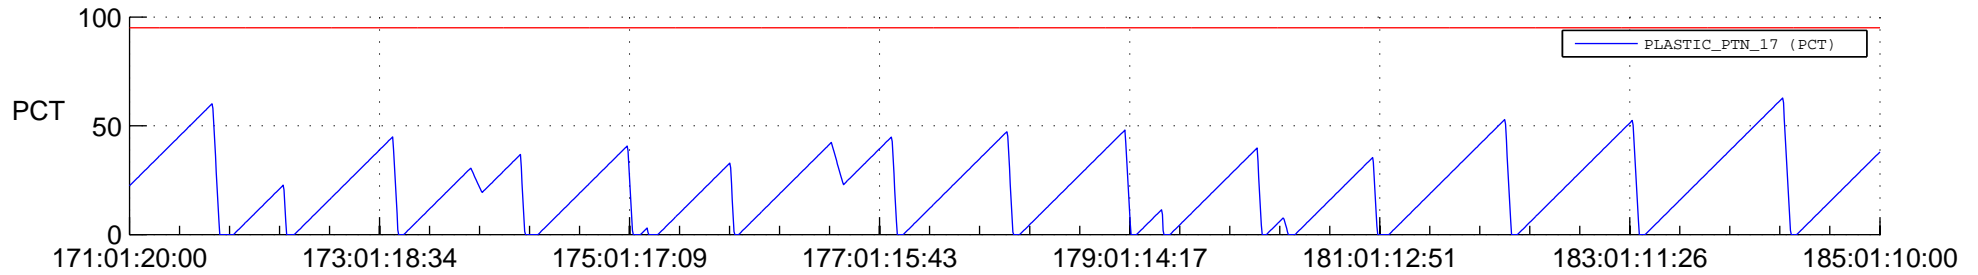

## SWAVES\_Percent\_Full\_Prediction

## Spacecraft\_DownLink\_Rate

Ground Time (2019:171:01:20:00.000 -2019:185:01:10:00.000)