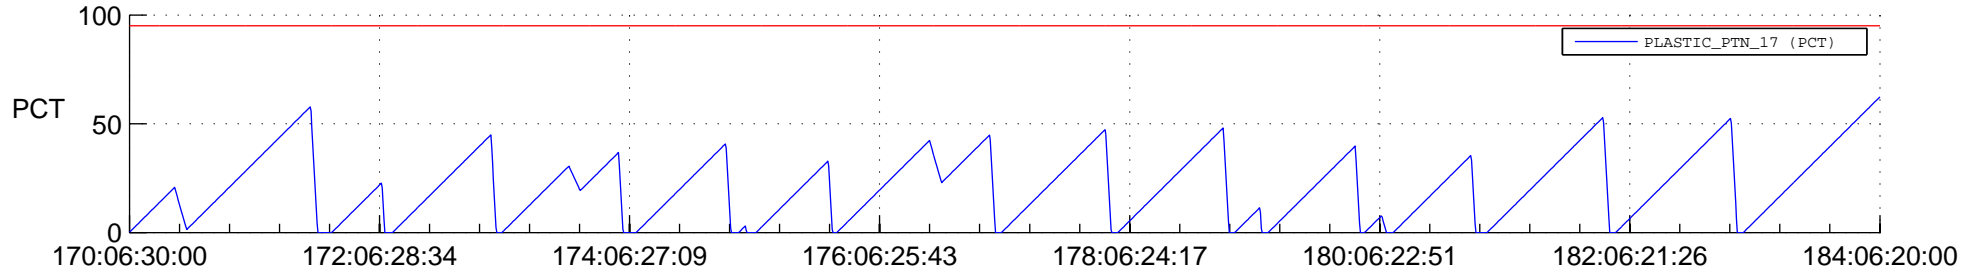

STEREO AHEAD SSR PCT Full Prediction

SWAVES_Percent_Full_Prediction

IMPACT_Percent_Full_Prediction

PLASTIC_Percent_Full_Prediction

Spacecraft_DownLink_Rate

Ground Time (2019:170:06:30:00.000 -2019:184:06:20:00.000)