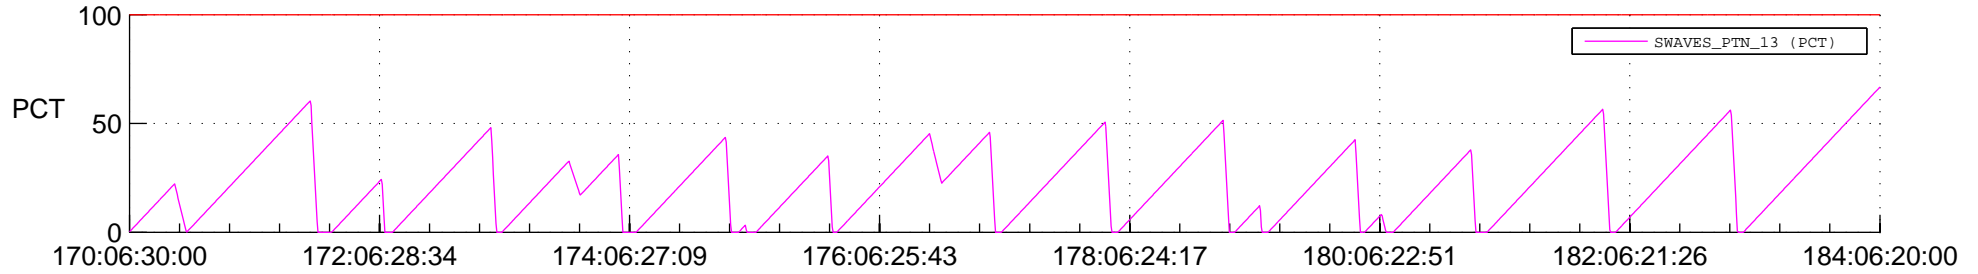

STEREO AHEAD SSR PCT Full Prediction

SWAVES_Percent_Full_Prediction

IMPACT_Percent_Full_Prediction

PLASTIC_Percent_Full_Prediction

Spacecraft_DownLink_Rate

Ground Time (2019:170:06:30:00.000 -2019:184:06:20:00.000)