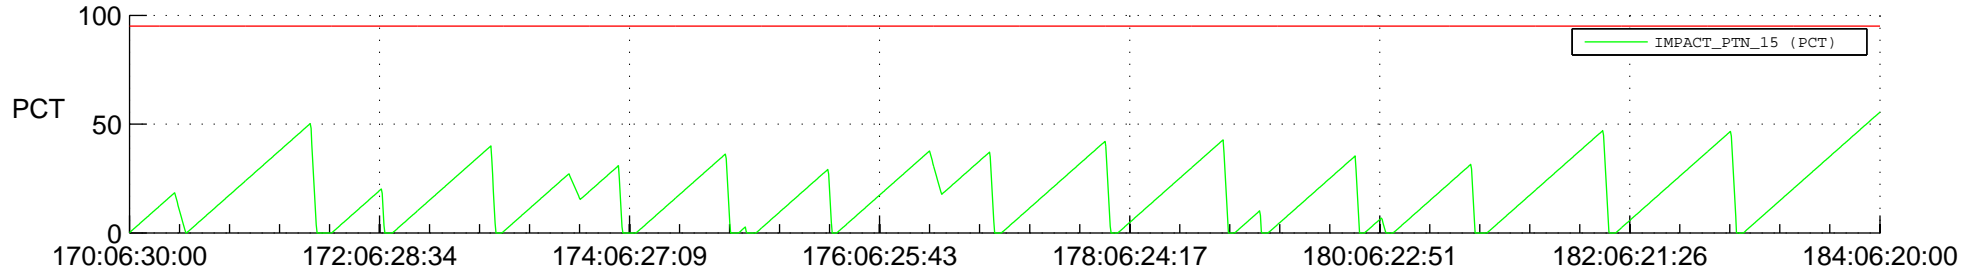

STEREO AHEAD SSR PCT Full Prediction

SWAVES_Percent_Full_Prediction

IMPACT_Percent_Full_Prediction

PLASTIC_Percent_Full_Prediction

Spacecraft_DownLink_Rate

Ground Time (2019:170:06:30:00.000 -2019:184:06:20:00.000)