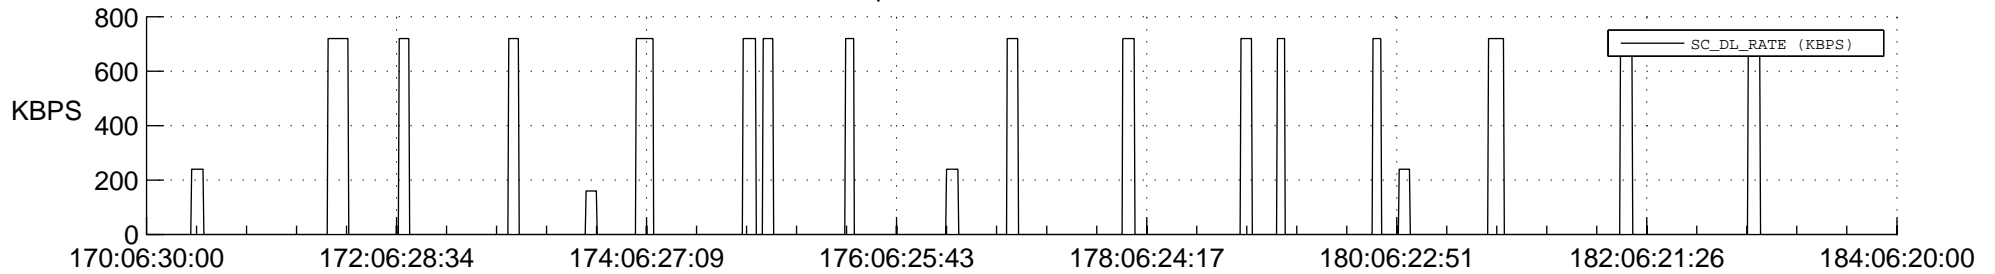

STEREO AHEAD SSR PCT Full Prediction

SWAVES_Percent_Full_Prediction

IMPACT_Percent_Full_Prediction

PLASTIC_Percent_Full_Prediction

Spacecraft_DownLink_Rate

Ground Time (2019:170:06:30:00.000 -2019:184:06:20:00.000)