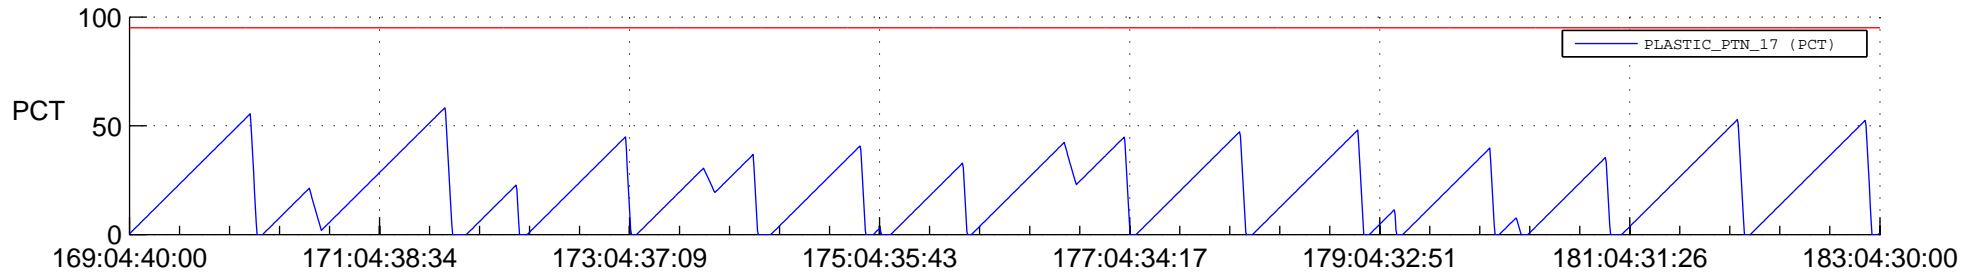

STEREO AHEAD SSR PCT Full Prediction

SWAVES_Percent_Full_Prediction

IMPACT_Percent_Full_Prediction

PLASTIC_Percent_Full_Prediction

Spacecraft_DownLink_Rate