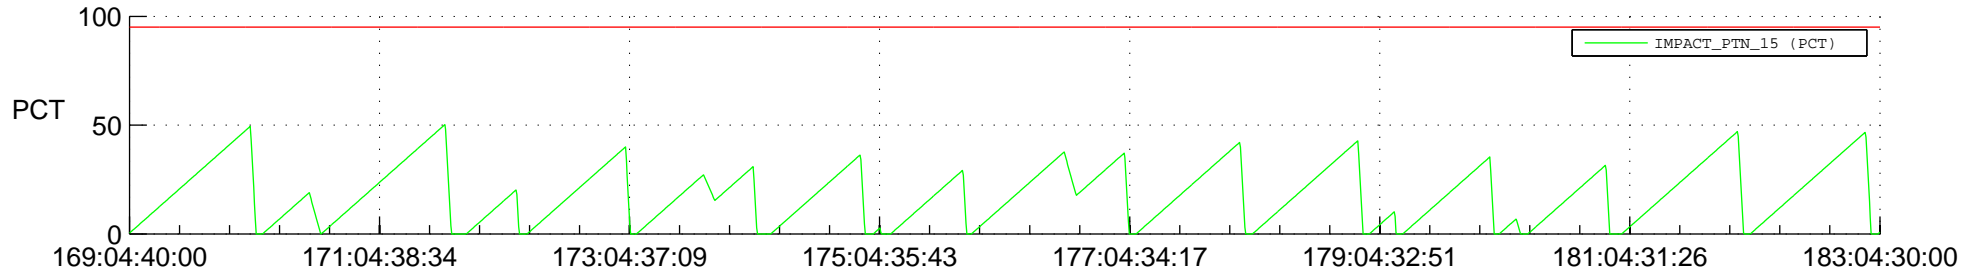

STEREO AHEAD SSR PCT Full Prediction

SWAVES_Percent_Full_Prediction

IMPACT_Percent_Full_Prediction

PLASTIC_Percent_Full_Prediction

Spacecraft_DownLink_Rate