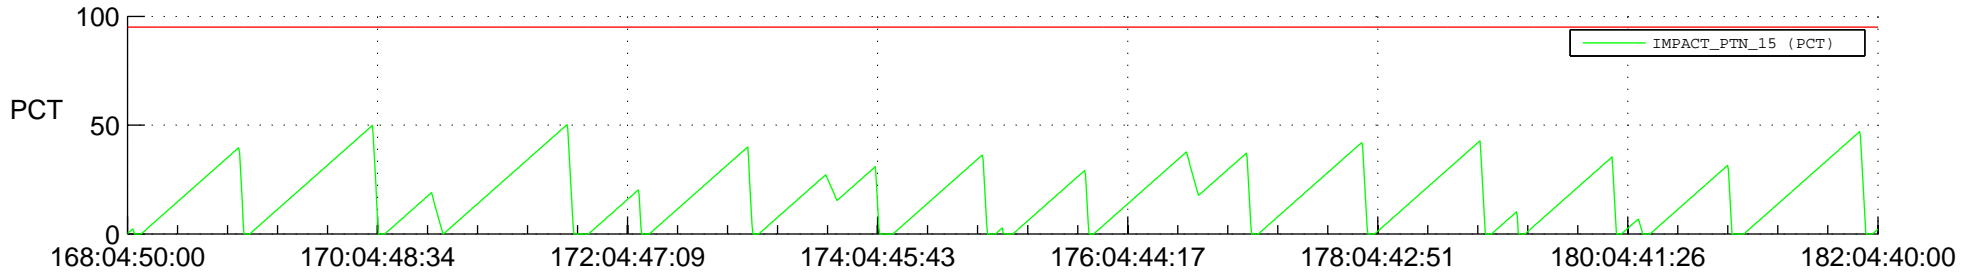

STEREO AHEAD SSR PCT Full Prediction

SWAVES_Percent_Full_Prediction

IMPACT_Percent_Full_Prediction

PLASTIC_Percent_Full_Prediction

Spacecraft_DownLink_Rate

Ground Time (2019:168:04:50:00.000 -2019:182:04:40:00.000)