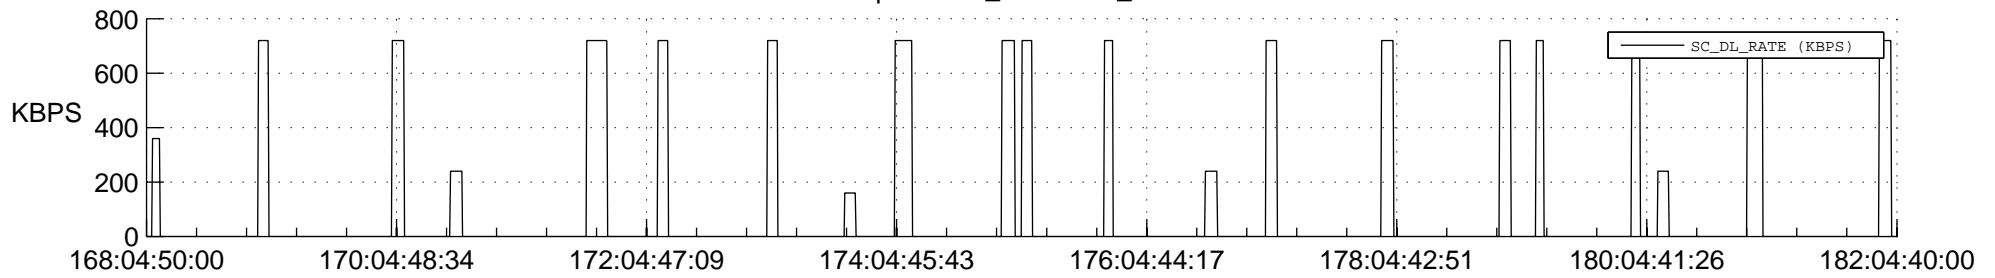

STEREO AHEAD SSR PCT Full Prediction

SWAVES_Percent_Full_Prediction

IMPACT_Percent_Full_Prediction

PLASTIC_Percent_Full_Prediction

Spacecraft_DownLink_Rate

Ground Time (2019:168:04:50:00.000 -2019:182:04:40:00.000)