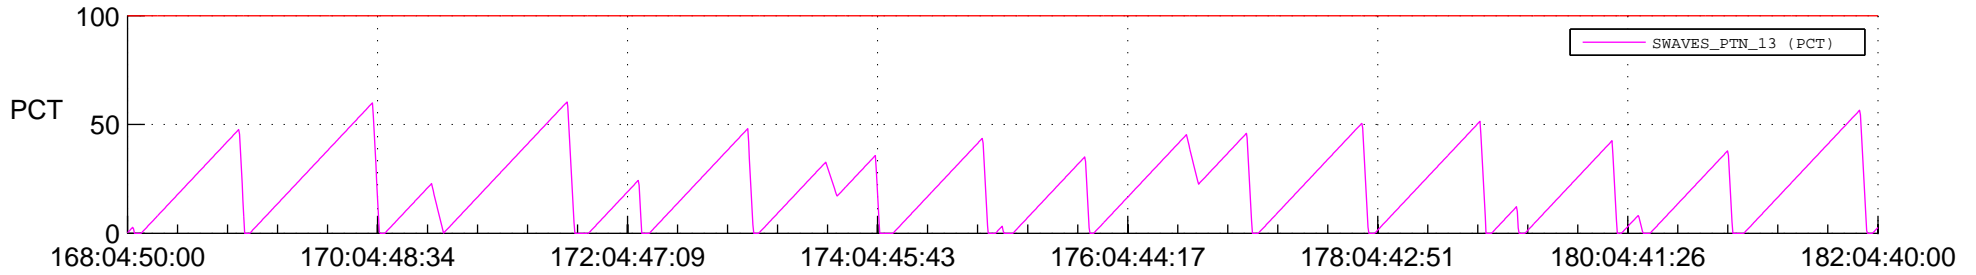

STEREO AHEAD SSR PCT Full Prediction

SWAVES_Percent_Full_Prediction

IMPACT_Percent_Full_Prediction

PLASTIC_Percent_Full_Prediction

Spacecraft_DownLink_Rate

Ground Time (2019:168:04:50:00.000 -2019:182:04:40:00.000)