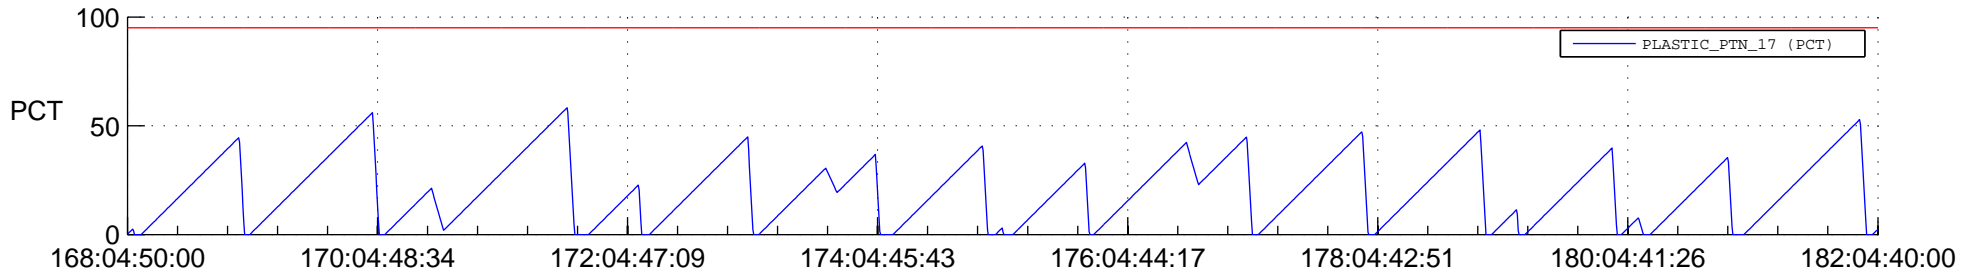

STEREO AHEAD SSR PCT Full Prediction

SWAVES_Percent_Full_Prediction

IMPACT_Percent_Full_Prediction

PLASTIC_Percent_Full_Prediction

Spacecraft_DownLink_Rate

Ground Time (2019:168:04:50:00.000 -2019:182:04:40:00.000)