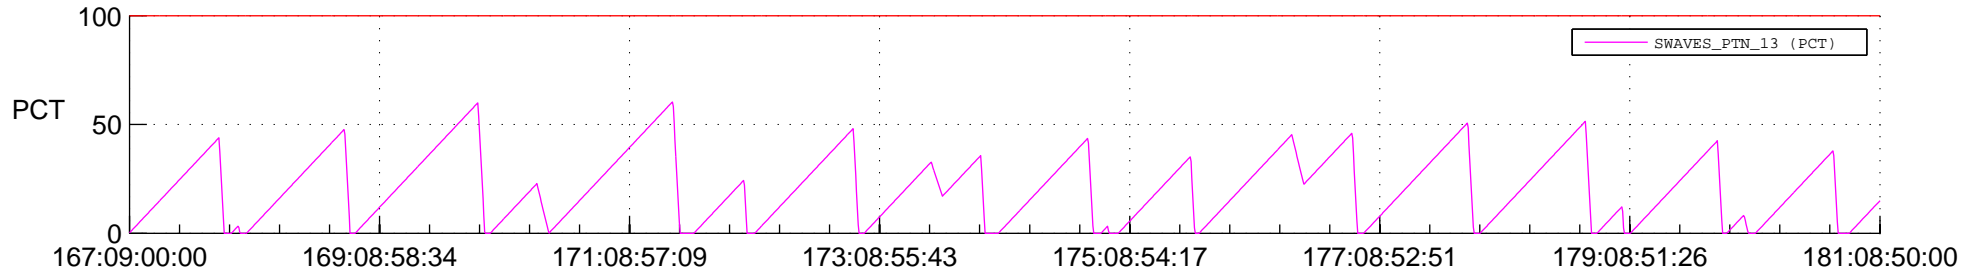

STEREO AHEAD SSR PCT Full Prediction

SWAVES_Percent_Full_Prediction

IMPACT_Percent_Full_Prediction

PLASTIC_Percent_Full_Prediction

Spacecraft_DownLink_Rate

Ground Time (2019:167:09:00:00.000 -2019:181:08:50:00.000)