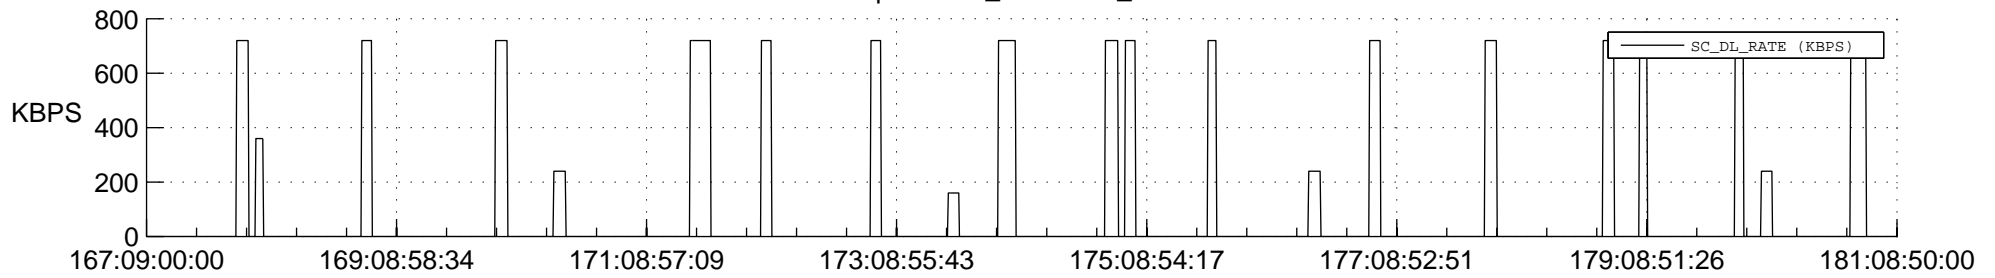

STEREO AHEAD SSR PCT Full Prediction

SWAVES_Percent_Full_Prediction

IMPACT_Percent_Full_Prediction

PLASTIC_Percent_Full_Prediction

Spacecraft_DownLink_Rate

Ground Time (2019:167:09:00:00.000 -2019:181:08:50:00.000)