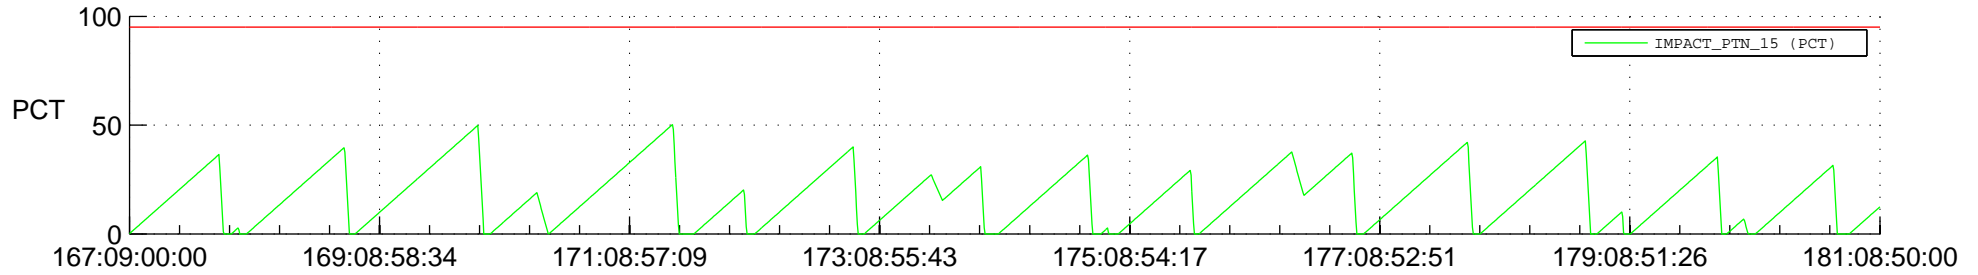

STEREO AHEAD SSR PCT Full Prediction

SWAVES_Percent_Full_Prediction

IMPACT_Percent_Full_Prediction

PLASTIC_Percent_Full_Prediction

Spacecraft_DownLink_Rate

Ground Time (2019:167:09:00:00.000 -2019:181:08:50:00.000)