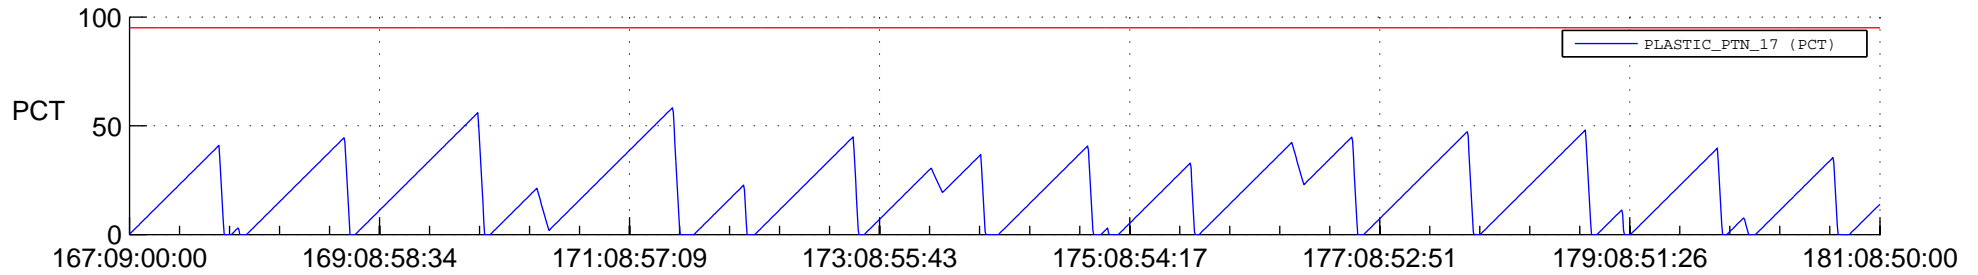

STEREO AHEAD SSR PCT Full Prediction

SWAVES_Percent_Full_Prediction

IMPACT_Percent_Full_Prediction

PLASTIC_Percent_Full_Prediction

Spacecraft_DownLink_Rate

Ground Time (2019:167:09:00:00.000 -2019:181:08:50:00.000)