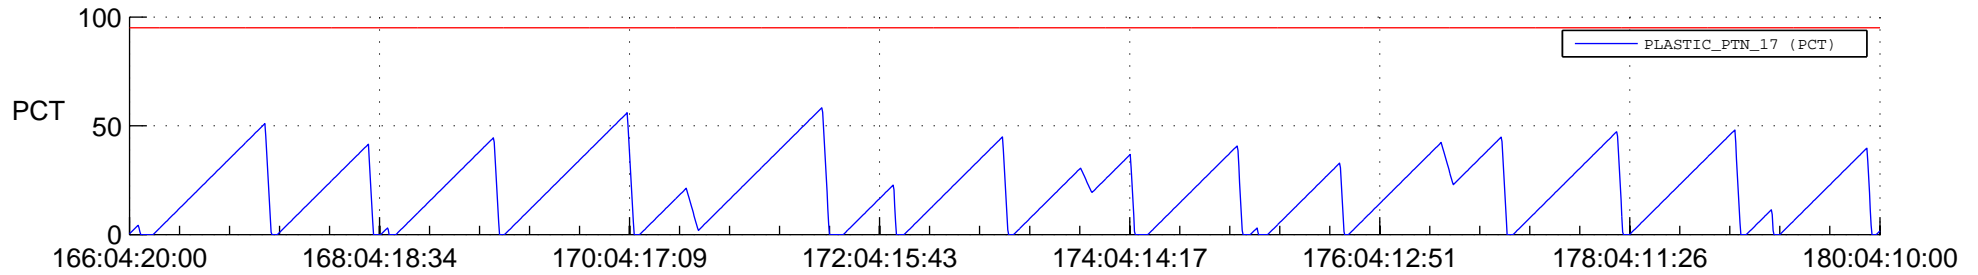

STEREO AHEAD SSR PCT Full Prediction

SWAVES_Percent_Full_Prediction

IMPACT_Percent_Full_Prediction

PLASTIC_Percent_Full_Prediction

Spacecraft_DownLink_Rate

Ground Time (2019:166:04:20:00.000 -2019:180:04:10:00.000)