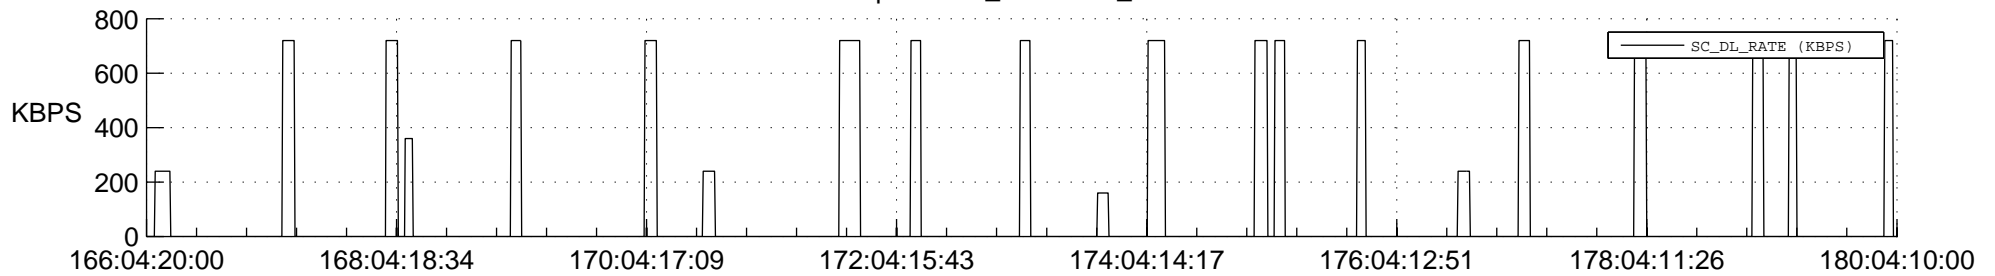

STEREO AHEAD SSR PCT Full Prediction

SWAVES_Percent_Full_Prediction

IMPACT_Percent_Full_Prediction

PLASTIC_Percent_Full_Prediction

Spacecraft_DownLink_Rate

Ground Time (2019:166:04:20:00.000 -2019:180:04:10:00.000)