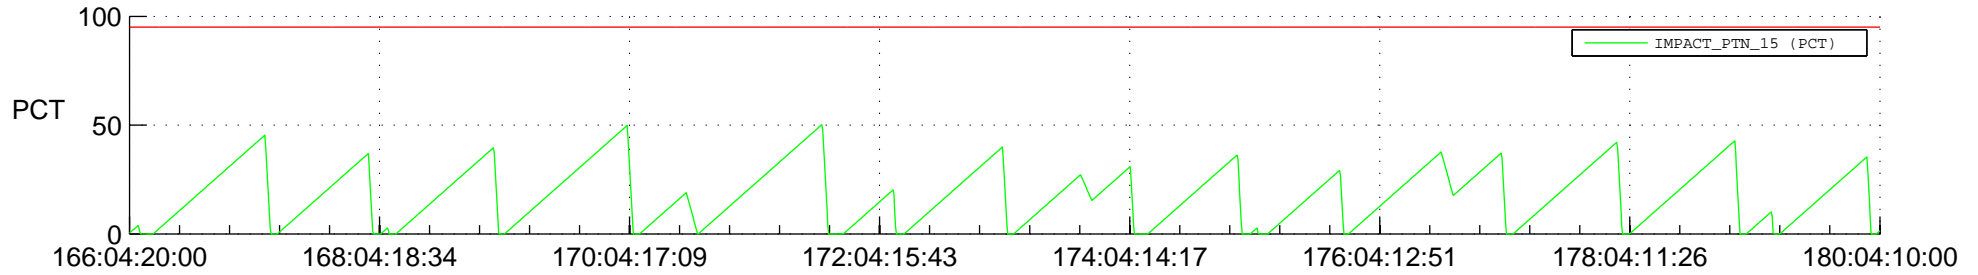

STEREO AHEAD SSR PCT Full Prediction

SWAVES_Percent_Full_Prediction

IMPACT_Percent_Full_Prediction

PLASTIC_Percent_Full_Prediction

Spacecraft_DownLink_Rate

Ground Time (2019:166:04:20:00.000 -2019:180:04:10:00.000)