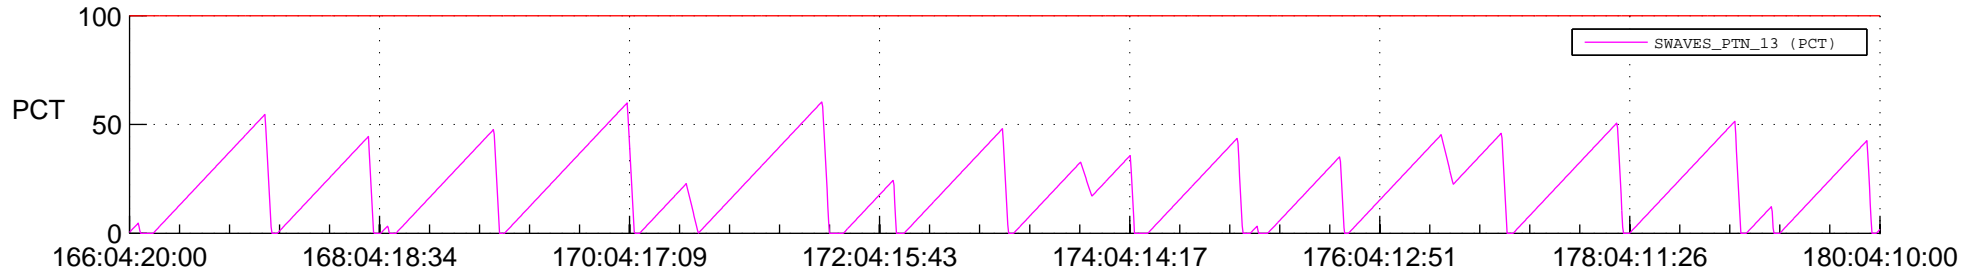

STEREO AHEAD SSR PCT Full Prediction

SWAVES_Percent_Full_Prediction

IMPACT_Percent_Full_Prediction

PLASTIC_Percent_Full_Prediction

Spacecraft_DownLink_Rate

Ground Time (2019:166:04:20:00.000 -2019:180:04:10:00.000)