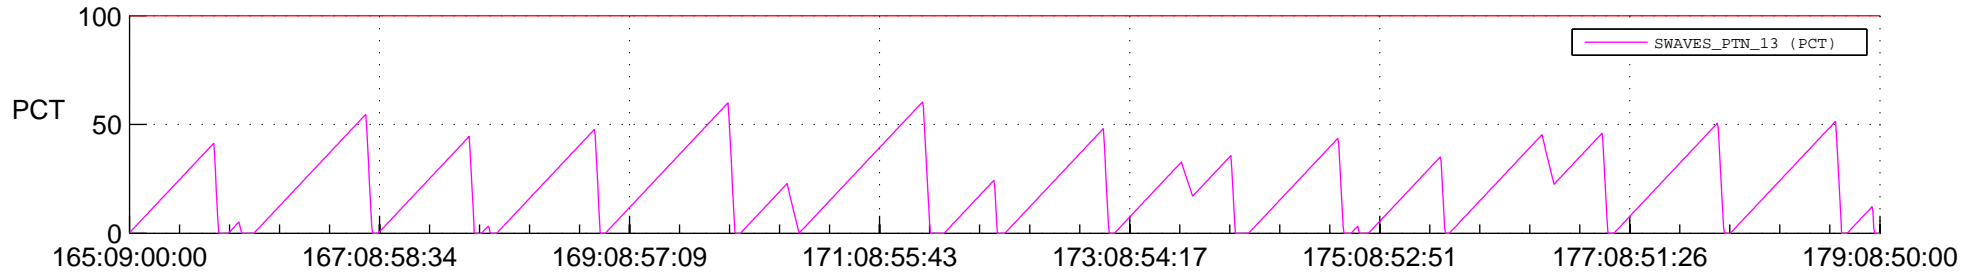

STEREO AHEAD SSR PCT Full Prediction

SWAVES_Percent_Full_Prediction

IMPACT_Percent_Full_Prediction

PLASTIC_Percent_Full_Prediction

Spacecraft_DownLink_Rate