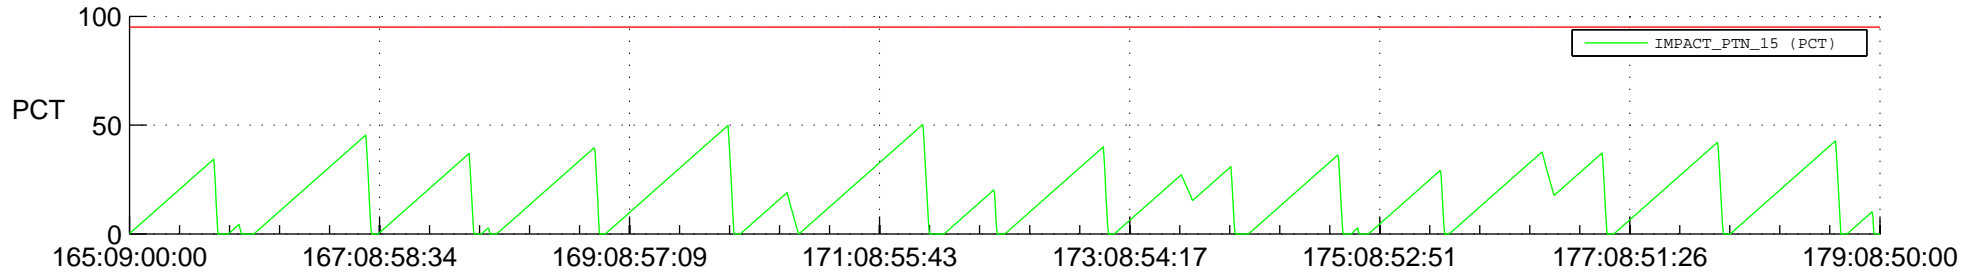

STEREO AHEAD SSR PCT Full Prediction

SWAVES_Percent_Full_Prediction

IMPACT_Percent_Full_Prediction

PLASTIC_Percent_Full_Prediction

Spacecraft_DownLink_Rate