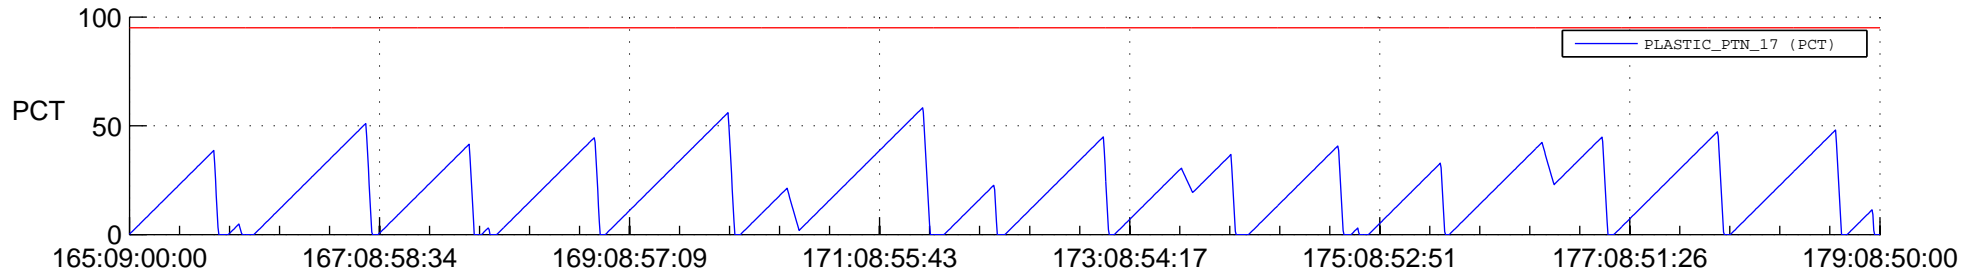

STEREO AHEAD SSR PCT Full Prediction

SWAVES_Percent_Full_Prediction

IMPACT_Percent_Full_Prediction

PLASTIC_Percent_Full_Prediction

Spacecraft_DownLink_Rate