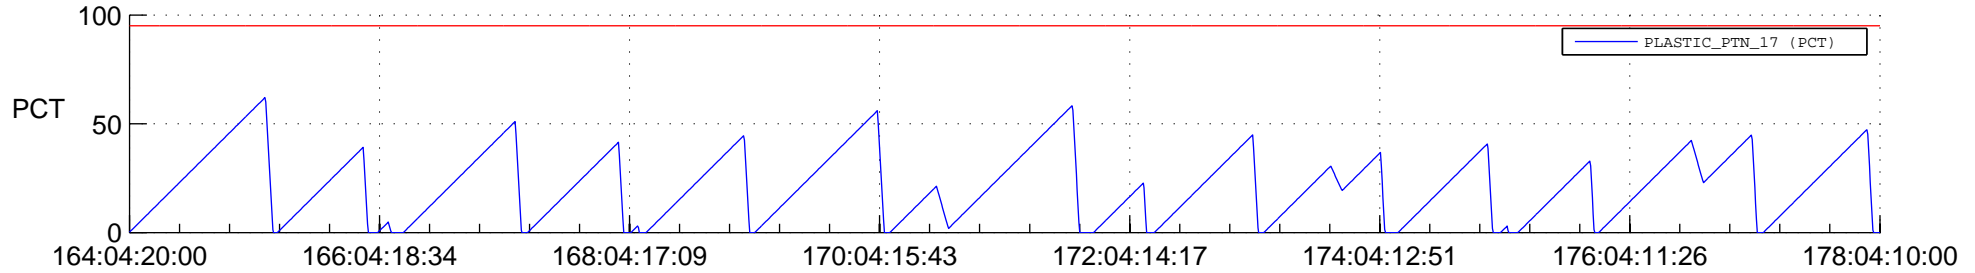

STEREO AHEAD SSR PCT Full Prediction

SWAVES_Percent_Full_Prediction

IMPACT_Percent_Full_Prediction

PLASTIC_Percent_Full_Prediction

Spacecraft_DownLink_Rate