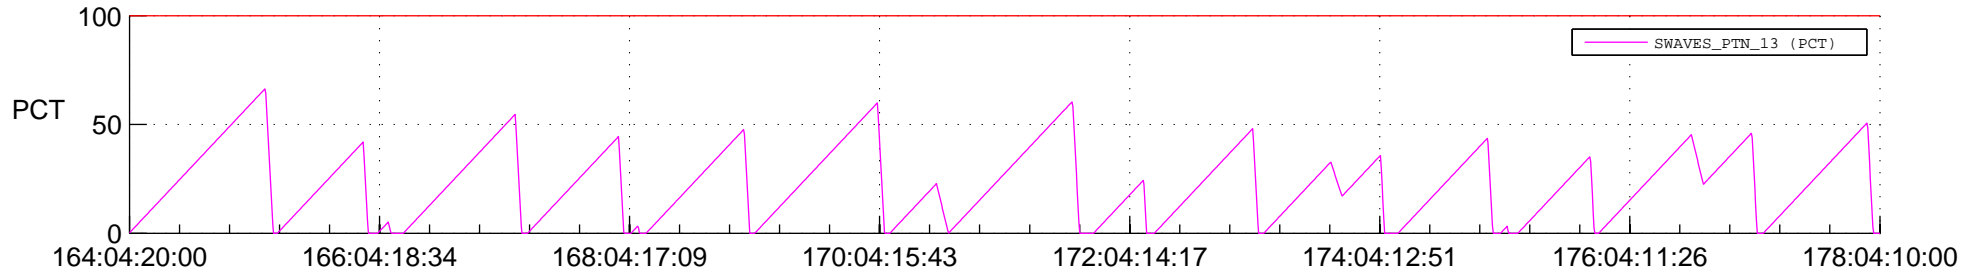

STEREO AHEAD SSR PCT Full Prediction

SWAVES_Percent_Full_Prediction

IMPACT_Percent_Full_Prediction

PLASTIC_Percent_Full_Prediction

Spacecraft_DownLink_Rate