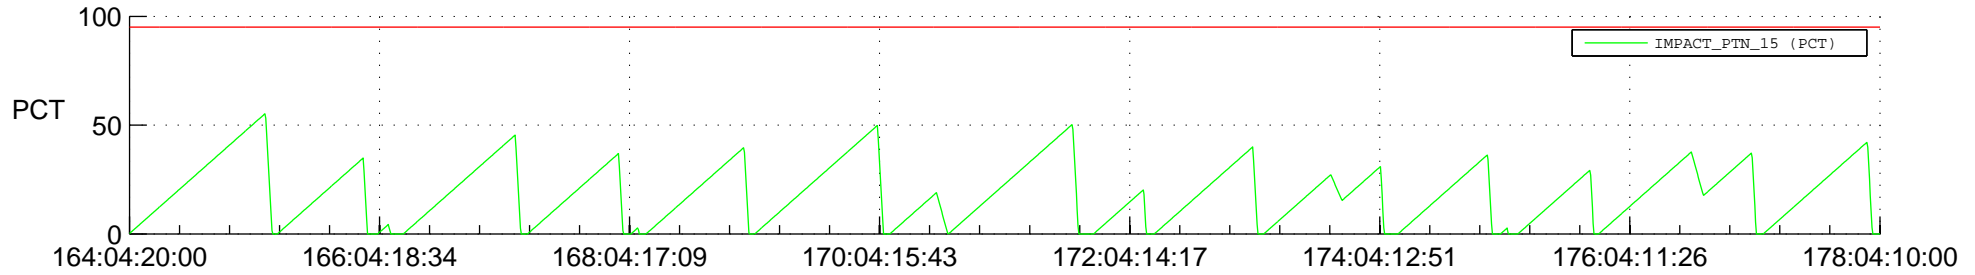

STEREO AHEAD SSR PCT Full Prediction

SWAVES_Percent_Full_Prediction

IMPACT_Percent_Full_Prediction

PLASTIC_Percent_Full_Prediction

Spacecraft_DownLink_Rate