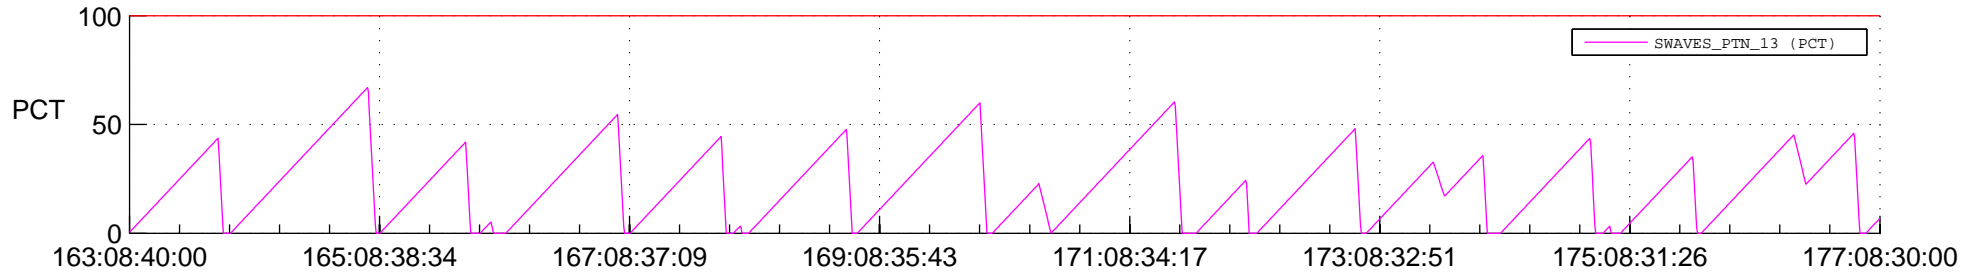

STEREO AHEAD SSR PCT Full Prediction

SWAVES_Percent_Full_Prediction

IMPACT_Percent_Full_Prediction

PLASTIC_Percent_Full_Prediction

Spacecraft_DownLink_Rate

Ground Time (2019:163:08:40:00.000 -2019:177:08:30:00.000)