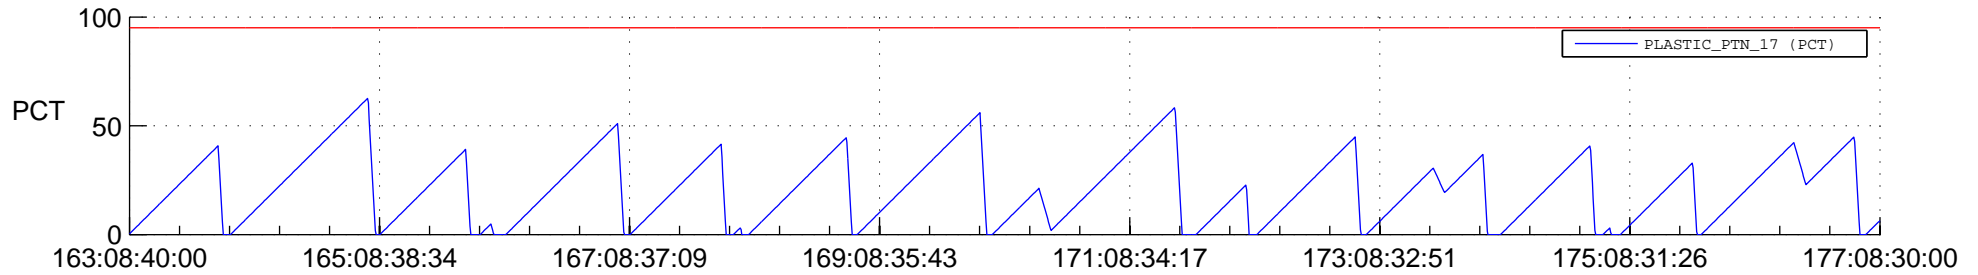

STEREO AHEAD SSR PCT Full Prediction

SWAVES_Percent_Full_Prediction

IMPACT_Percent_Full_Prediction

PLASTIC_Percent_Full_Prediction

Spacecraft_DownLink_Rate

Ground Time (2019:163:08:40:00.000 -2019:177:08:30:00.000)