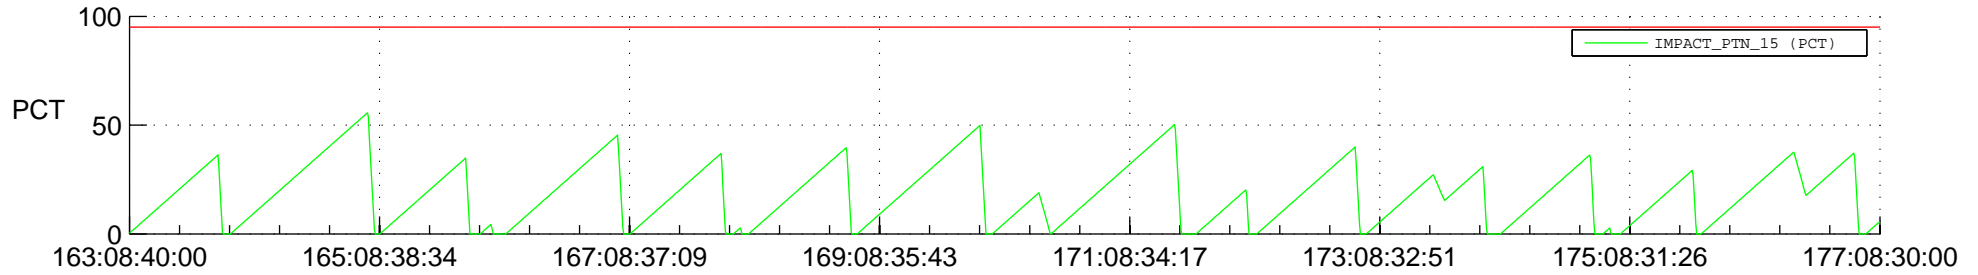

STEREO AHEAD SSR PCT Full Prediction

SWAVES_Percent_Full_Prediction

IMPACT_Percent_Full_Prediction

PLASTIC_Percent_Full_Prediction

Spacecraft_DownLink_Rate

Ground Time (2019:163:08:40:00.000 -2019:177:08:30:00.000)