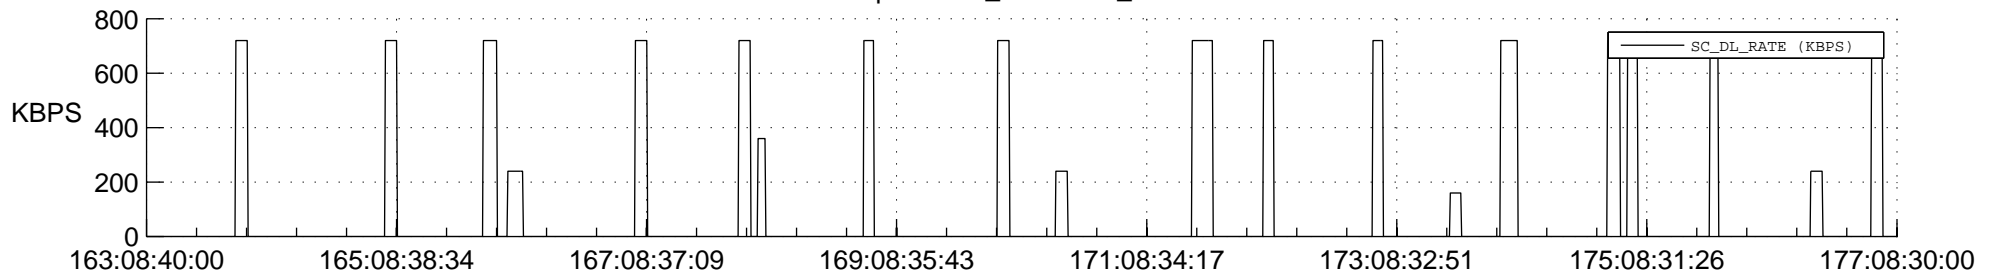

STEREO AHEAD SSR PCT Full Prediction

SWAVES_Percent_Full_Prediction

IMPACT_Percent_Full_Prediction

PLASTIC_Percent_Full_Prediction

Spacecraft_DownLink_Rate

Ground Time (2019:163:08:40:00.000 -2019:177:08:30:00.000)