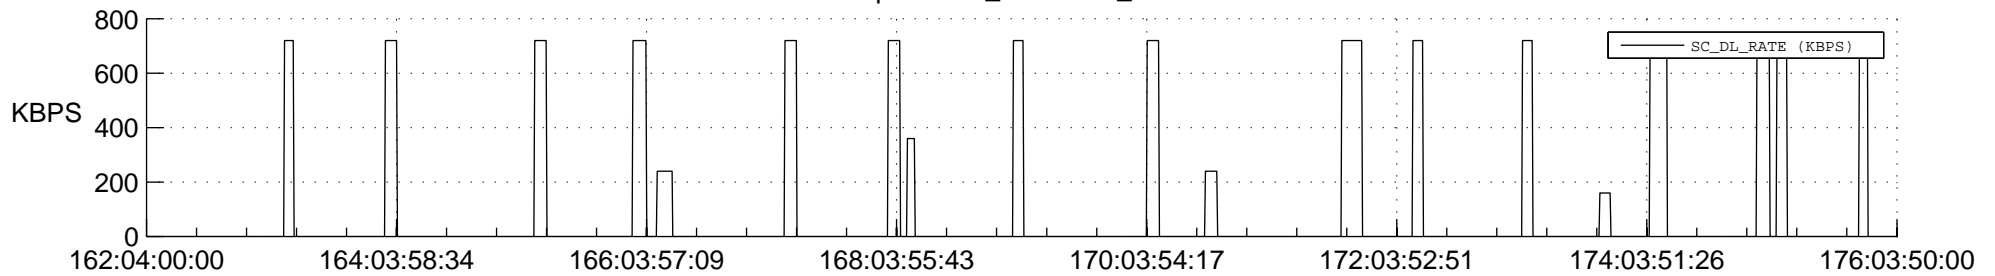

## Spacecraft\_DownLink\_Rate

Ground Time (2019:162:04:00:00.000 -2019:176:03:50:00.000)