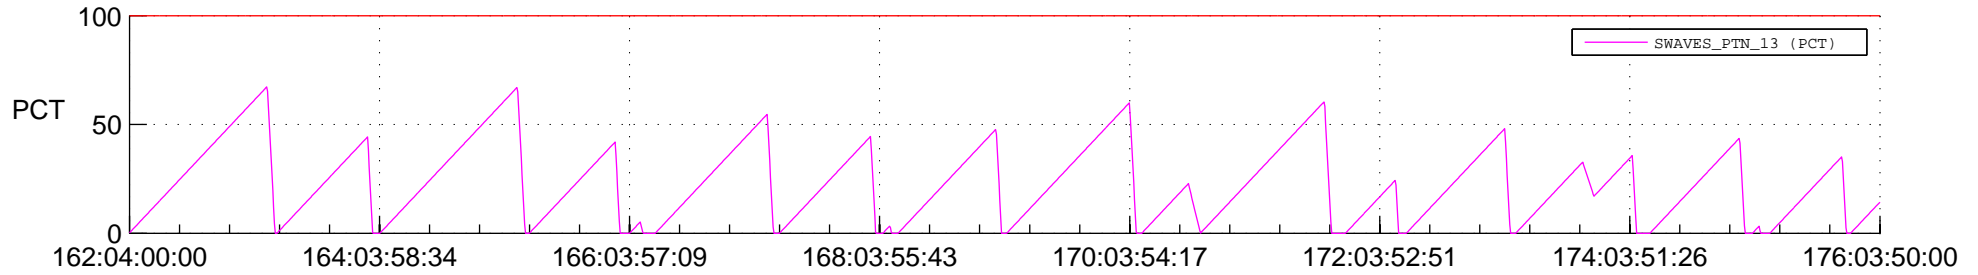

## SWAVES\_Percent\_Full\_Prediction

## Spacecraft\_DownLink\_Rate

Ground Time (2019:162:04:00:00.000 -2019:176:03:50:00.000)