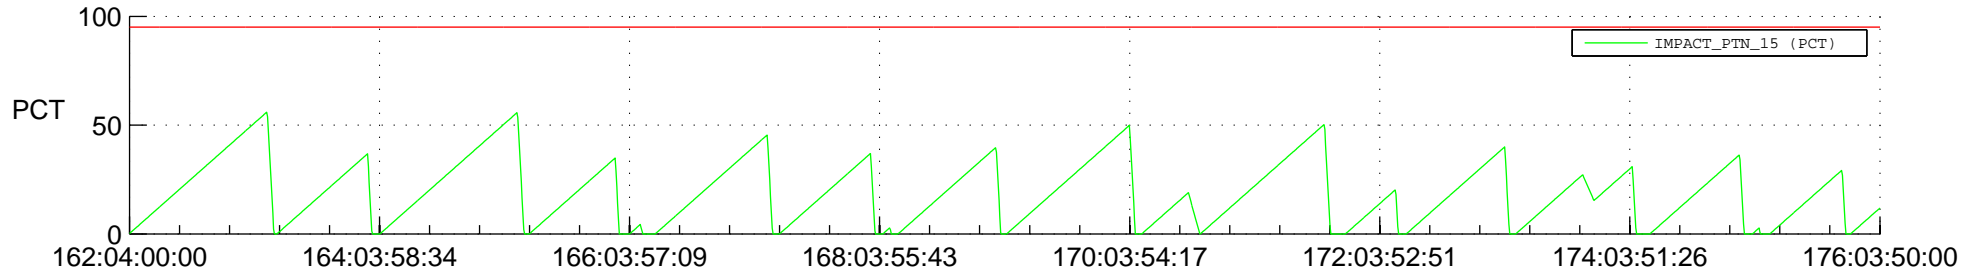

IMPACT_Percent_Full_Prediction