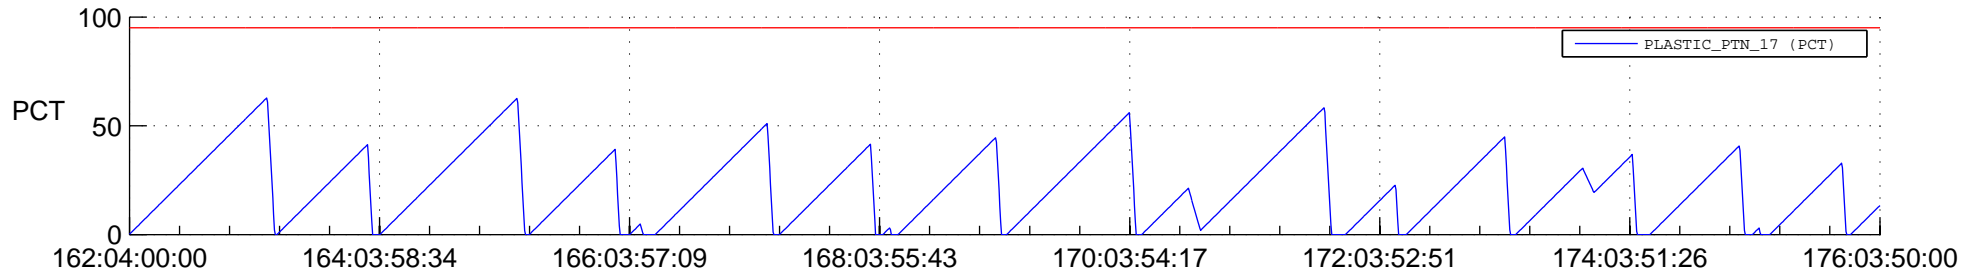

## SWAVES\_Percent\_Full\_Prediction

## Spacecraft\_DownLink\_Rate

Ground Time (2019:162:04:00:00.000 -2019:176:03:50:00.000)