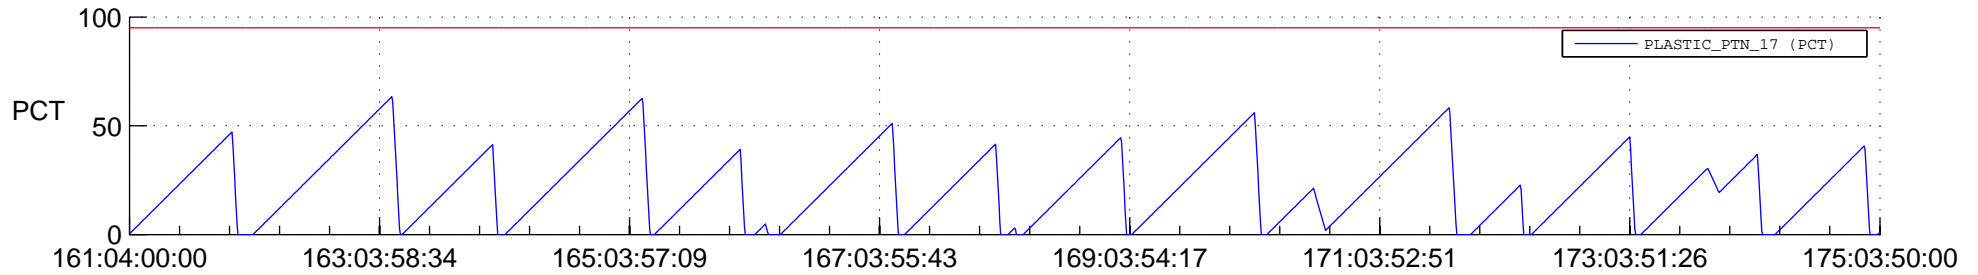

STEREO AHEAD SSR PCT Full Prediction

SWAVES_Percent_Full_Prediction

IMPACT_Percent_Full_Prediction

PLASTIC_Percent_Full_Prediction

Spacecraft_DownLink_Rate

Ground Time (2019:161:04:00:00.000 -2019:175:03:50:00.000)