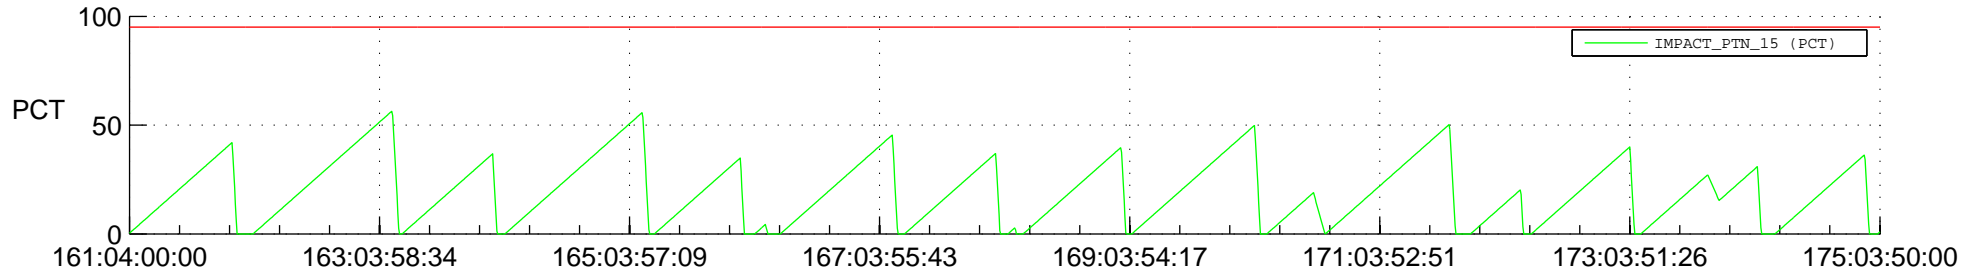

STEREO AHEAD SSR PCT Full Prediction

SWAVES_Percent_Full_Prediction

IMPACT_Percent_Full_Prediction

PLASTIC_Percent_Full_Prediction

Spacecraft_DownLink_Rate

Ground Time (2019:161:04:00:00.000 -2019:175:03:50:00.000)