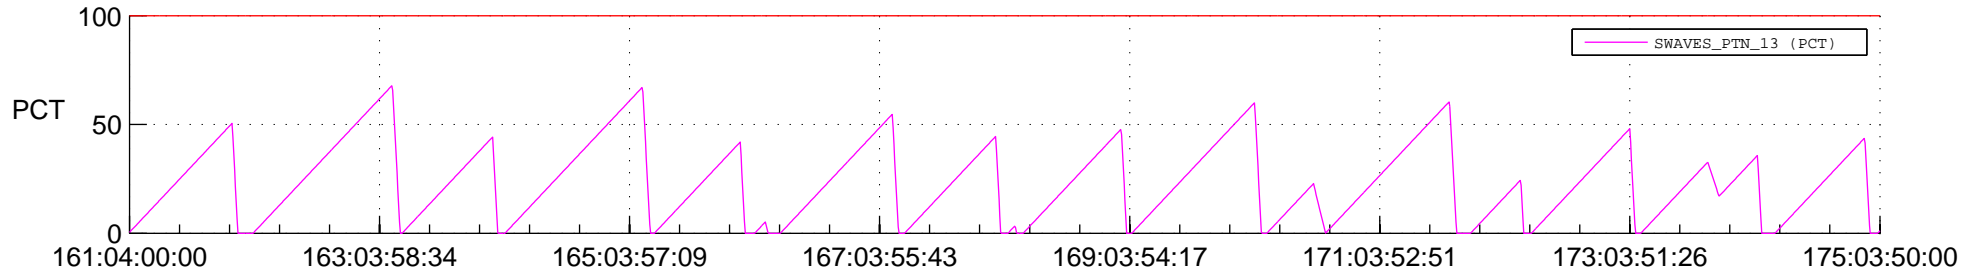

STEREO AHEAD SSR PCT Full Prediction

SWAVES_Percent_Full_Prediction

IMPACT_Percent_Full_Prediction

PLASTIC_Percent_Full_Prediction

Spacecraft_DownLink_Rate

Ground Time (2019:161:04:00:00.000 -2019:175:03:50:00.000)