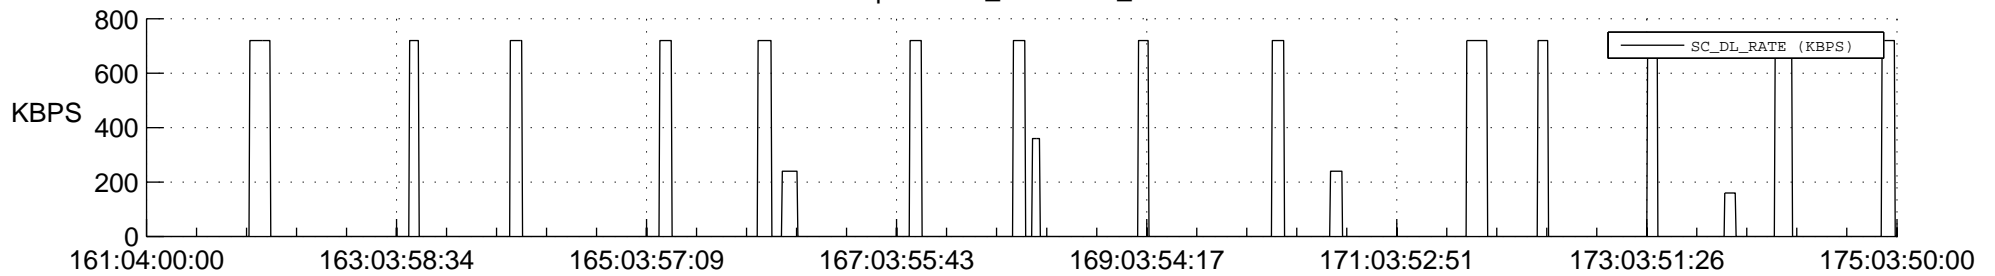

STEREO AHEAD SSR PCT Full Prediction

SWAVES_Percent_Full_Prediction

IMPACT_Percent_Full_Prediction

PLASTIC_Percent_Full_Prediction

Spacecraft_DownLink_Rate

Ground Time (2019:161:04:00:00.000 -2019:175:03:50:00.000)