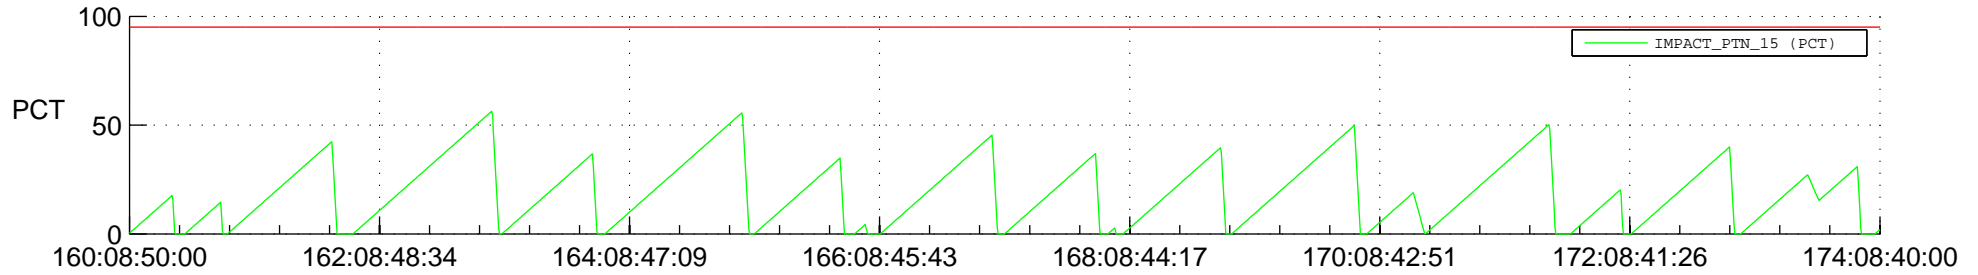

STEREO AHEAD SSR PCT Full Prediction

SWAVES_Percent_Full_Prediction

IMPACT_Percent_Full_Prediction

PLASTIC_Percent_Full_Prediction

Spacecraft_DownLink_Rate