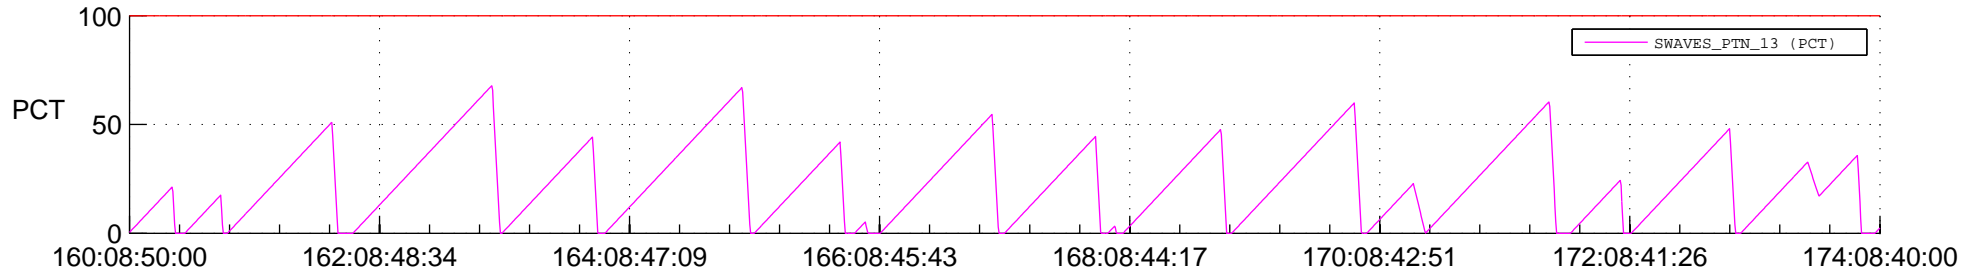

STEREO AHEAD SSR PCT Full Prediction

SWAVES_Percent_Full_Prediction

IMPACT_Percent_Full_Prediction

PLASTIC_Percent_Full_Prediction

Spacecraft_DownLink_Rate