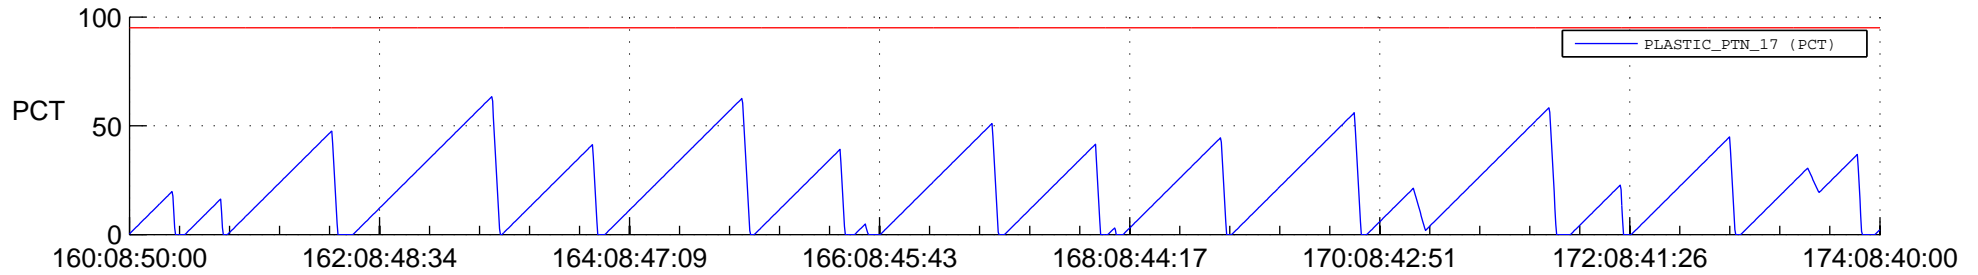

STEREO AHEAD SSR PCT Full Prediction

SWAVES_Percent_Full_Prediction

IMPACT_Percent_Full_Prediction

PLASTIC_Percent_Full_Prediction

Spacecraft_DownLink_Rate