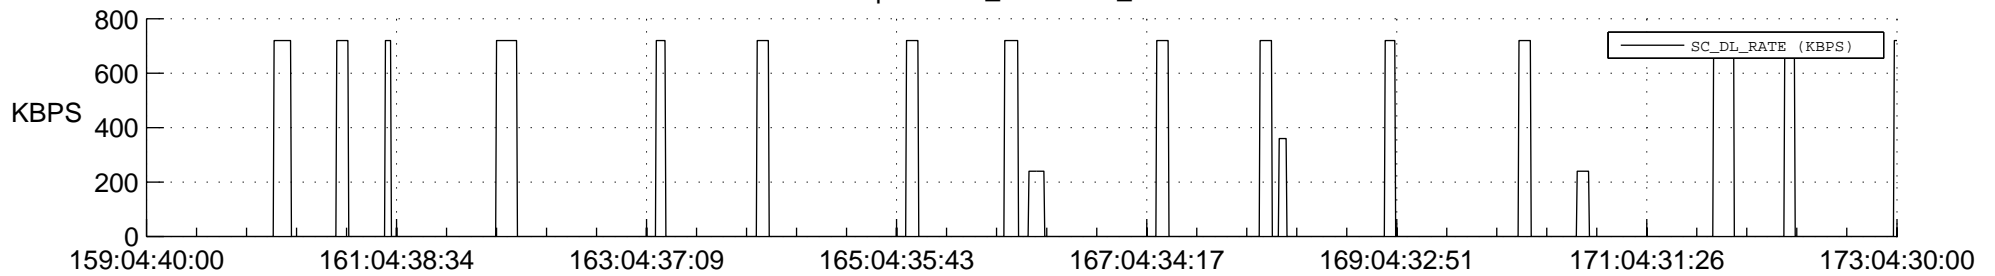

STEREO AHEAD SSR PCT Full Prediction

SWAVES_Percent_Full_Prediction

IMPACT_Percent_Full_Prediction

PLASTIC_Percent_Full_Prediction

Spacecraft_DownLink_Rate

Ground Time (2019:159:04:40:00.000 -2019:173:04:30:00.000)