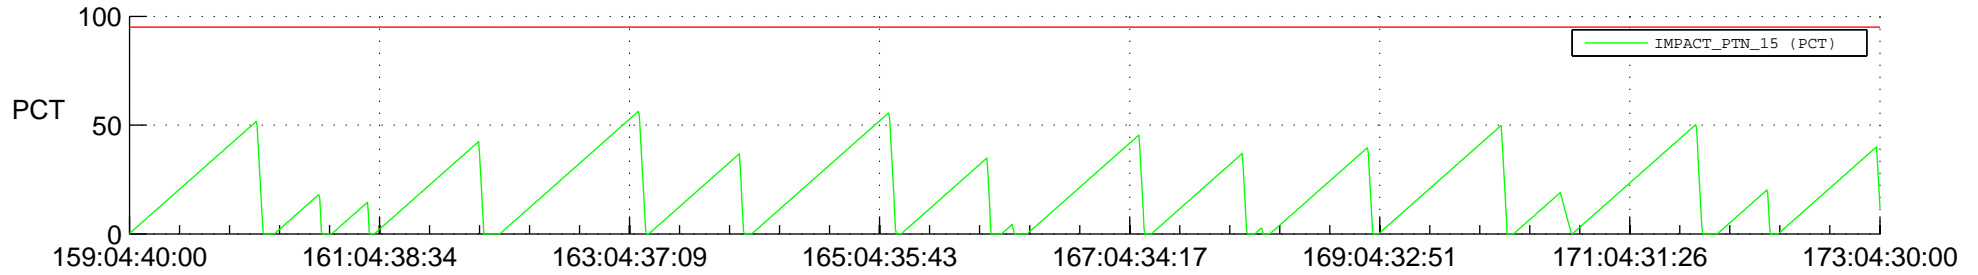

STEREO AHEAD SSR PCT Full Prediction

SWAVES_Percent_Full_Prediction

IMPACT_Percent_Full_Prediction

PLASTIC_Percent_Full_Prediction

Spacecraft_DownLink_Rate

Ground Time (2019:159:04:40:00.000 -2019:173:04:30:00.000)