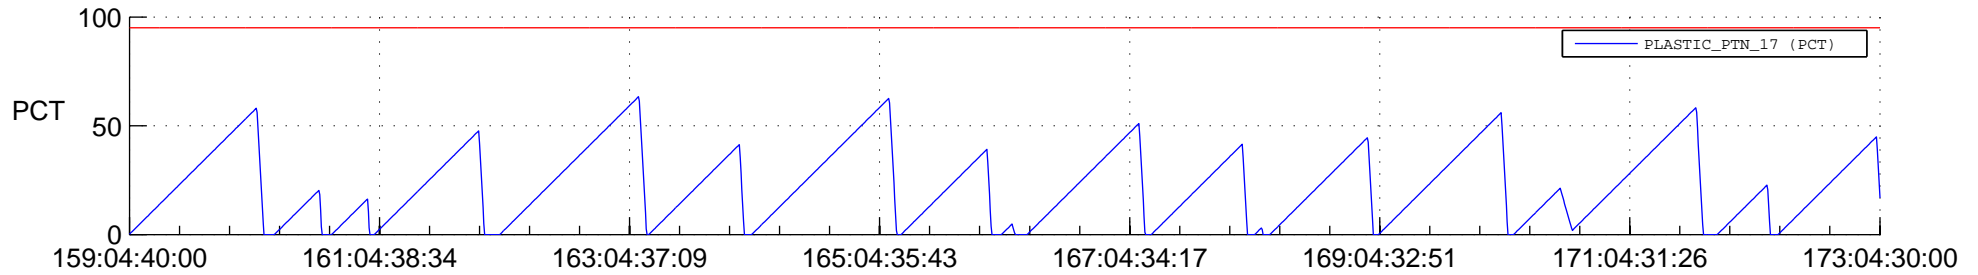

STEREO AHEAD SSR PCT Full Prediction

SWAVES_Percent_Full_Prediction

IMPACT_Percent_Full_Prediction

PLASTIC_Percent_Full_Prediction

Spacecraft_DownLink_Rate

Ground Time (2019:159:04:40:00.000 -2019:173:04:30:00.000)