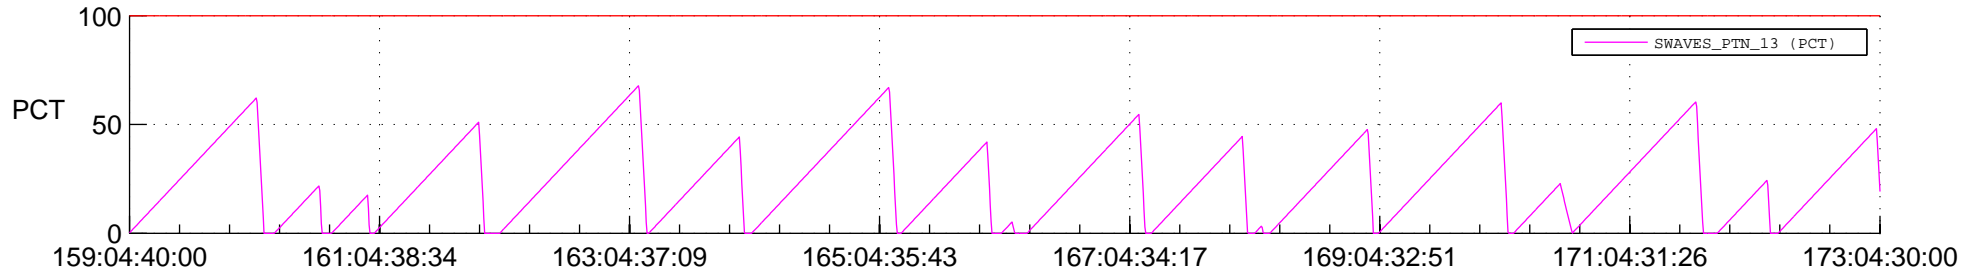

STEREO AHEAD SSR PCT Full Prediction

SWAVES_Percent_Full_Prediction

IMPACT_Percent_Full_Prediction

PLASTIC_Percent_Full_Prediction

Spacecraft_DownLink_Rate

Ground Time (2019:159:04:40:00.000 -2019:173:04:30:00.000)