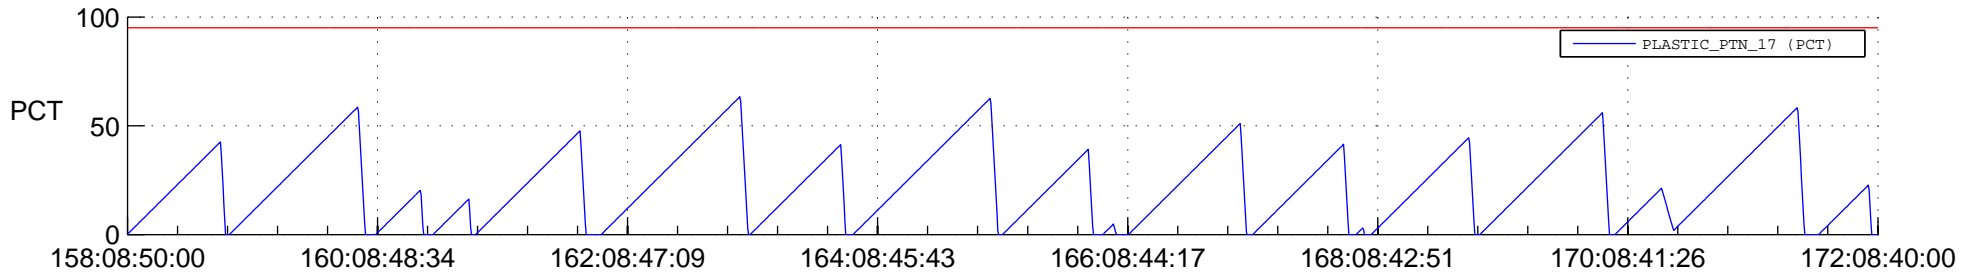

STEREO AHEAD SSR PCT Full Prediction

SWAVES_Percent_Full_Prediction

IMPACT_Percent_Full_Prediction

PLASTIC_Percent_Full_Prediction

Spacecraft_DownLink_Rate

Ground Time (2019:158:08:50:00.000 -2019:172:08:40:00.000)