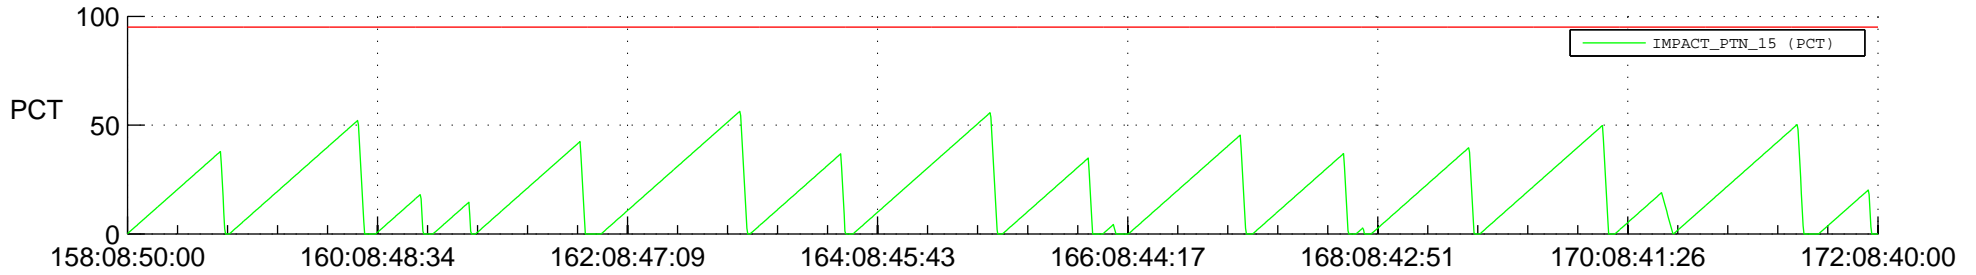

STEREO AHEAD SSR PCT Full Prediction

SWAVES_Percent_Full_Prediction

IMPACT_Percent_Full_Prediction

PLASTIC_Percent_Full_Prediction

Spacecraft_DownLink_Rate

Ground Time (2019:158:08:50:00.000 -2019:172:08:40:00.000)