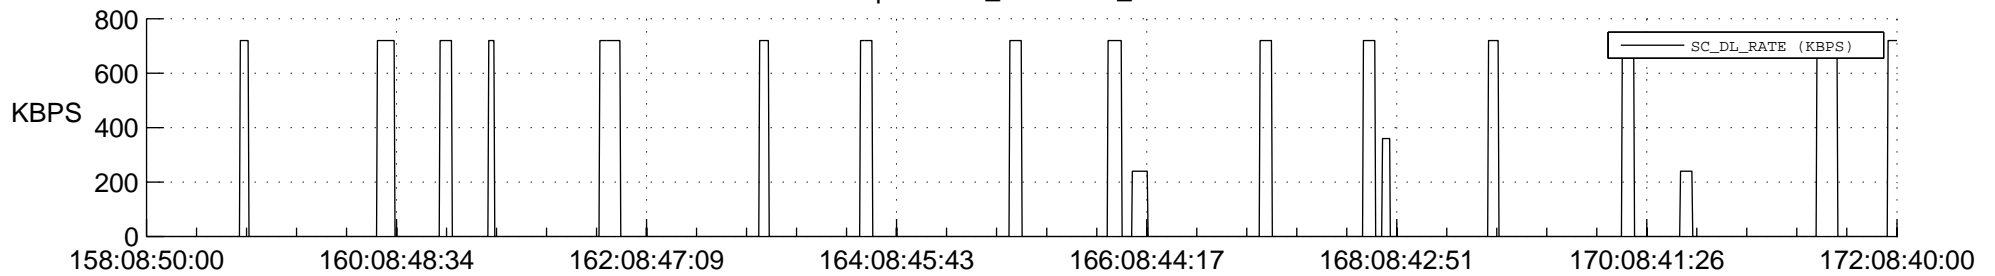

STEREO AHEAD SSR PCT Full Prediction

SWAVES_Percent_Full_Prediction

IMPACT_Percent_Full_Prediction

PLASTIC_Percent_Full_Prediction

Spacecraft_DownLink_Rate

Ground Time (2019:158:08:50:00.000 -2019:172:08:40:00.000)