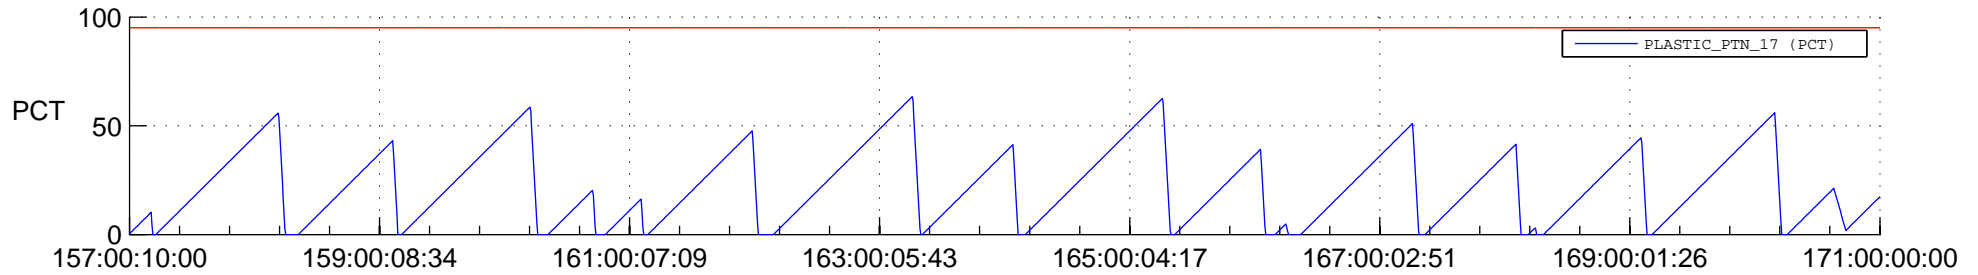

STEREO AHEAD SSR PCT Full Prediction

SWAVES_Percent_Full_Prediction

IMPACT_Percent_Full_Prediction

PLASTIC_Percent_Full_Prediction

Spacecraft_DownLink_Rate