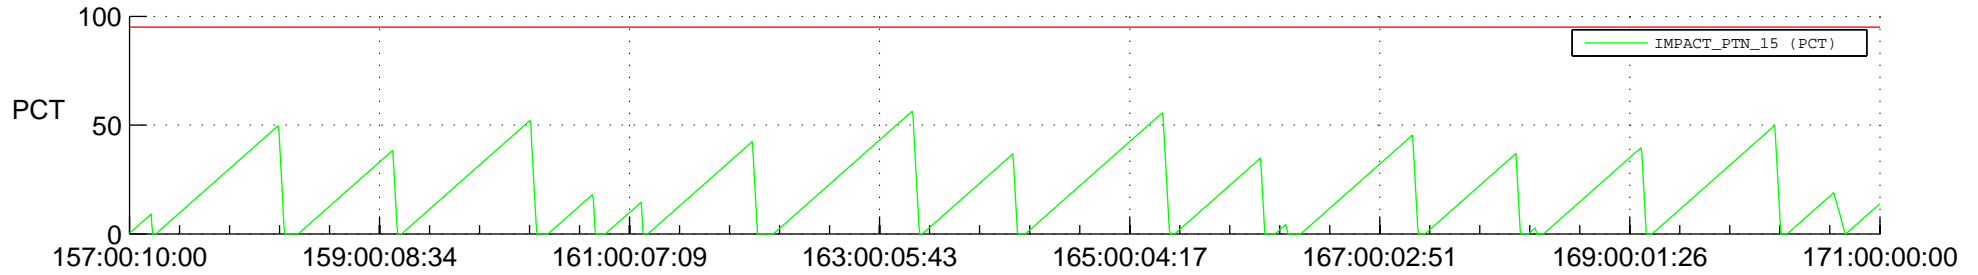

STEREO AHEAD SSR PCT Full Prediction

SWAVES_Percent_Full_Prediction

IMPACT_Percent_Full_Prediction

PLASTIC_Percent_Full_Prediction

Spacecraft_DownLink_Rate