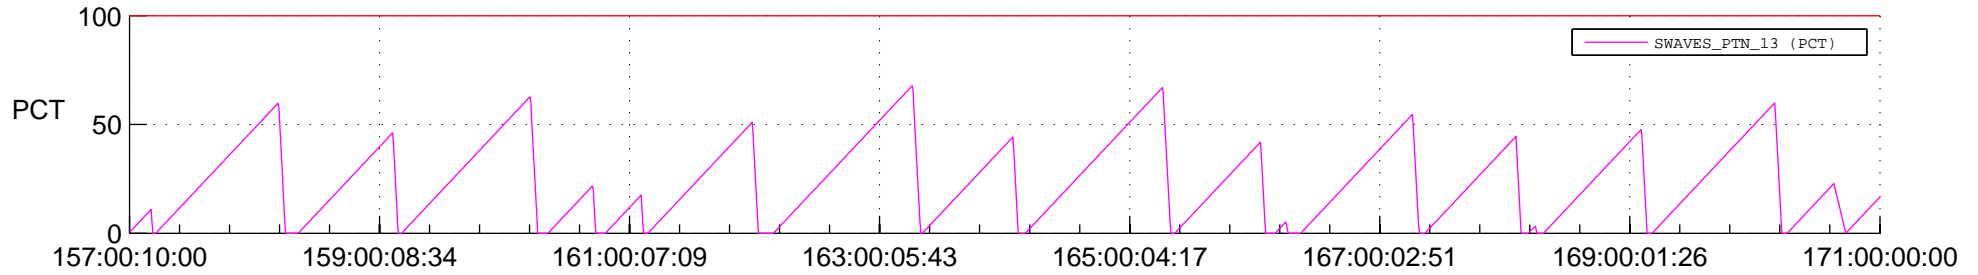

STEREO AHEAD SSR PCT Full Prediction

SWAVES_Percent_Full_Prediction

IMPACT_Percent_Full_Prediction

PLASTIC_Percent_Full_Prediction

Spacecraft_DownLink_Rate