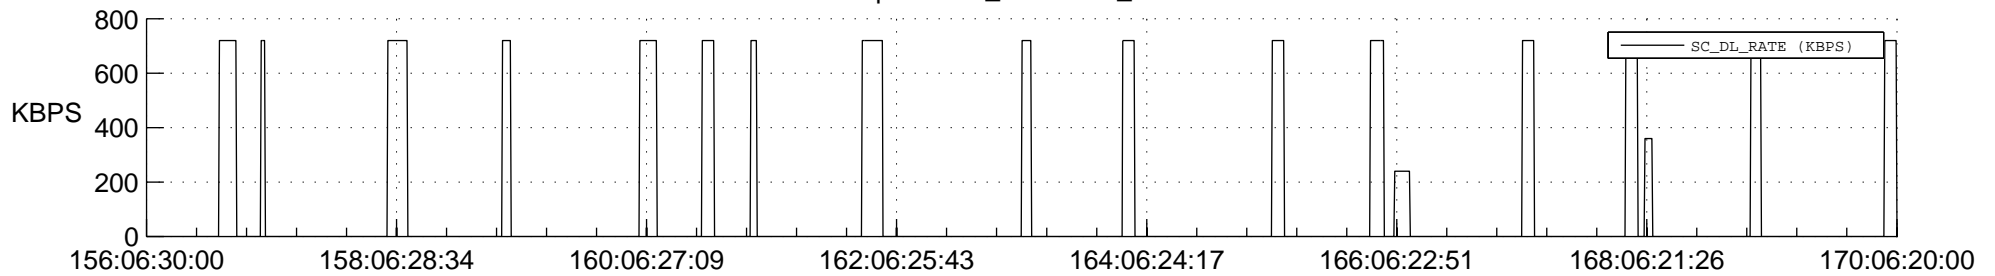

STEREO AHEAD SSR PCT Full Prediction

SWAVES_Percent_Full_Prediction

IMPACT_Percent_Full_Prediction

PLASTIC_Percent_Full_Prediction

Spacecraft_DownLink_Rate

Ground Time (2019:156:06:30:00.000 -2019:170:06:20:00.000)