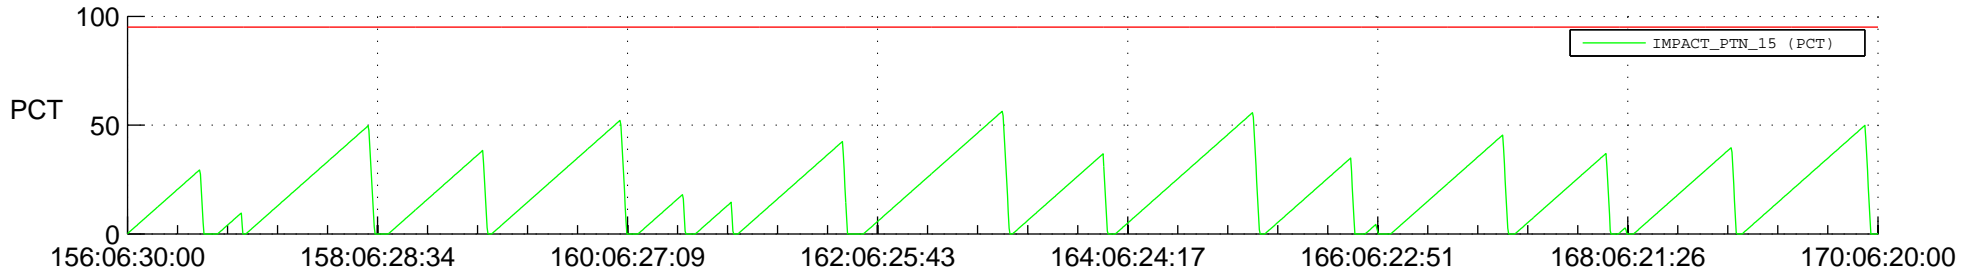

STEREO AHEAD SSR PCT Full Prediction

SWAVES_Percent_Full_Prediction

IMPACT_Percent_Full_Prediction

PLASTIC_Percent_Full_Prediction

Spacecraft_DownLink_Rate

Ground Time (2019:156:06:30:00.000 -2019:170:06:20:00.000)