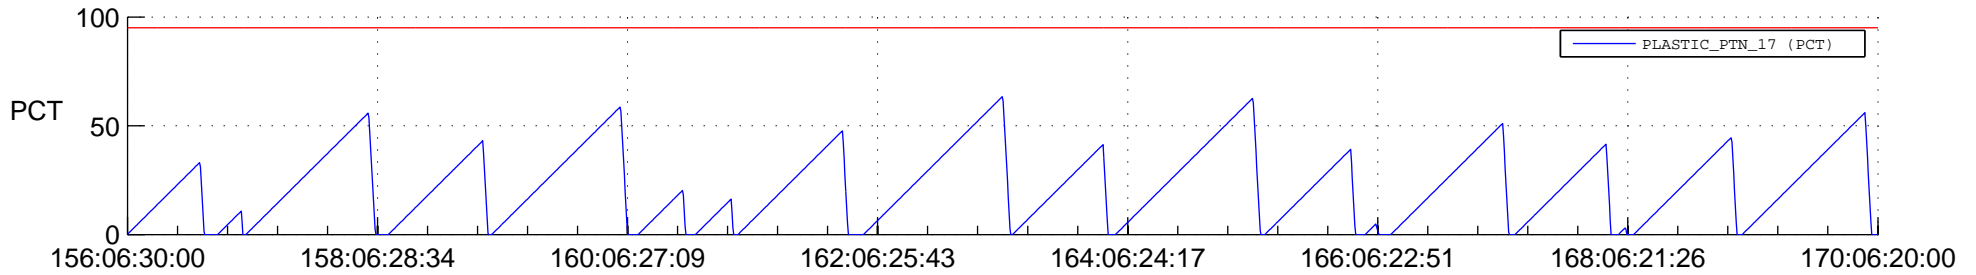

STEREO AHEAD SSR PCT Full Prediction

SWAVES_Percent_Full_Prediction

IMPACT_Percent_Full_Prediction

PLASTIC_Percent_Full_Prediction

Spacecraft_DownLink_Rate

Ground Time (2019:156:06:30:00.000 -2019:170:06:20:00.000)