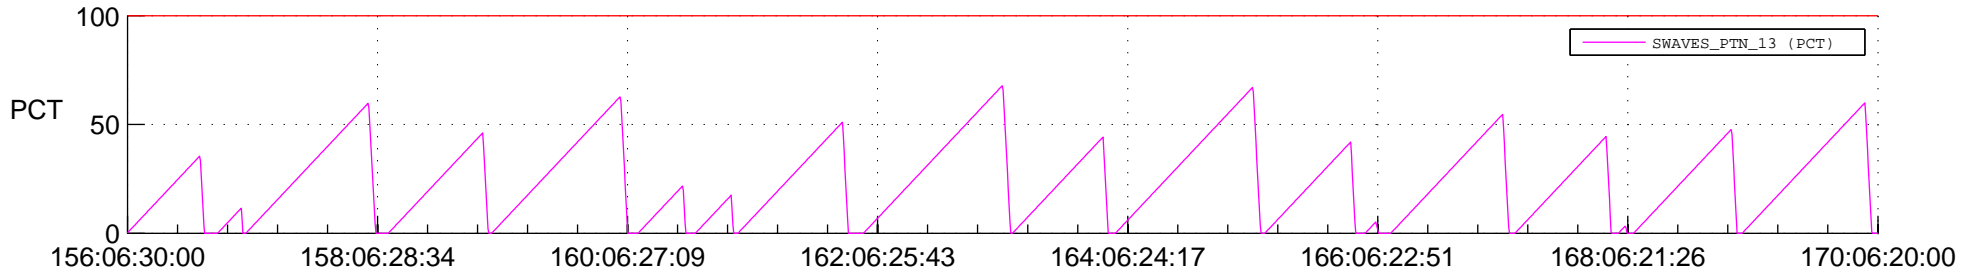

STEREO AHEAD SSR PCT Full Prediction

SWAVES_Percent_Full_Prediction

IMPACT_Percent_Full_Prediction

PLASTIC_Percent_Full_Prediction

Spacecraft_DownLink_Rate

Ground Time (2019:156:06:30:00.000 -2019:170:06:20:00.000)