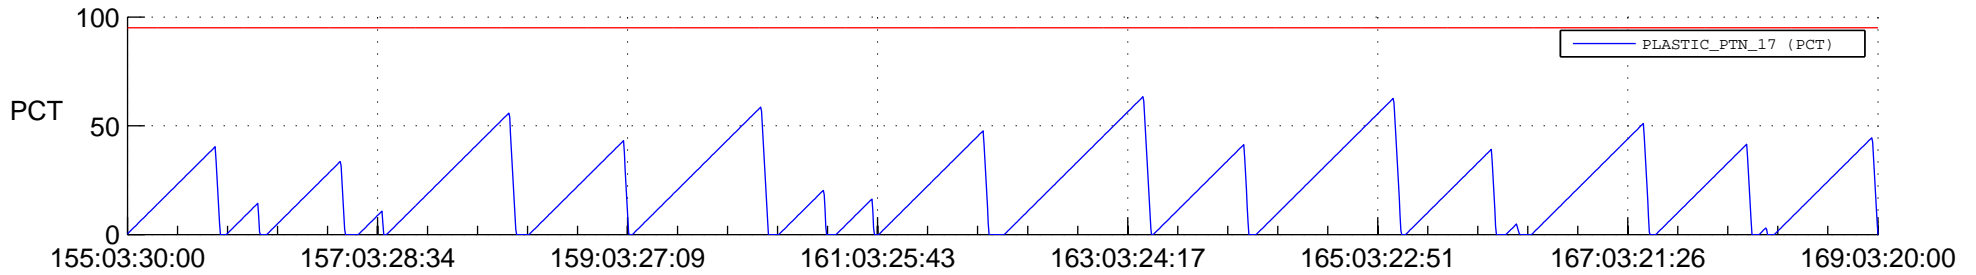

STEREO AHEAD SSR PCT Full Prediction

SWAVES_Percent_Full_Prediction

IMPACT_Percent_Full_Prediction

PLASTIC_Percent_Full_Prediction

Spacecraft_DownLink_Rate

Ground Time (2019:155:03:30:00.000 -2019:169:03:20:00.000)