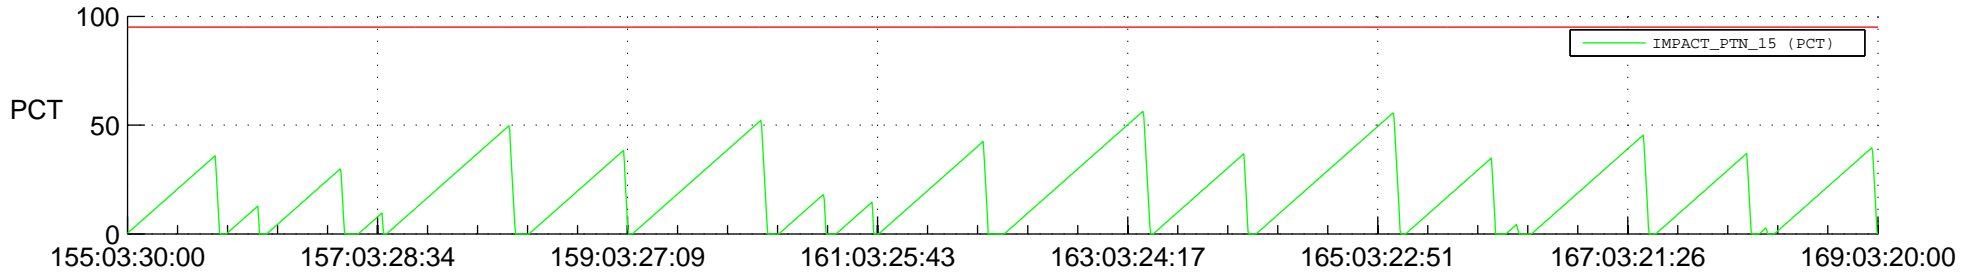

STEREO AHEAD SSR PCT Full Prediction

SWAVES_Percent_Full_Prediction

IMPACT_Percent_Full_Prediction

PLASTIC_Percent_Full_Prediction

Spacecraft_DownLink_Rate

Ground Time (2019:155:03:30:00.000 -2019:169:03:20:00.000)