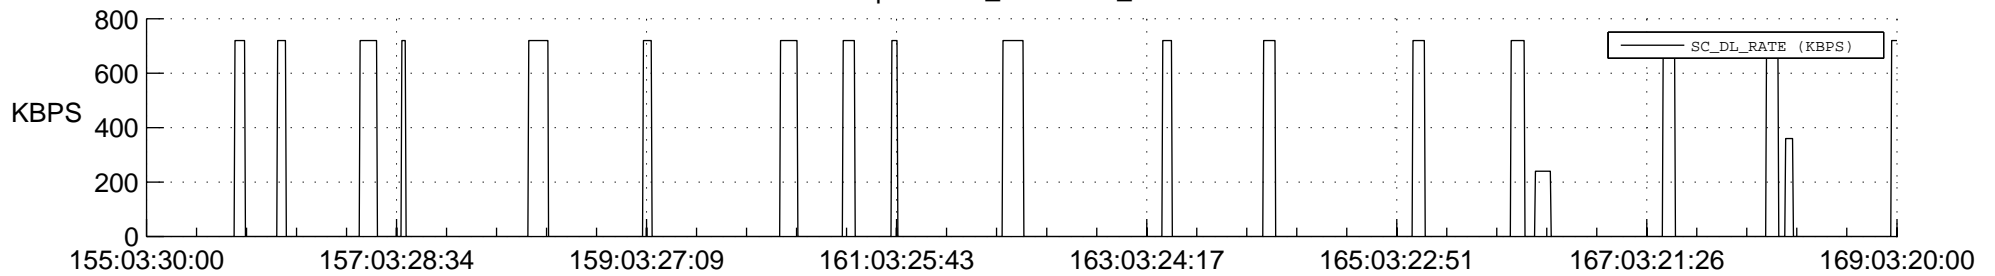

STEREO AHEAD SSR PCT Full Prediction

SWAVES_Percent_Full_Prediction

IMPACT_Percent_Full_Prediction

PLASTIC_Percent_Full_Prediction

Spacecraft_DownLink_Rate

Ground Time (2019:155:03:30:00.000 -2019:169:03:20:00.000)