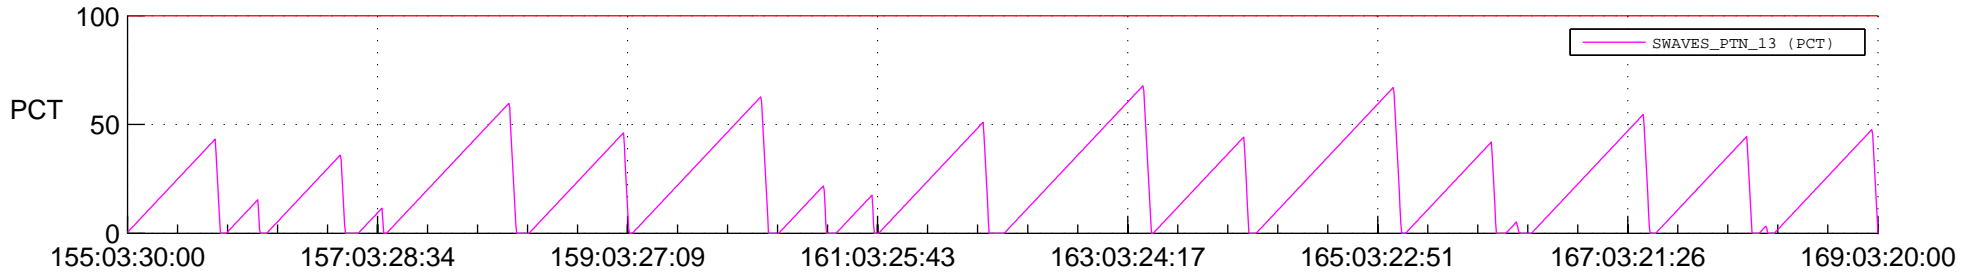

STEREO AHEAD SSR PCT Full Prediction

SWAVES_Percent_Full_Prediction

IMPACT_Percent_Full_Prediction

PLASTIC_Percent_Full_Prediction

Spacecraft_DownLink_Rate

Ground Time (2019:155:03:30:00.000 -2019:169:03:20:00.000)