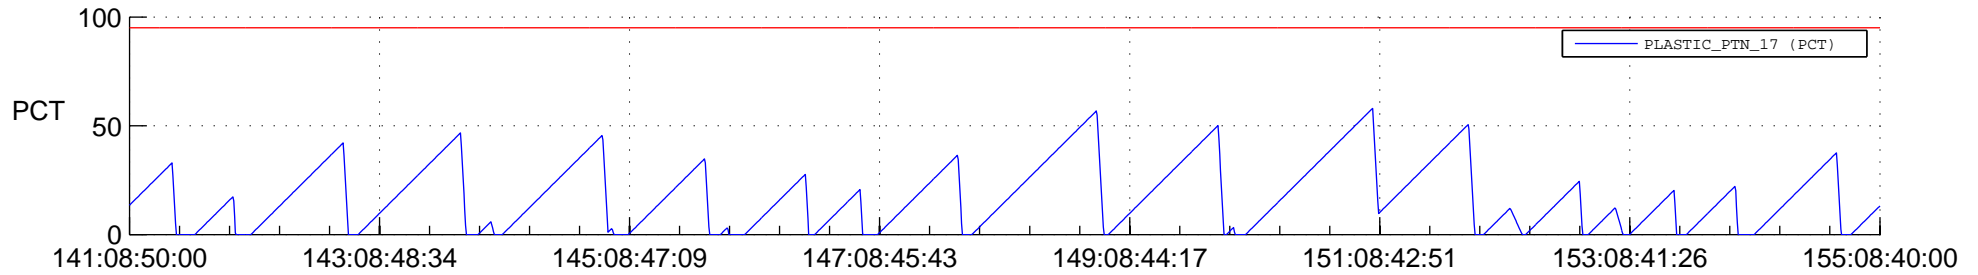

STEREO AHEAD SSR PCT Full Prediction

SWAVES_Percent_Full_Prediction

IMPACT_Percent_Full_Prediction

PLASTIC_Percent_Full_Prediction

Spacecraft_DownLink_Rate

Ground Time (2019:141:08:50:00.000 -2019:155:08:40:00.000)