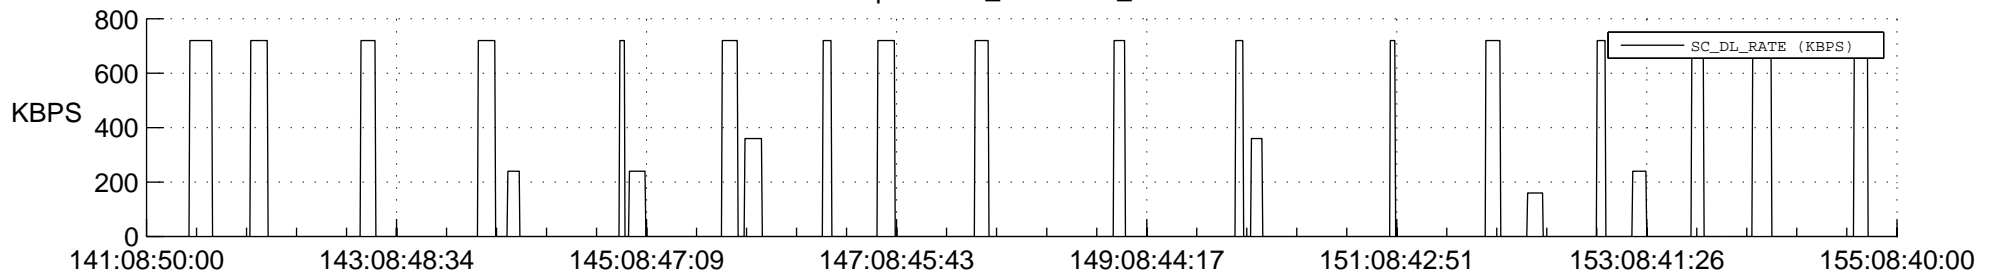

STEREO AHEAD SSR PCT Full Prediction

SWAVES_Percent_Full_Prediction

IMPACT_Percent_Full_Prediction

PLASTIC_Percent_Full_Prediction

Spacecraft_DownLink_Rate

Ground Time (2019:141:08:50:00.000 -2019:155:08:40:00.000)