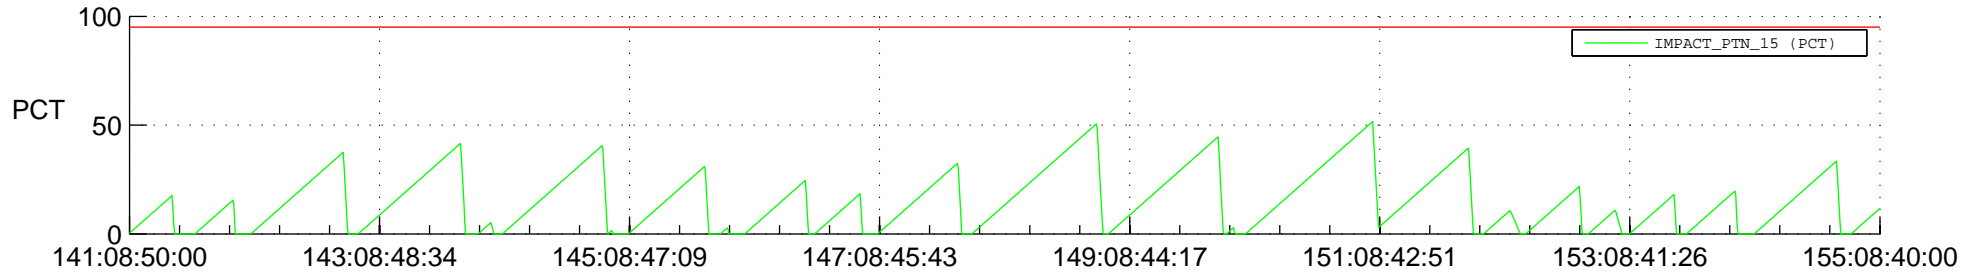

STEREO AHEAD SSR PCT Full Prediction

SWAVES_Percent_Full_Prediction

IMPACT_Percent_Full_Prediction

PLASTIC_Percent_Full_Prediction

Spacecraft_DownLink_Rate

Ground Time (2019:141:08:50:00.000 -2019:155:08:40:00.000)