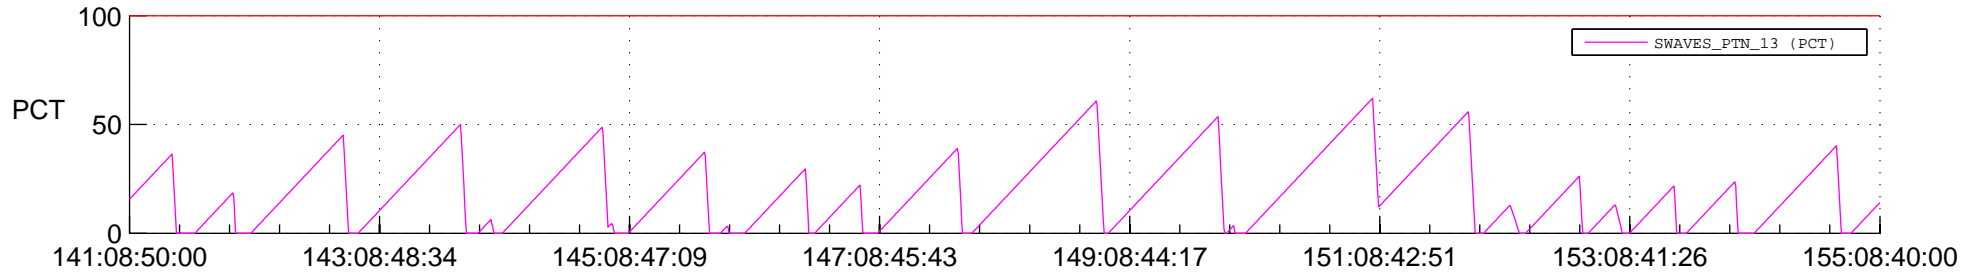

STEREO AHEAD SSR PCT Full Prediction

SWAVES_Percent_Full_Prediction

IMPACT_Percent_Full_Prediction

PLASTIC_Percent_Full_Prediction

Spacecraft_DownLink_Rate

Ground Time (2019:141:08:50:00.000 -2019:155:08:40:00.000)