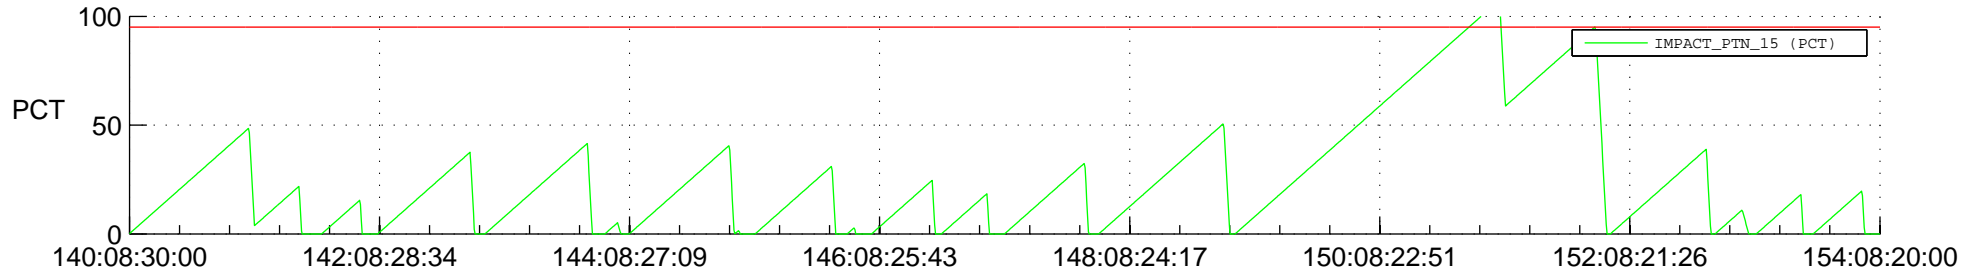

STEREO AHEAD SSR PCT Full Prediction

SWAVES_Percent_Full_Prediction

IMPACT_Percent_Full_Prediction

PLASTIC_Percent_Full_Prediction

Spacecraft_DownLink_Rate

Ground Time (2019:140:08:30:00.000 -2019:154:08:20:00.000)