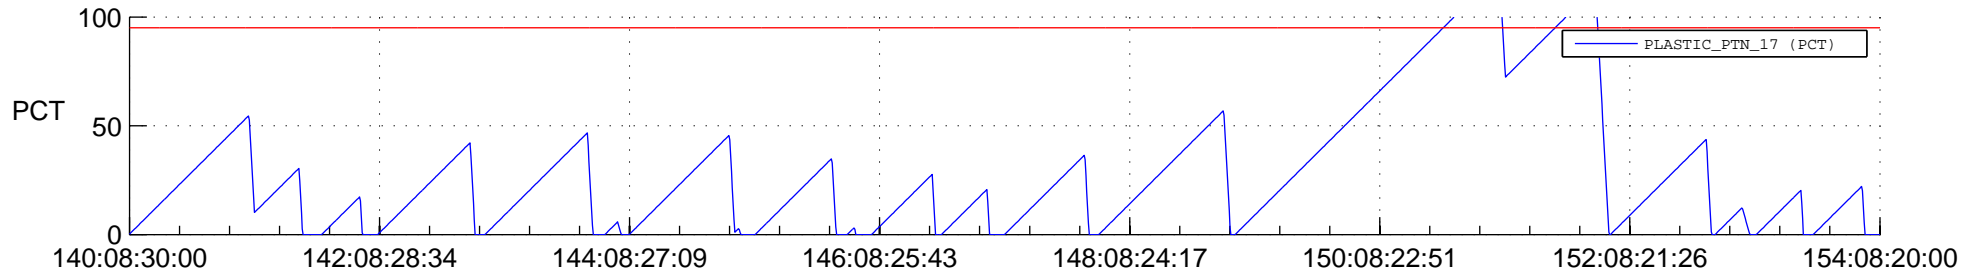

STEREO AHEAD SSR PCT Full Prediction

SWAVES_Percent_Full_Prediction

IMPACT_Percent_Full_Prediction

PLASTIC_Percent_Full_Prediction

Spacecraft_DownLink_Rate

Ground Time (2019:140:08:30:00.000 -2019:154:08:20:00.000)