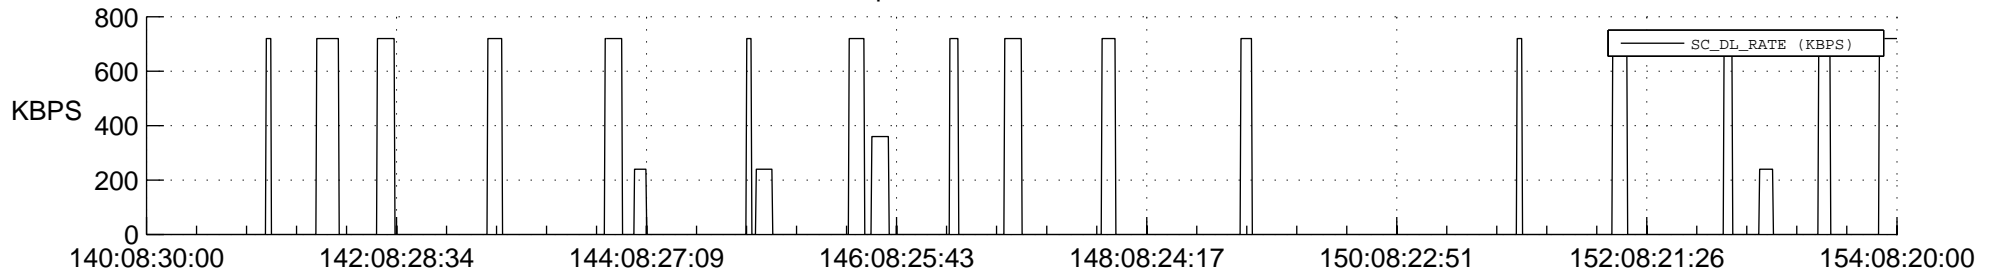

STEREO AHEAD SSR PCT Full Prediction

SWAVES_Percent_Full_Prediction

IMPACT_Percent_Full_Prediction

PLASTIC_Percent_Full_Prediction

Spacecraft_DownLink_Rate

Ground Time (2019:140:08:30:00.000 -2019:154:08:20:00.000)