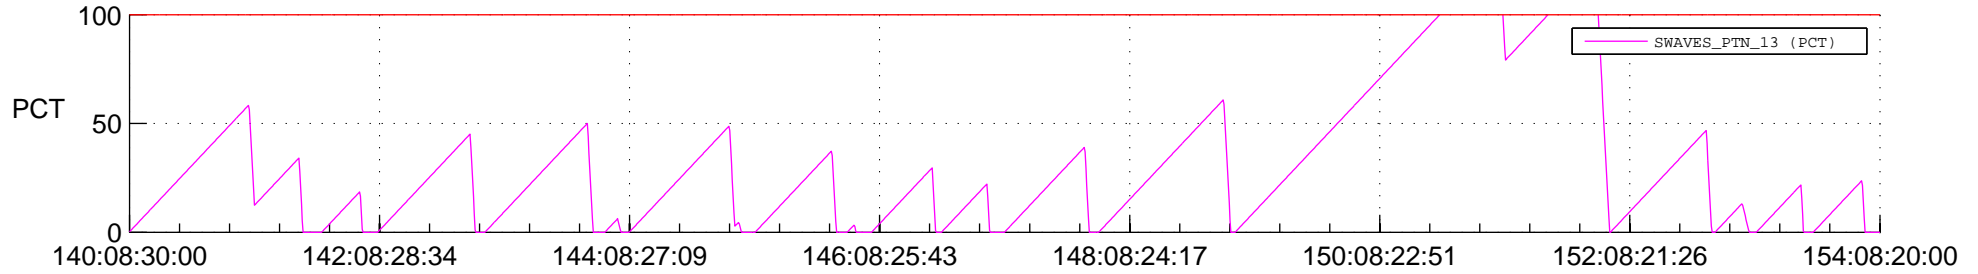

STEREO AHEAD SSR PCT Full Prediction

SWAVES_Percent_Full_Prediction

IMPACT_Percent_Full_Prediction

PLASTIC_Percent_Full_Prediction

Spacecraft_DownLink_Rate

Ground Time (2019:140:08:30:00.000 -2019:154:08:20:00.000)