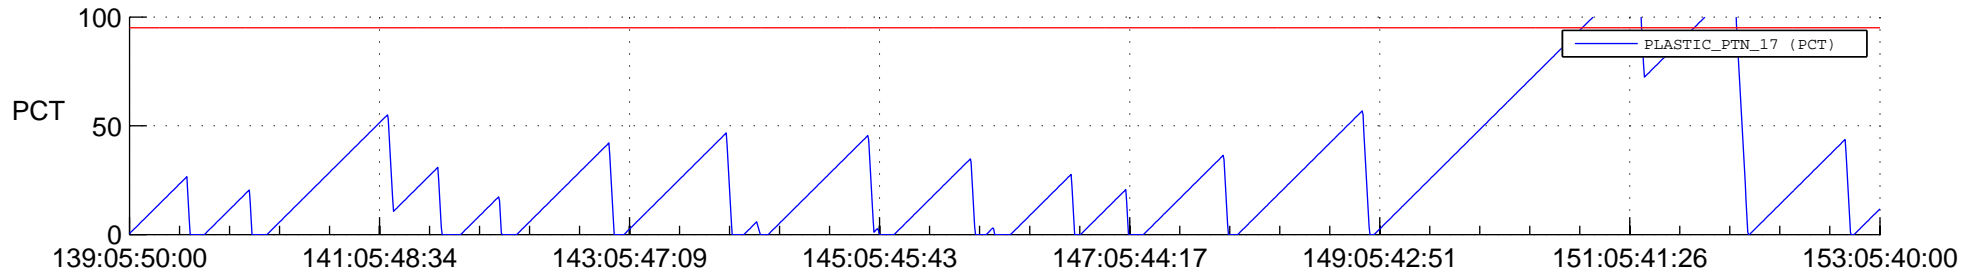

STEREO AHEAD SSR PCT Full Prediction

SWAVES_Percent_Full_Prediction

IMPACT_Percent_Full_Prediction

PLASTIC_Percent_Full_Prediction

Spacecraft_DownLink_Rate