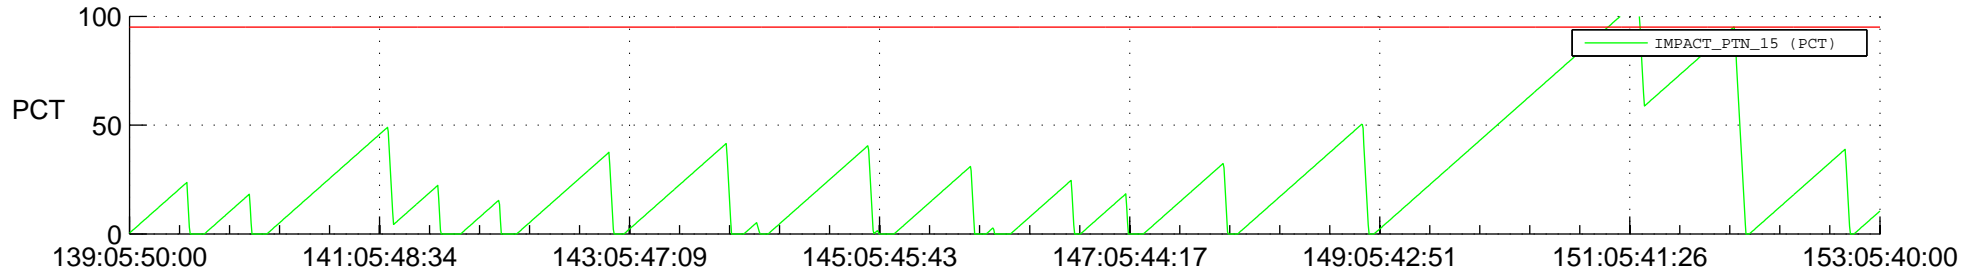

STEREO AHEAD SSR PCT Full Prediction

SWAVES_Percent_Full_Prediction

IMPACT_Percent_Full_Prediction

PLASTIC_Percent_Full_Prediction

Spacecraft_DownLink_Rate