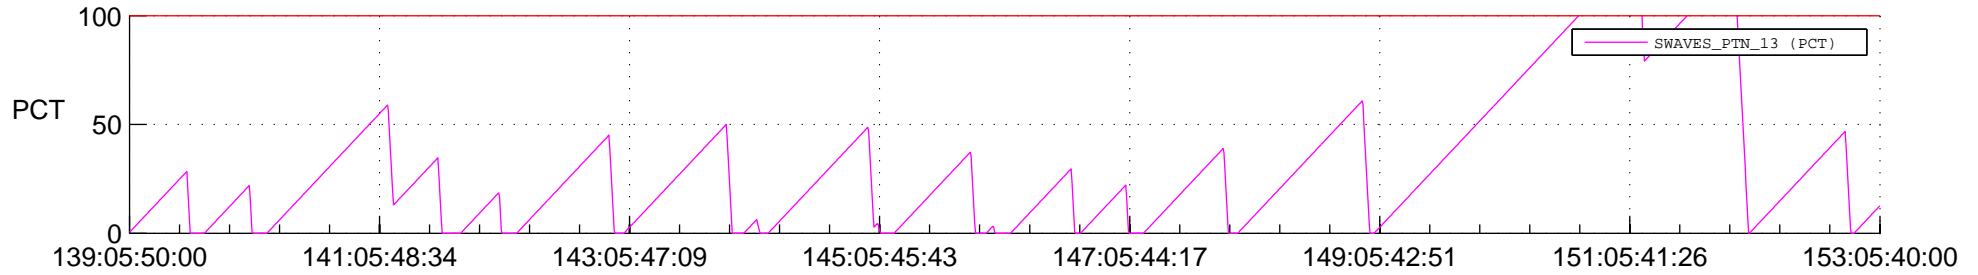

STEREO AHEAD SSR PCT Full Prediction

SWAVES_Percent_Full_Prediction

IMPACT_Percent_Full_Prediction

PLASTIC_Percent_Full_Prediction

Spacecraft_DownLink_Rate