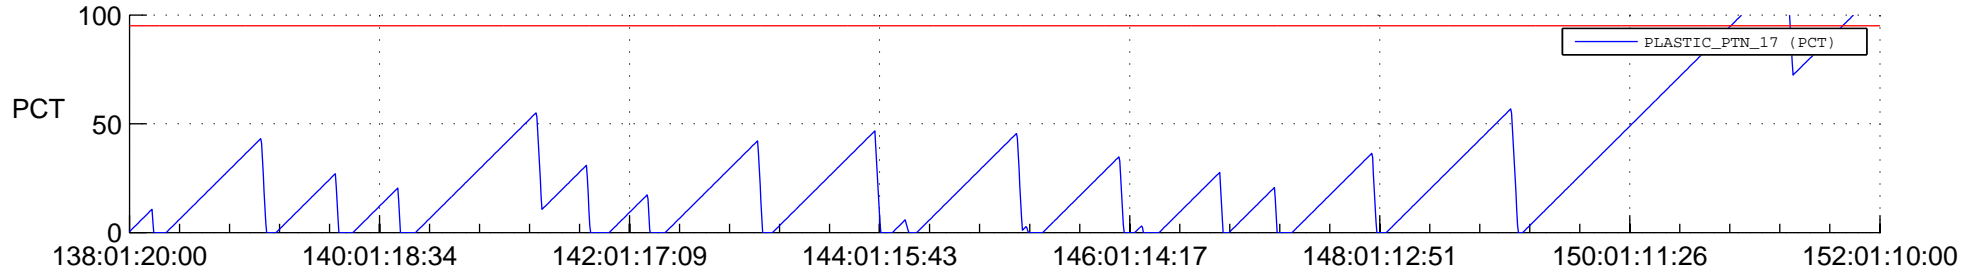

STEREO AHEAD SSR PCT Full Prediction

SWAVES_Percent_Full_Prediction

IMPACT_Percent_Full_Prediction

PLASTIC_Percent_Full_Prediction

Spacecraft_DownLink_Rate