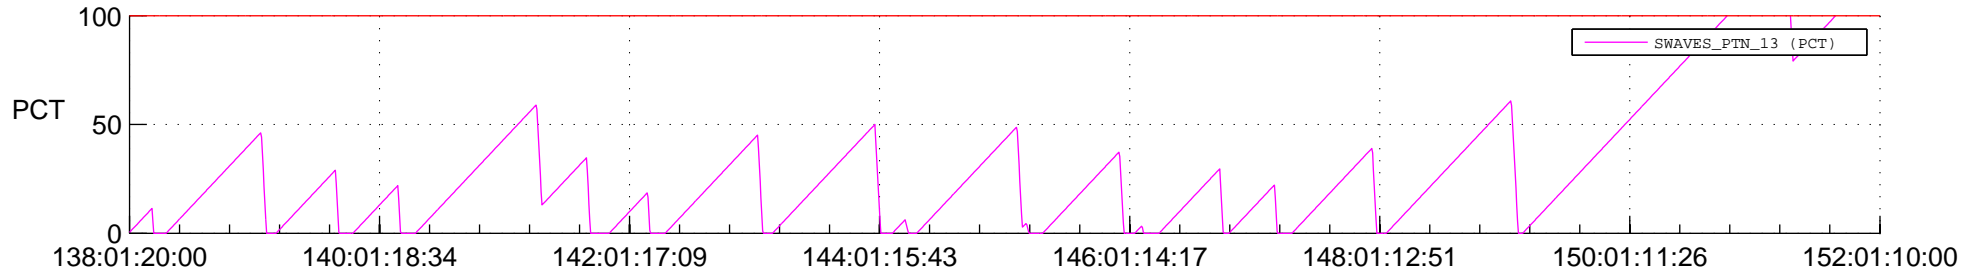

STEREO AHEAD SSR PCT Full Prediction

SWAVES_Percent_Full_Prediction

IMPACT_Percent_Full_Prediction

PLASTIC_Percent_Full_Prediction

Spacecraft_DownLink_Rate