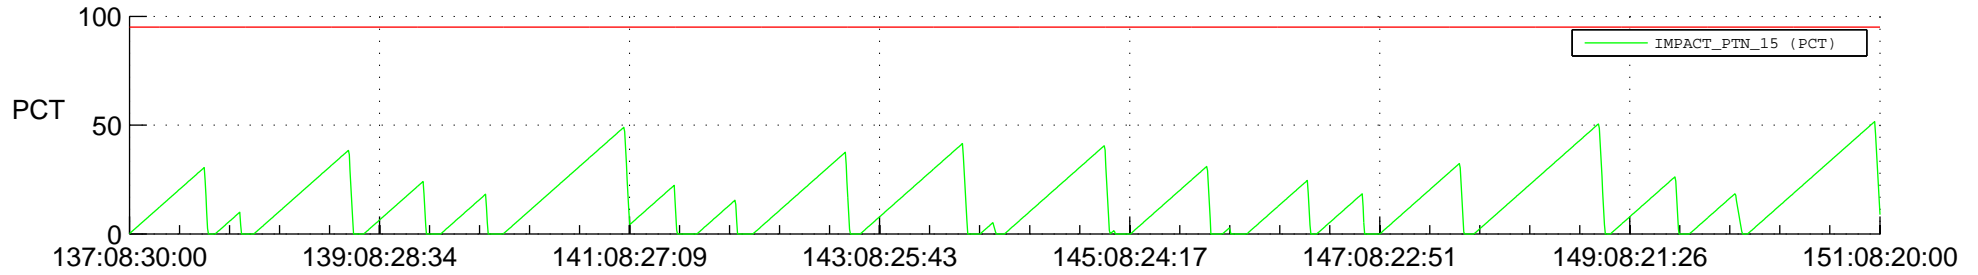

STEREO AHEAD SSR PCT Full Prediction

SWAVES_Percent_Full_Prediction

IMPACT_Percent_Full_Prediction

PLASTIC_Percent_Full_Prediction

Spacecraft_DownLink_Rate