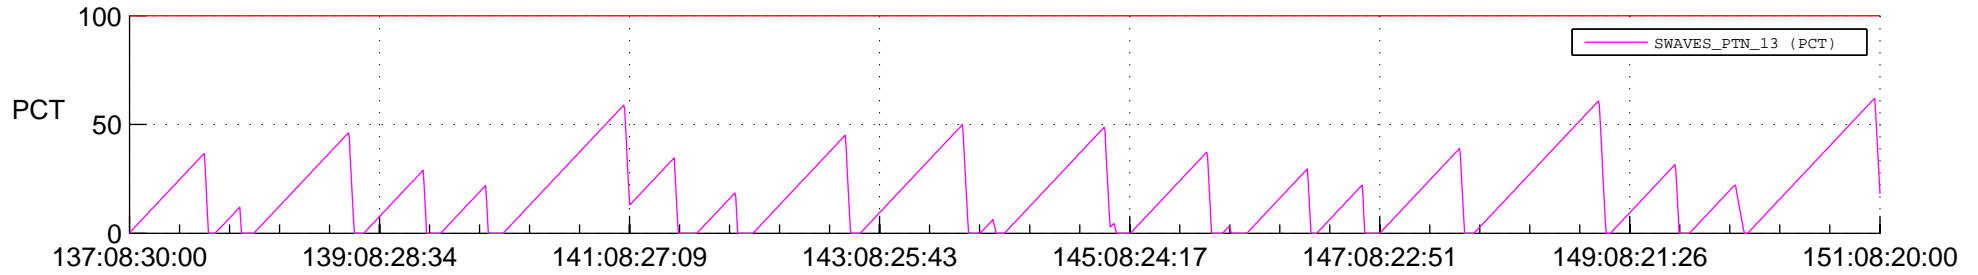

STEREO AHEAD SSR PCT Full Prediction

SWAVES_Percent_Full_Prediction

IMPACT_Percent_Full_Prediction

PLASTIC_Percent_Full_Prediction

Spacecraft_DownLink_Rate