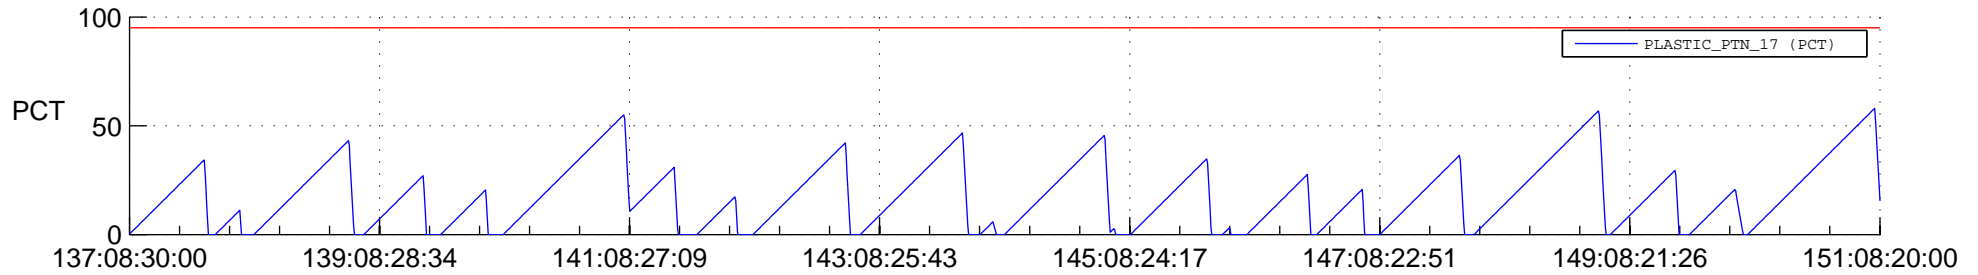

STEREO AHEAD SSR PCT Full Prediction

SWAVES_Percent_Full_Prediction

IMPACT_Percent_Full_Prediction

PLASTIC_Percent_Full_Prediction

Spacecraft_DownLink_Rate