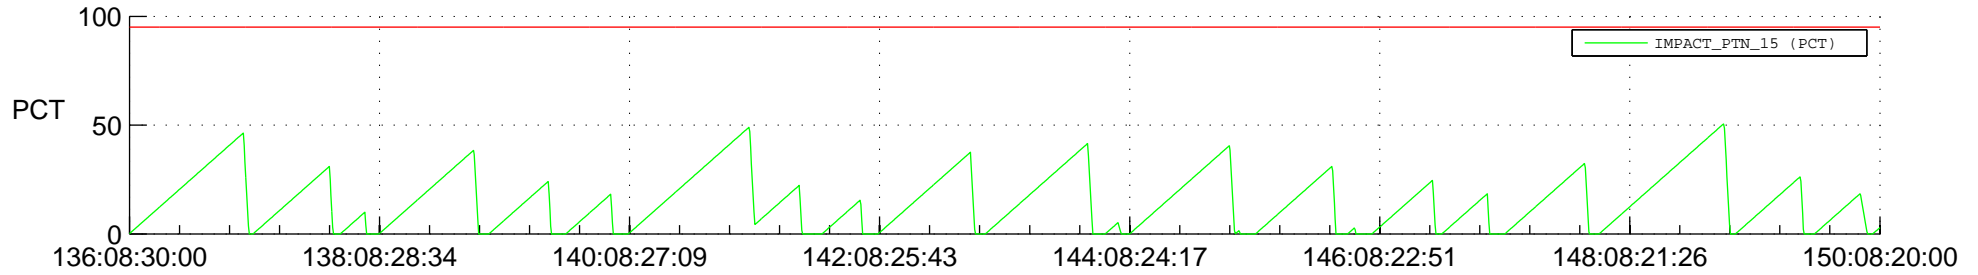

IMPACT_Percent_Full_Prediction