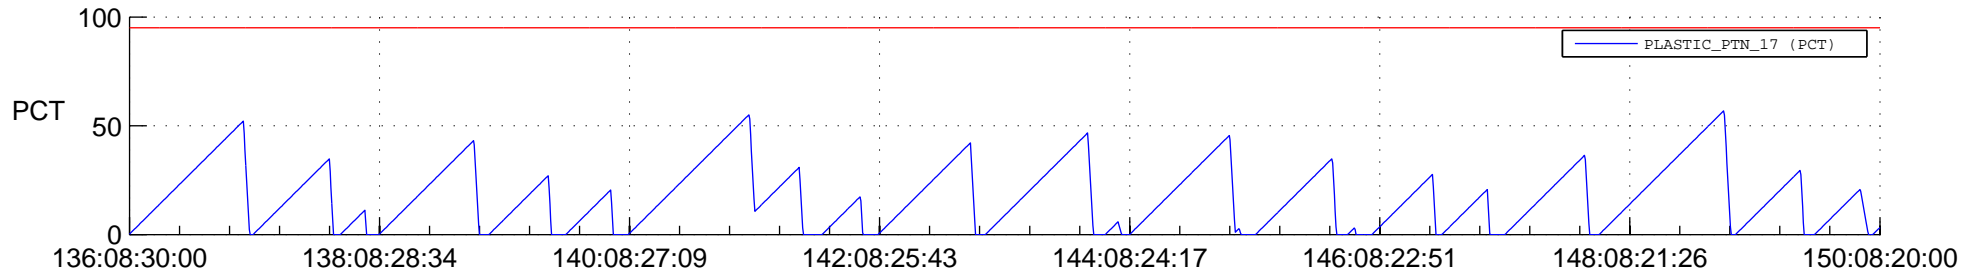

## SWAVES\_Percent\_Full\_Prediction

## Spacecraft\_DownLink\_Rate

Ground Time (2019:136:08:30:00.000 -2019:150:08:20:00.000)