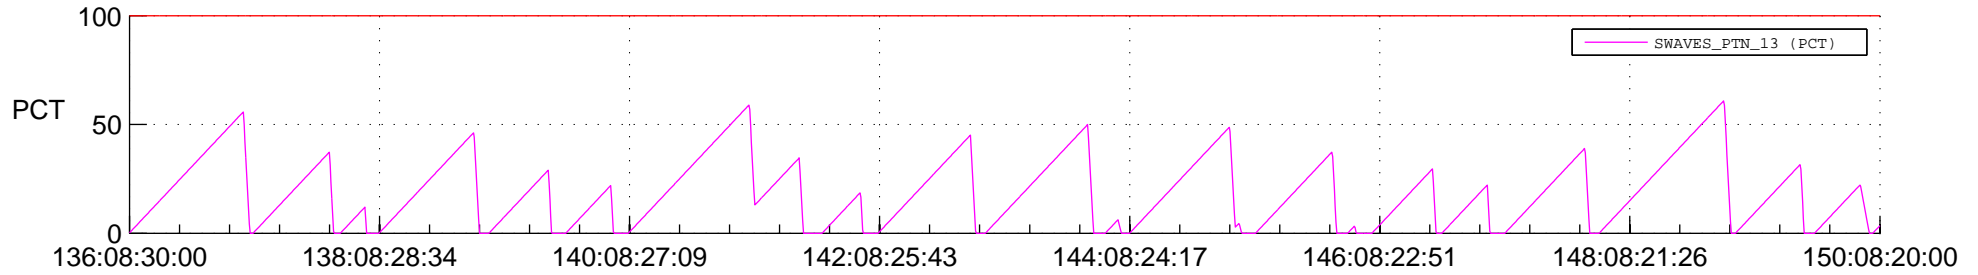

## SWAVES\_Percent\_Full\_Prediction

## Spacecraft\_DownLink\_Rate

Ground Time (2019:136:08:30:00.000 -2019:150:08:20:00.000)