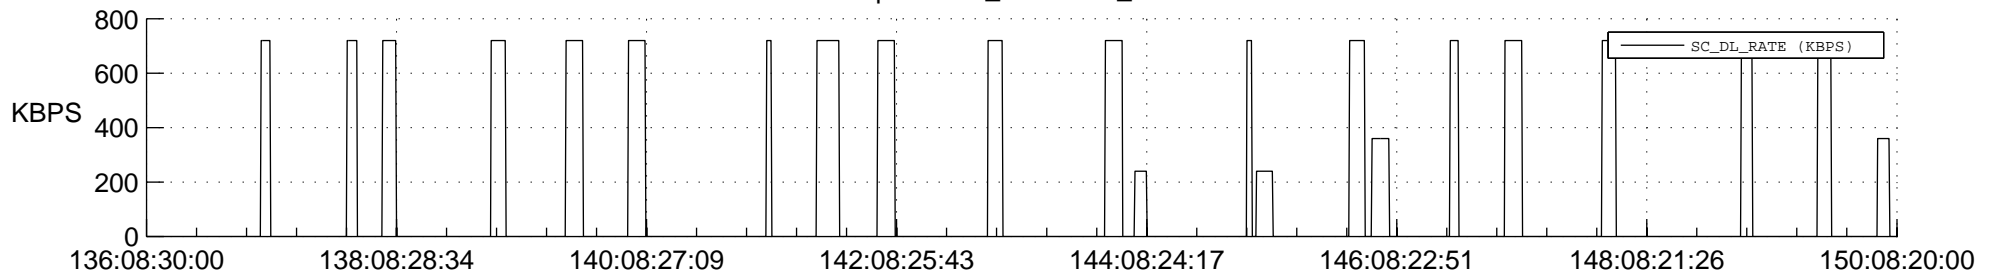

## Spacecraft\_DownLink\_Rate

Ground Time (2019:136:08:30:00.000 -2019:150:08:20:00.000)