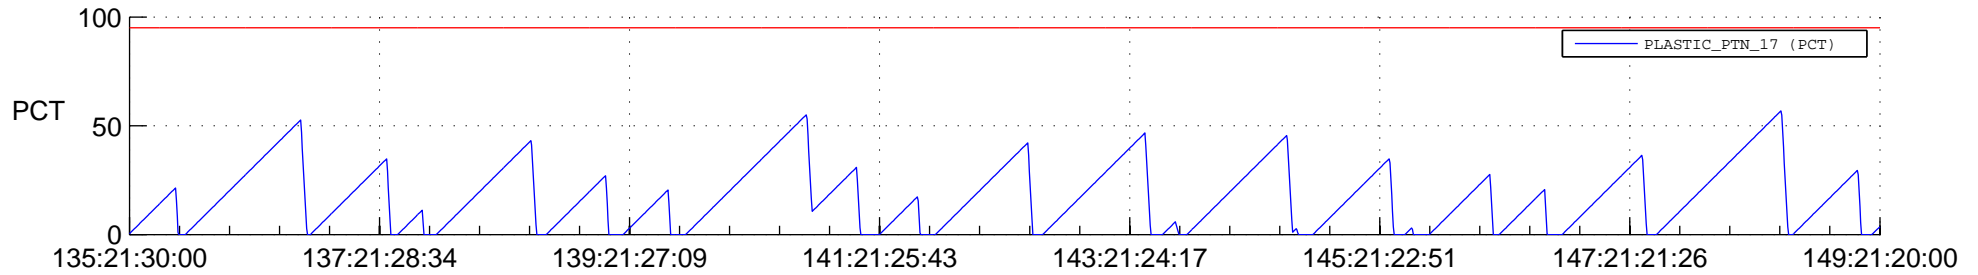

STEREO AHEAD SSR PCT Full Prediction

SWAVES_Percent_Full_Prediction

IMPACT_Percent_Full_Prediction

PLASTIC_Percent_Full_Prediction

Spacecraft_DownLink_Rate

Ground Time (2019:135:21:30:00.000 -2019:149:21:20:00.000)