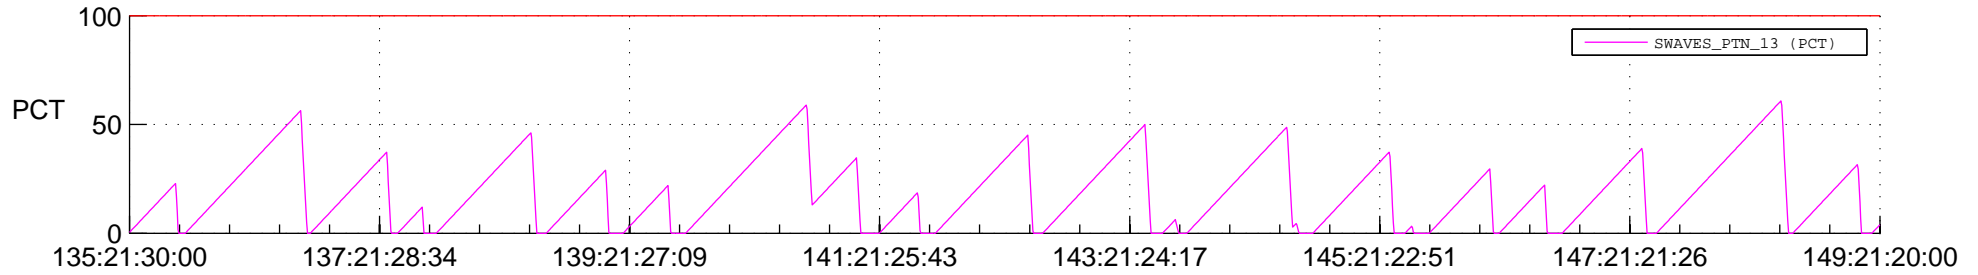

STEREO AHEAD SSR PCT Full Prediction

SWAVES_Percent_Full_Prediction

IMPACT_Percent_Full_Prediction

PLASTIC_Percent_Full_Prediction

Spacecraft_DownLink_Rate

Ground Time (2019:135:21:30:00.000 -2019:149:21:20:00.000)