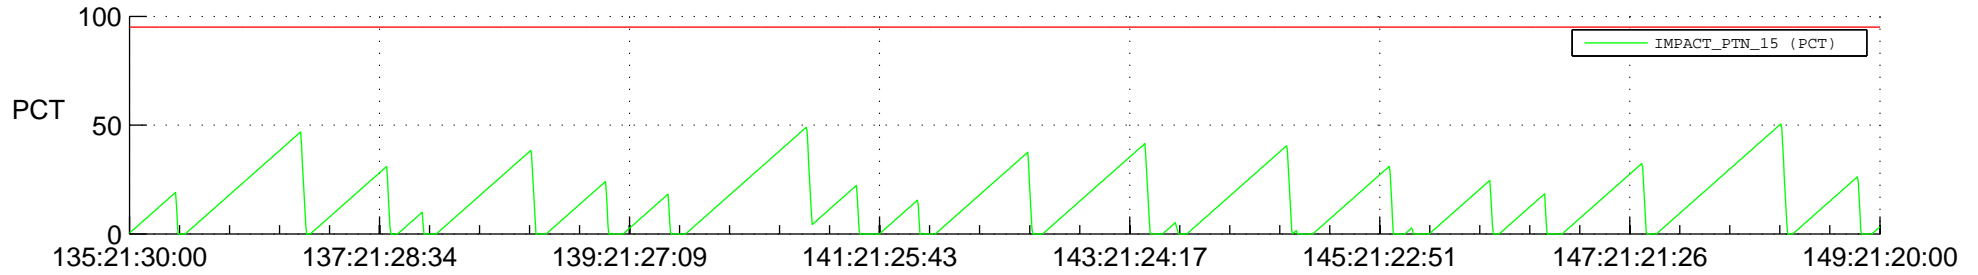

STEREO AHEAD SSR PCT Full Prediction

SWAVES_Percent_Full_Prediction

IMPACT_Percent_Full_Prediction

PLASTIC_Percent_Full_Prediction

Spacecraft_DownLink_Rate

Ground Time (2019:135:21:30:00.000 -2019:149:21:20:00.000)