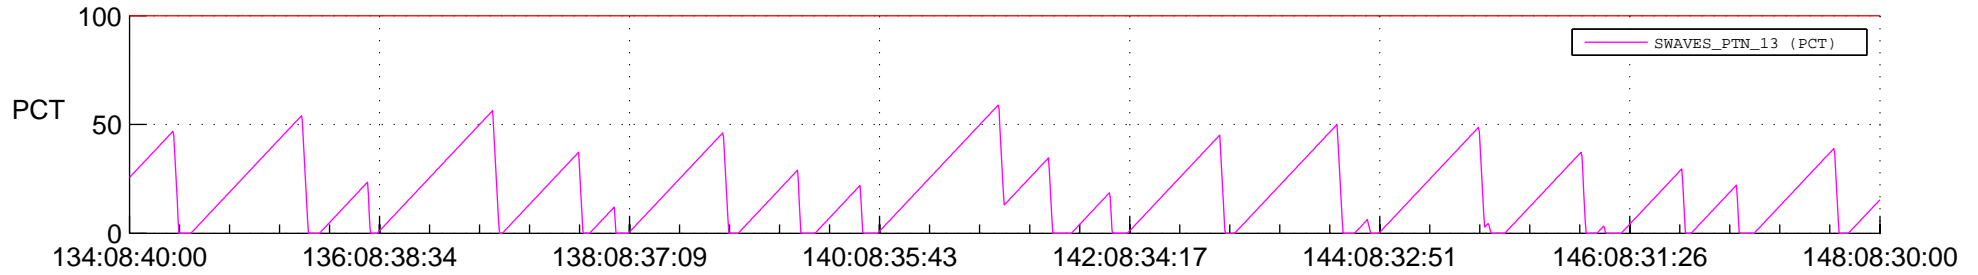

STEREO AHEAD SSR PCT Full Prediction

SWAVES_Percent_Full_Prediction

IMPACT_Percent_Full_Prediction

PLASTIC_Percent_Full_Prediction

Spacecraft_DownLink_Rate