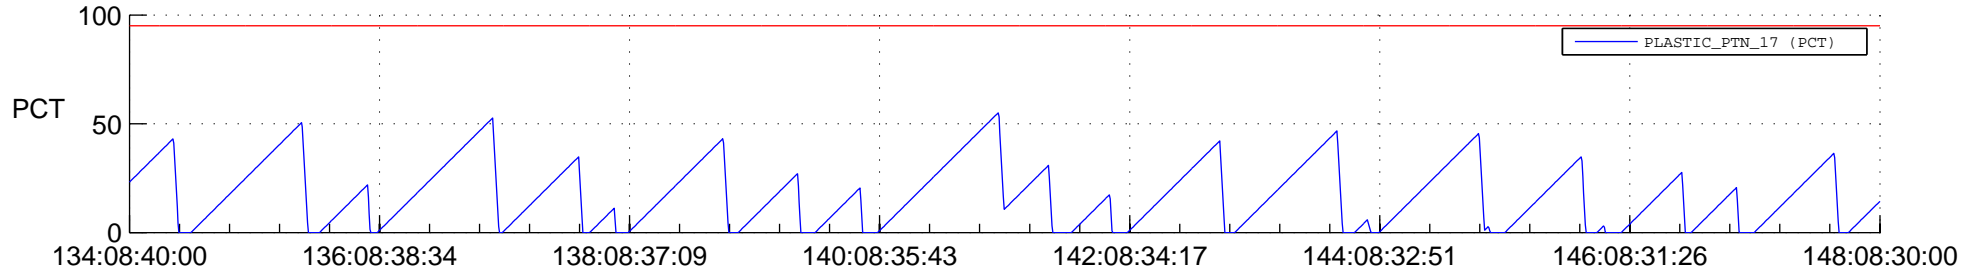

STEREO AHEAD SSR PCT Full Prediction

SWAVES_Percent_Full_Prediction

IMPACT_Percent_Full_Prediction

PLASTIC_Percent_Full_Prediction

Spacecraft_DownLink_Rate