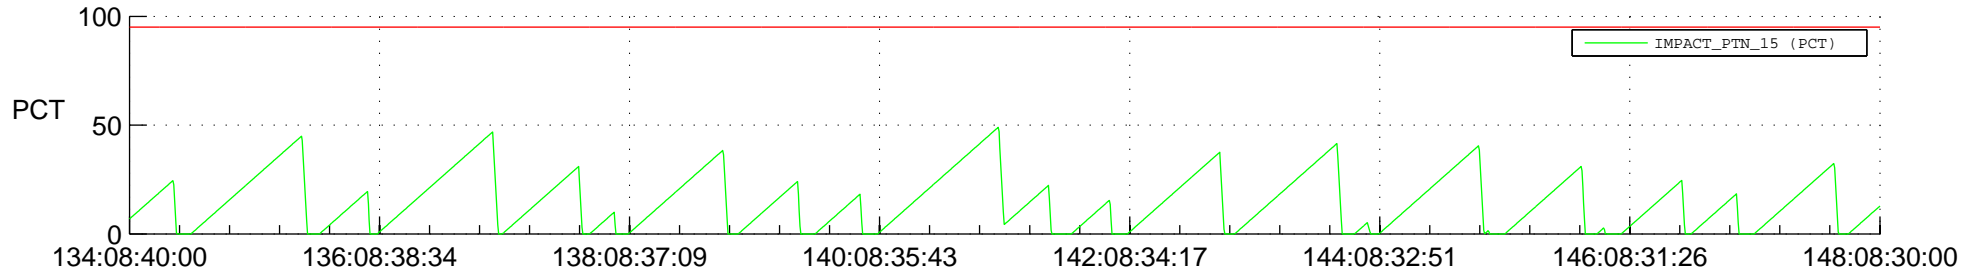

STEREO AHEAD SSR PCT Full Prediction

SWAVES_Percent_Full_Prediction

IMPACT_Percent_Full_Prediction

PLASTIC_Percent_Full_Prediction

Spacecraft_DownLink_Rate